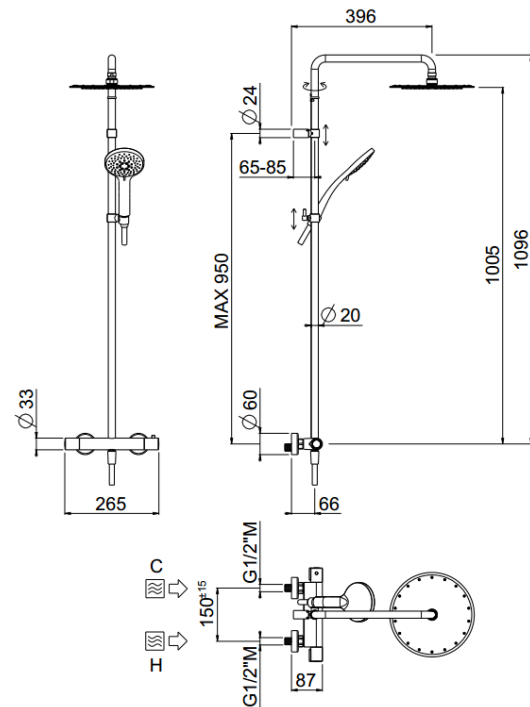

Rigoletto

Rigoletto Stick shower head
00-1909-N-CR

TECHNICAL INFORMATION

Bridge shower column including exposed thermostatic mixer with diverter and brass handles, turning bar with adjustable mounting. Round shower head, Ø250, non-liming, inspectable and serviceable in ABS. 3 jets non-liming shower in ABS. Smooth double anti-torsion PVC flexible hose, cm 150. CHROME

Flow rate:
x rubinetto

PICTURE

SPARE PARTS

ORIC031
T°

ORIC032
2 vie / ways

FEATURES

rain jet

central jet

side jet

double anti-torsion

adjustable column

inspectable round

TECHNICAL DRAWING

FINISHINGS