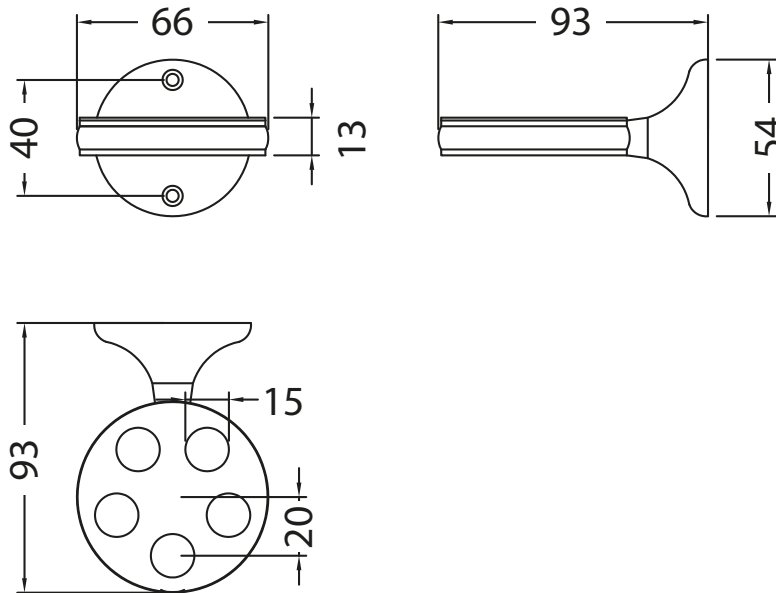

Catchpole & Rye

Saracens Dairy,
Pluckley,
Kent. U.K.
TN27 0SA.
TEL: +44 (0)1233 840840
EMAIL: info@catchpoleandrye.com

Product Range:
Accessories

Product Name:
The Empire Toothbrush Holder

DIMENSIONAL DATA SHEET DATE: AUGUST 2018

NOTES:
DIMENSIONS IN MILLIMETRES.
WHILST EVERY EFFORT IS MADE TO ENSURE THE ACCURACY OF THESE DATA SHEETS THEY ARE SUBJECT TO CHANGE WITHOUT NOTICE AS PART OF THE COMPANY'S PRODUCT DEVELOPMENT PROCESS.