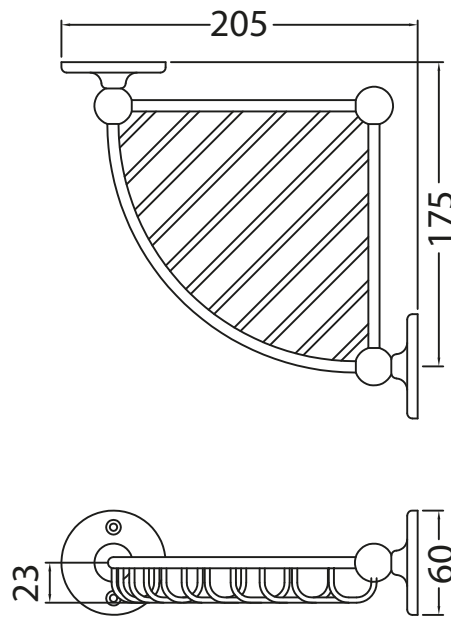

# Catchpole & Rye

Saracens Dairy,  
Pluckley,  
Kent. U.K.  
TN27 0SA.  
TEL: +44 (0)1233 840840  
EMAIL: info@catchpoleandrye.com

Product Range:  
Accessories

Product Name:  
The Empire Wire Corner Basket

DIMENSIONAL DATA SHEET  
DATE: AUGUST 2018

NOTES:  
DIMENSIONS IN MILLIMETRES.  
WHILST EVERY EFFORT IS MADE TO ENSURE THE ACCURACY OF THESE DATA SHEETS THEY ARE SUBJECT TO CHANGE WITHOUT NOTICE AS PART OF THE COMPANY'S PRODUCT DEVELOPMENT PROCESS.