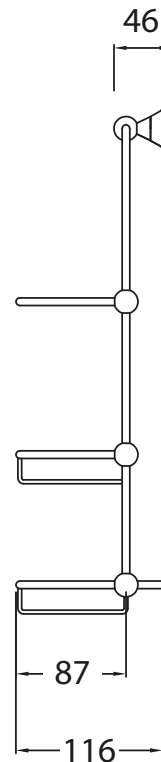

Catchpole & Rye

Saracens Dairy,
Pluckley,
Kent. U.K.
TN27 0SA.
TEL: +44 (0)1233 840840
EMAIL: info@catchpoleandrye.com

Product Range:
Accessories

Product Name:
The Empire Glass Gallery Shelf

DIMENSIONAL DATA SHEET DATE: AUGUST 2018

NOTES:
DIMENSIONS IN MILLIMETRES.
WHILST EVERY EFFORT IS MADE TO ENSURE THE ACCURACY OF THESE DATA SHEETS THEY ARE SUBJECT TO CHANGE WITHOUT NOTICE AS PART OF THE COMPANY'S PRODUCT DEVELOPMENT PROCESS.