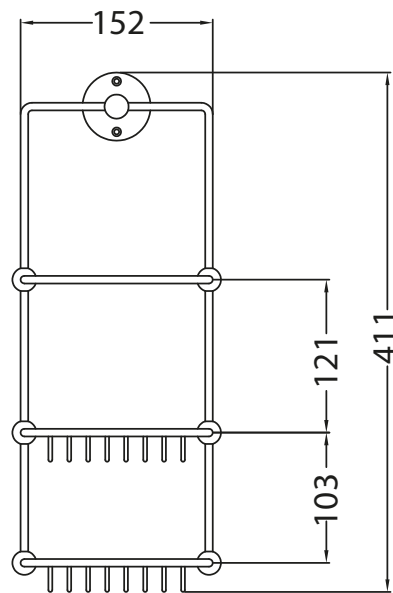

Catchpole & Rye

Saracens Dairy,
Pluckley,
Kent. U.K.
TN27 0SA.
TEL: +44 (0)1233 840840
EMAIL: info@catchpoleandrye.com

Product Range:
Accessories

Product Name:
The Empire Glass Gallery Shelf

DIMENSIONAL DATA SHEET DATE: AUGUST 2018

NOTES:
DIMENSIONS IN MILLIMETRES.
WHILST EVERY EFFORT IS MADE TO ENSURE THE ACCURACY OF THESE DATA SHEETS THEY ARE SUBJECT TO CHANGE WITHOUT NOTICE AS PART OF THE COMPANY'S PRODUCT DEVELOPMENT PROCESS.