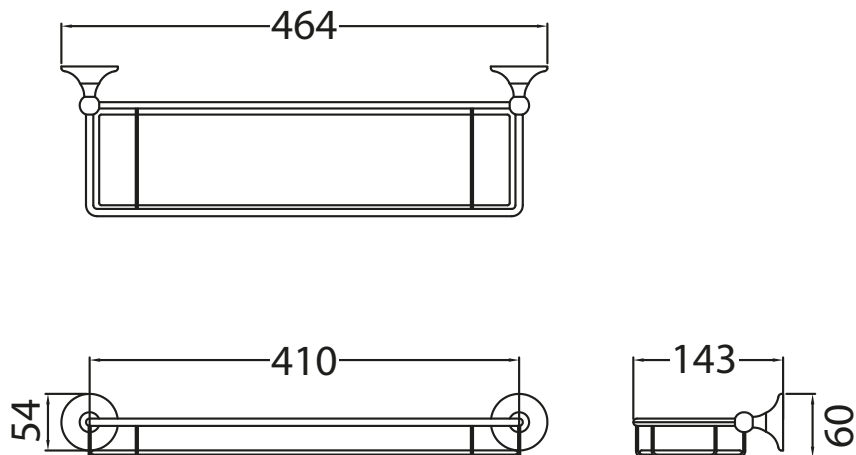

Catchpole & Rye

Saracens Dairy,
Pluckley,
Kent. U.K.
TN27 0SA.
TEL: +44 (0)1233 840840
EMAIL: info@catchpoleandrye.com

Product Range:
Accessories

Product Name:
The Empire Glass Gallery Shelf

DIMENSIONAL DATA SHEET
DATE: AUGUST 2018

NOTES:
DIMENSIONS IN MILLIMETRES.
WHILST EVERY EFFORT IS MADE TO ENSURE THE ACCURACY OF THESE DATA SHEETS THEY ARE SUBJECT TO CHANGE WITHOUT NOTICE AS PART OF THE COMPANY'S PRODUCT DEVELOPMENT PROCESS.