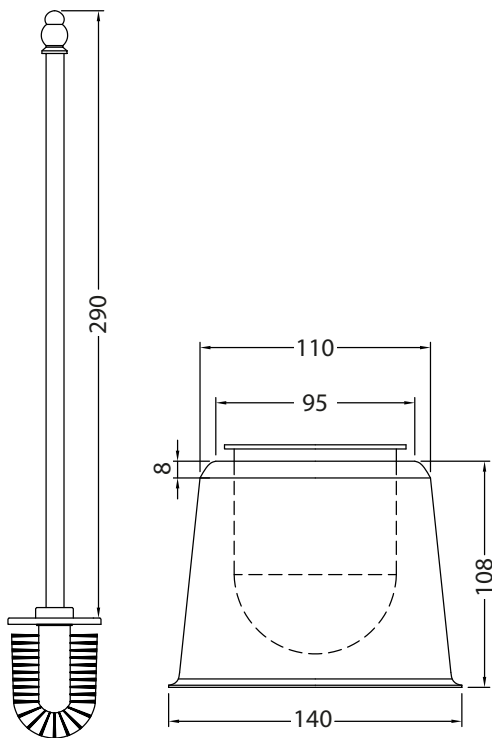

Catchpole & Rye

Saracens Dairy,
Pluckley,
Kent. U.K.
TN27 0SA.
TEL: +44 (0)1233 840840
EMAIL: info@catchpoleandrye.com

Product Range:
Accessories

Product Name:
The Empire Lavatory Brush and Holder

DIMENSIONAL DATA SHEET DATE: AUGUST 2018

NOTES:
DIMENSIONS IN MILLIMETRES.
WHILST EVERY EFFORT IS MADE TO ENSURE THE ACCURACY OF THESE DATA SHEETS THEY ARE SUBJECT TO CHANGE WITHOUT NOTICE AS PART OF THE COMPANY'S PRODUCT DEVELOPMENT PROCESS.