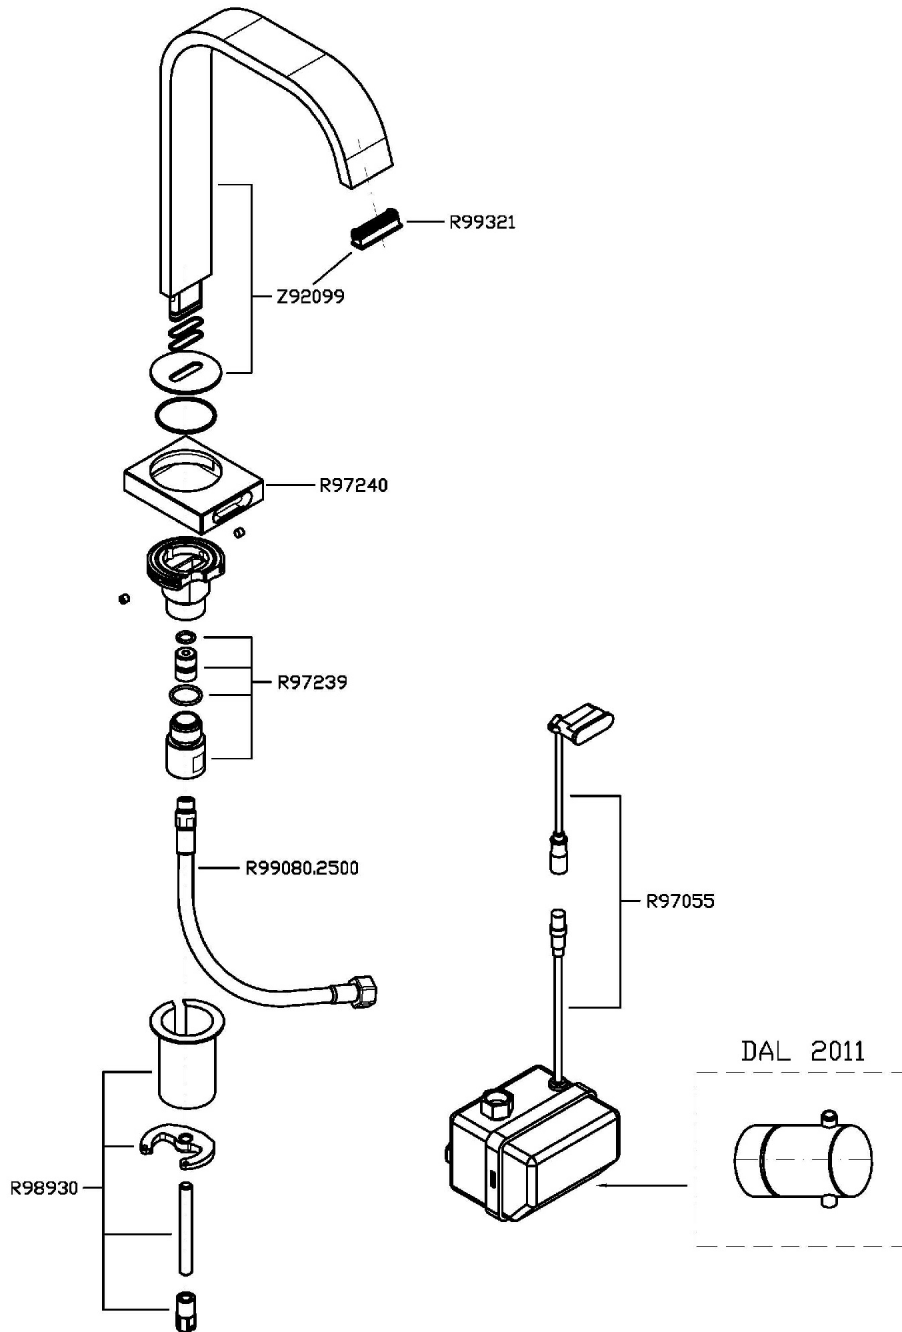

Electronic basin mixer. Thermostatic valve suggested to regulate temperature.

Finiture / Finishes

Cromo / Chrome

AGUABLU

ZA5413

Disegno Complessivo / Overall Drawing

AGUABLU

ZA5413

Esplosi / Exploded

AGUABLU

ZA5413 Portate / Flowrates (lt/min)

PRESSIONE PRESSURE	1 BAR	2 BAR	3 BAR	4 BAR	5 BAR
LAVABO BASIN	4,8	7,3	9	10,8	12
P1					
P2					
P3					
P4					
P5					

AGUABLU

ZA5413 Pesì e Misure / Weights and Sizes

Peso (Kg) Weight (lb)	2,76 (Kg)	6,08 (lb)
Volume test (dc3) - (in3)	11,01 (dc3)	671,87 (in3)
h (mm) - (in)	90,00 (mm)	3,54 (in)
L1 (mm) - (in)	335,00 (mm)	13,19 (in)
L2 (mm) - (in)	365,00 (mm)	14,37 (in)