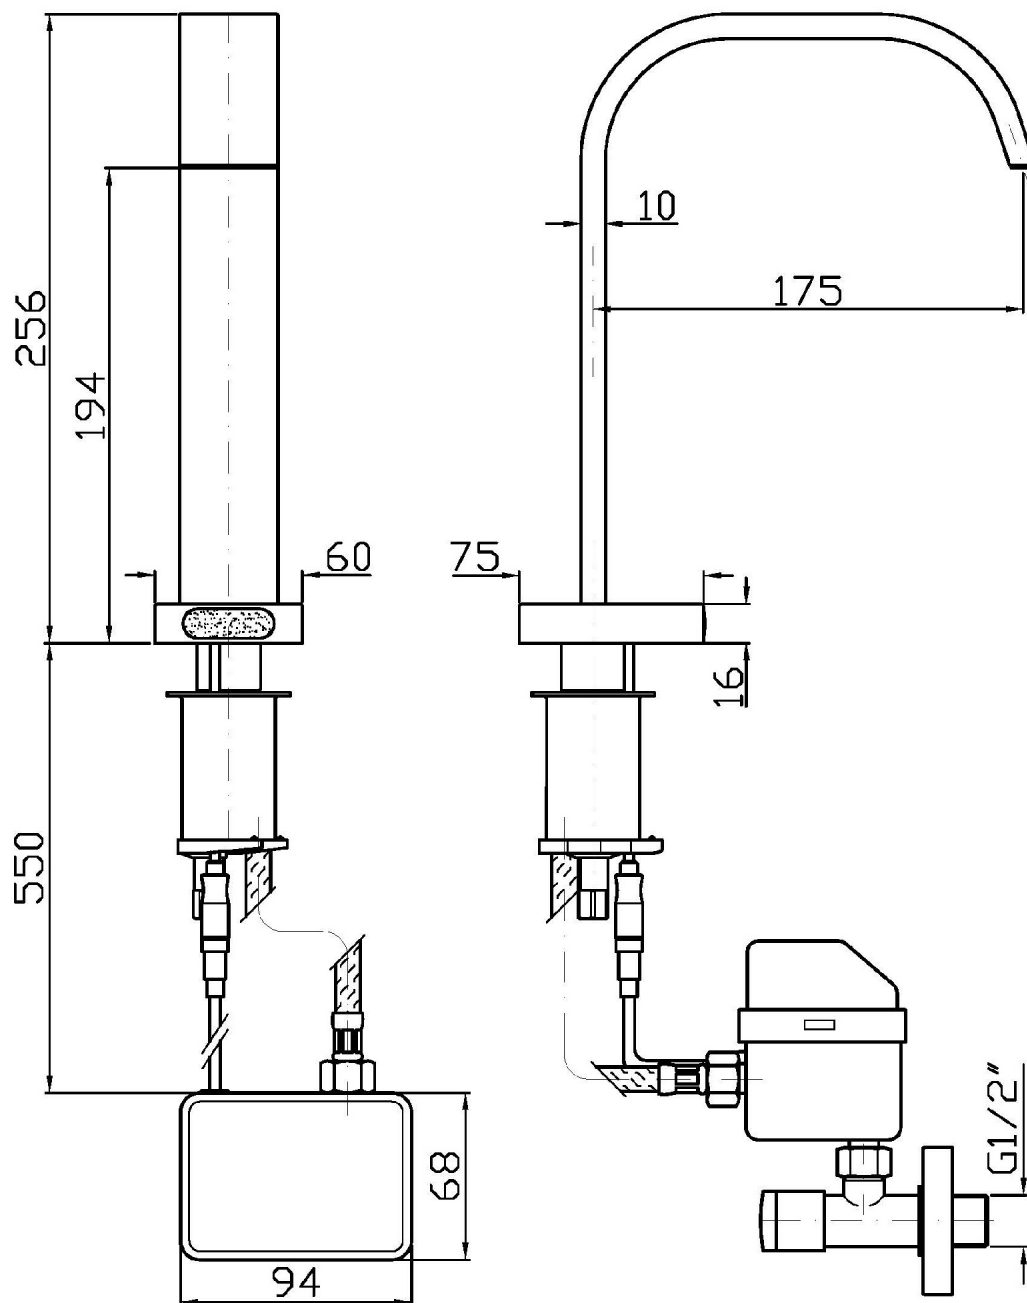

Electronic basin mixer. Thermostatic valve suggested to regulate temperature.

Finiture / Finishes

Cromo / Chrome

AGUABLU

ZA5413

Disegno Complessivo / Overall Drawing

AGUABLU

ZA5413

Esplosi / Exploded

AGUABLU

ZA5413 Portate / Flowrates (lt/min)

PRESSIONE PRESSURE	1 BAR	2 BAR	3 BAR	4 BAR	5 BAR
LAVABO BASIN	4,8	7,3	9	10,8	12
P1					
P2					
P3					
P4					
P5					

AGUABLU

ZA5413 Pesì e Misure / Weights and Sizes

Peso (Kg) Weight (lb)	2,76 (Kg)	6,08 (lb)
Volume test (dc3) - (in3)	11,01 (dc3)	671,87 (in3)
h (mm) - (in)	90,00 (mm)	3,54 (in)
L1 (mm) - (in)	335,00 (mm)	13,19 (in)
L2 (mm) - (in)	365,00 (mm)	14,37 (in)