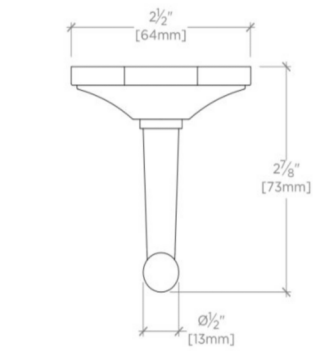

ROADSTER

Roadster Single Robe Hook

RDRH01

TECHNICAL DETAILS

Adjustable Levelers / Feet: N
Adjustable Shelves: N
Hardware Shape: Hook
Installation Type: Wall Mounted
Primary Material: Brass
Suggested Application: Bath

This item is stocked in a Chrome, Nickel and Unlacquered Brass finishes.

ROADSTER

Roadster Single Robe Hook

RDRH01

TOP VIEW SCALE: 6"=1'-0"

FRONT VIEW SCALE: 6"=1'-0"

SIDE VIEW SCALE: 6"=1'-0"