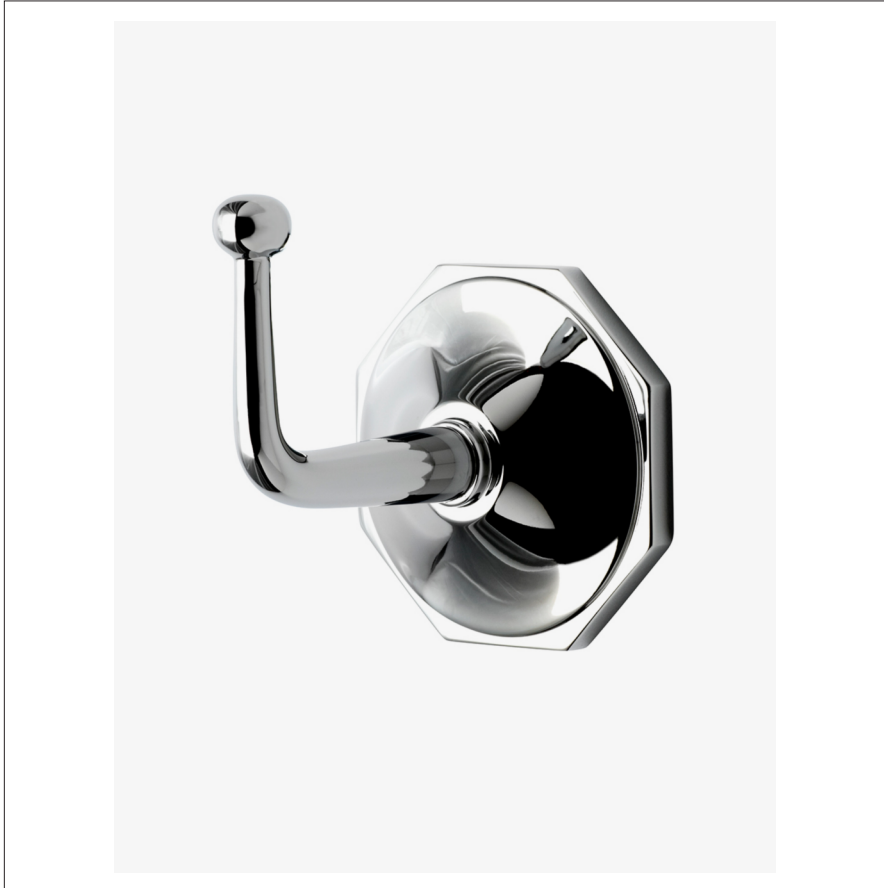

ROADSTER

Roadster Single Robe Hook

RDRH01

TECHNICAL DETAILS

Adjustable Levelers / Feet: N
Adjustable Shelves: N
Hardware Shape: Hook
Installation Type: Wall Mounted
Primary Material: Brass
Suggested Application: Bath

INSPIRATION

Inspired by vintage sports cars, these classic yet sharp silhouettes feature octagonal indices and geometric forms: perfect for giving any bath a dash of retro cool.

PRODUCT FEATURES

Wall Mounted

This item is stocked in a Chrome, Nickel and Unlacquered Brass finishes.

ROADSTER

Roadster Single Robe Hook

RDRH01

TOP VIEW SCALE: 6"=1'-0"

FRONT VIEW SCALE: 6"=1'-0"

SIDE VIEW SCALE: 6"=1'-0"