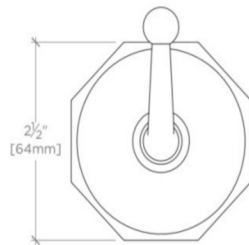

ROADSTER

Roadster Single Robe Hook

RDRH01

TECHNICAL DETAILS

Adjustable Levelers / Feet: N
Adjustable Shelves: N
Hardware Shape: Hook
Installation Type: Wall Mounted
Primary Material: Brass
Suggested Application: Bath

This item is stocked in a Chrome, Nickel and Unlacquered Brass finishes.

ROADSTER

Roadster Single Robe Hook

RDRH01

TOP VIEW SCALE: 6"=1'-0"

FRONT VIEW SCALE: 6"=1'-0"

SIDE VIEW SCALE: 6"=1'-0"