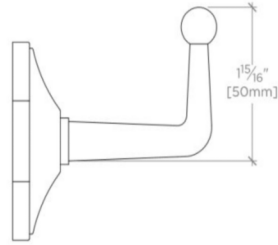

ROADSTER

Roadster Single Robe Hook

RDRH01

TECHNICAL DETAILS

Adjustable Levelers / Feet: N
Adjustable Shelves: N
Hardware Shape: Hook
Installation Type: Wall Mounted
Primary Material: Brass
Suggested Application: Bath

This item is stocked in a Chrome, Nickel and Unlacquered Brass finishes.

ROADSTER

Roadster Single Robe Hook

RDRH01

TOP VIEW SCALE: 6"=1'-0"

FRONT VIEW SCALE: 6"=1'-0"

SIDE VIEW SCALE: 6"=1'-0"