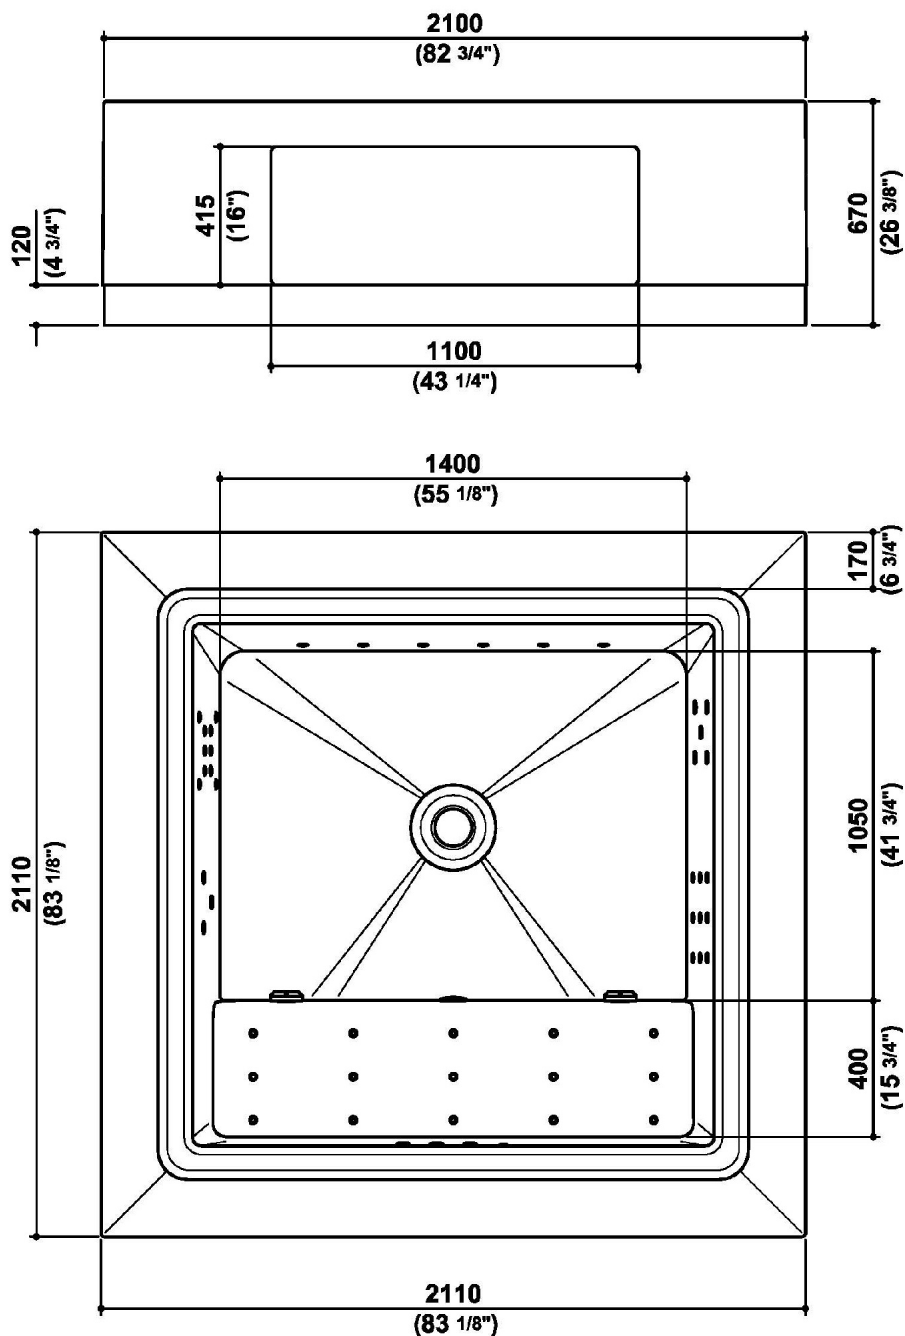

Con telecomando e impianto audio bluetooth.

Colore bianco.

Dimensioni: 2100 mm x 2100 mm x h. 670 mm.

Free standing tub with skimming lip, built with a special fiberglass/gelcoat anti-osmosis. Steel support frame resting on 8 adjustable feet. Aesthetic skirting with function of safety tank. Inox nozzles.

With remote controller and bluetooth audio system.

White color.

Dimensions: 2100 mm x 2100 mm x h. 670 mm.

## QUADRAT POOL

9S5TBIRE-TR Disegno Complessivo / Overall Drawing

**QUADRAT POOL****9S5TBIRE-TR**

Dati operativi / Specifications		
Dimensioni / Dimensions	2110 x 2110 x h. 600 mm	83 5/64 x 83 5/64 x 23 5/8 inc
Marcatura CE / CE Marking	Si	
Peso netto / Net weight	340.00 kg	750.00 lb
Peso operativo / Working weight	1620.00 kg	3572.10 lb
Capacità / Capacity	1062.00 l	291.03 gal

**QUADRAT POOL****9S5TBIRE-TR**    Pesi e Misure / Weights and Sizes

Peso ( Kg )    Weight ( lb )	430,00 ( Kg )	947,98 ( lb )
Volume ( dc3 ) - ( in3 )	4428,61 ( dc3 )	270250,17 ( in3 )
h ( mm ) - ( in )	915,00 ( mm )	36,02 ( in )
L1 ( mm ) - ( in )	2200,00 ( mm )	86,61 ( in )
L2 ( mm ) - ( in )	2200,00 ( mm )	86,61 ( in )