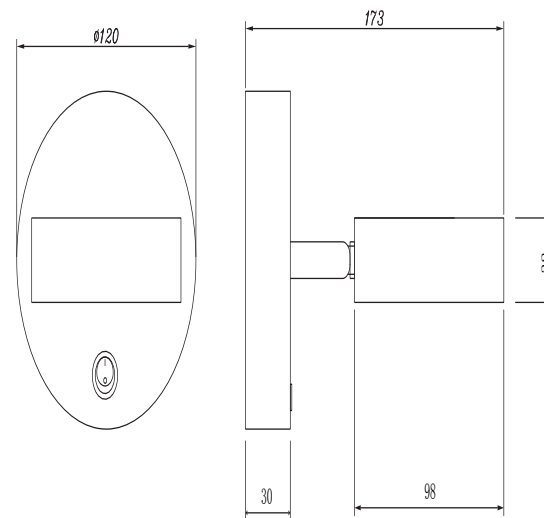

Instruction

FR10009CW-L6MG

MAX 6W
300 Lumen

Model: FR10009CW-L6MG
Collection: LED Market

Wall Lamps