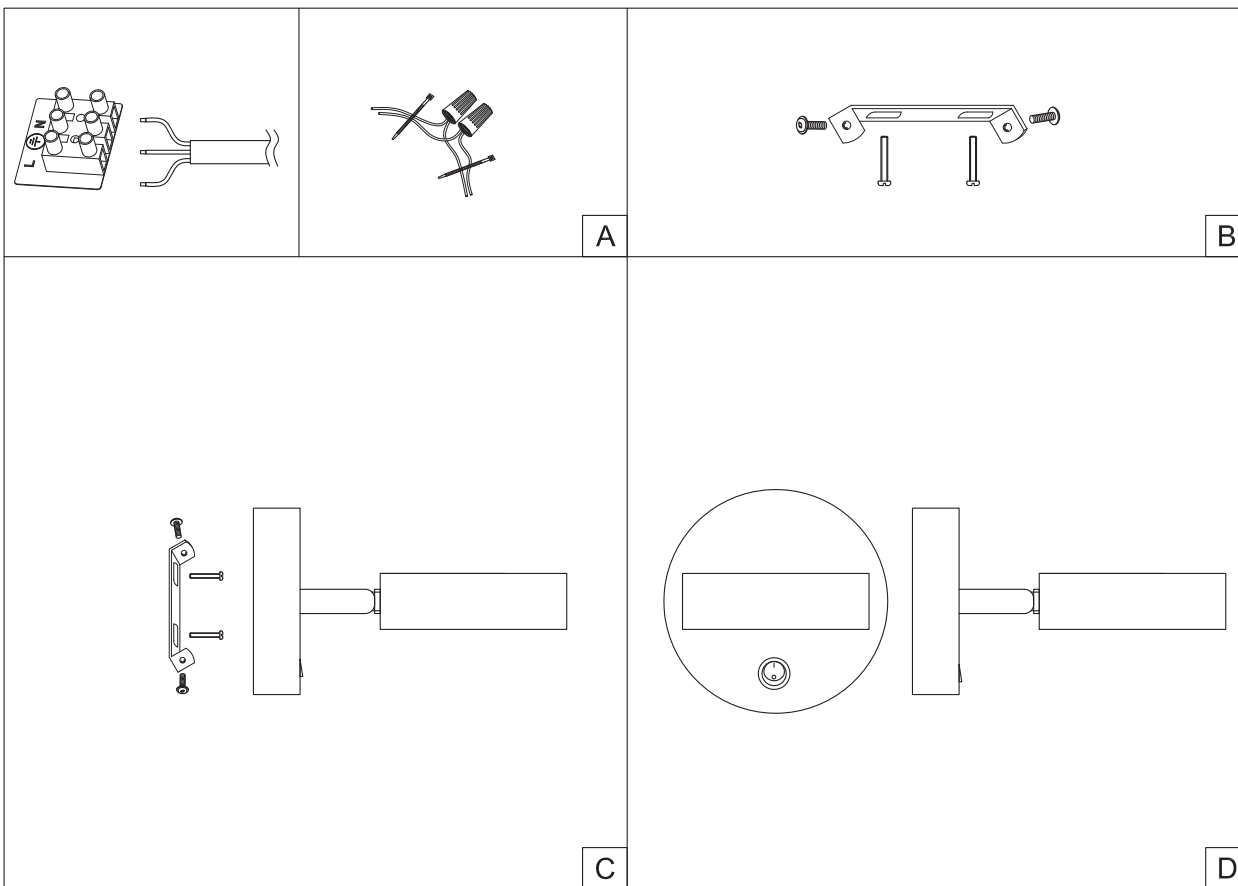

Instruction

FR10009CW-L6MG

MAX 6W
300 Lumen

Model: FR10009CW-L6MG
Collection: LED Market

Wall Lamps