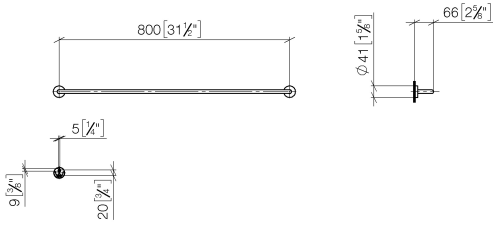

Towel bar - Brushed Dark Platinum

ENO

83 080 979

- gauge 800 mm
- width 840mm
- height 40 mm
- rosette Ø 40 mm
- 65mm projection

Fits ELIO, ENO, MEM, META SQUARE, SYNC and TARA ULTRA

Fits: ENO, SYNC, TARA ULTRA, META SQUARE

Towel bar - Brushed Dark Platinum

83 080 979

mm [inches]

M 1:10

83 080 979

Product version from 7/1/2023

Parts for other
finishes can be found
here: [Chrome](#)

Towel bar - Brushed Dark Platinum