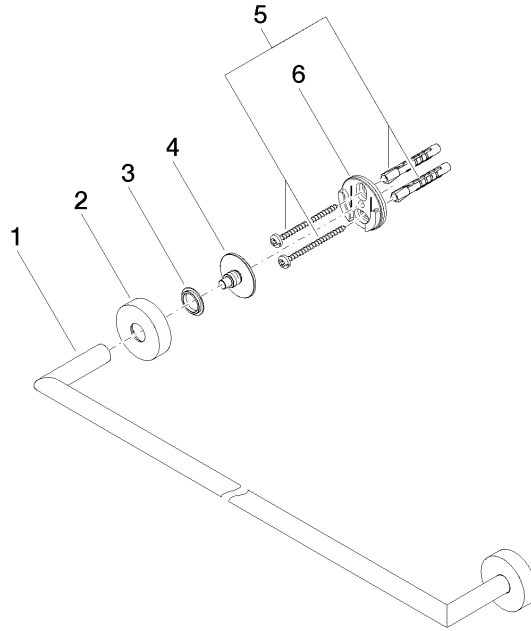

Towel bar - Brushed Dark Platinum

ENO

83 080 979

- gauge 800 mm
- width 840mm
- height 40 mm
- rosette Ø 40 mm
- 65mm projection

Fits ELIO, ENO, MEM, META SQUARE, SYNC and TARA ULTRA

Fits: ENO, SYNC, TARA ULTRA, META SQUARE

Towel bar - Brushed Dark Platinum

83 080 979

mm [inches]

M 1:10

83 080 979

Product version from 7/1/2023

Parts for other
finishes can be found
here: [Chrome](#)

Towel bar - Brushed Dark Platinum

ENO

83 080 979

Spare parts list

Product version from 7/1/2023

No.	Item Number	Name	Quantity used	Delivery time
	05 28 22 623 00-99	holder	11	60