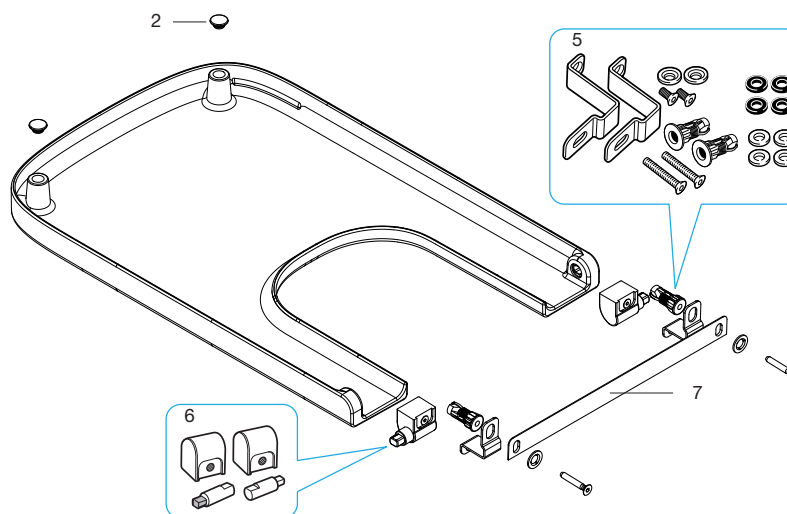

INODORO

Toilet

A80178C..4	CR	COMPACT
A80178B..4	CL	COMPACT
A801782..4	CR	
A801780..4	CL	

1	x 4	AI0009100R
2	x 2	AI0000200R
3		AI0000400R
4		AI0012000R CR
		AI0012500R CL
5		AI0000700R
6		AI0000800R CR
		AI0000900R CL
7		AI0001000R

CR: CAÍDA RETARDADA / Soft-closing
CL: CAÍDA LIBRE / Standard closing

BIDÉ

Bidet

A80678C..4	CR	COMPACT
A80678B..4	CL	COMPACT
A806782..4	CR	
A806780..4	CL	

2015/07/14

a

AY0008200R