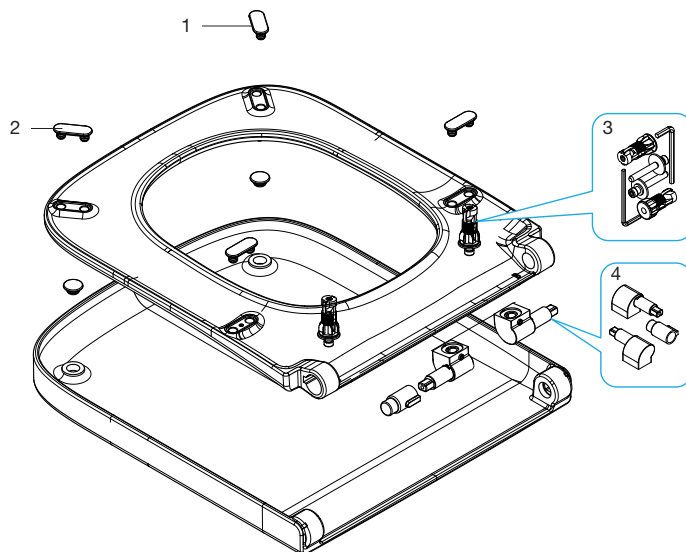

INODORO

Toilet

A80178C..4	CR	COMPACT
A80178B..4	CL	COMPACT
A801782..4	CR	
A801780..4	CL	

1	x 4	AI0009100R
2	x 2	AI0000200R
3		AI0000400R
4		AI0012000R CR
		AI0012500R CL
5		AI0000700R
6		AI0000800R CR
		AI0000900R CL
7		AI0001000R

CR: CAÍDA RETARDADA / Soft-closing
CL: CAÍDA LIBRE / Standard closing

BIDÉ

Bidet

A80678C..4	CR	COMPACT
A80678B..4	CL	COMPACT
A806782..4	CR	
A806780..4	CL	

2015/07/14

a

AY0008200R