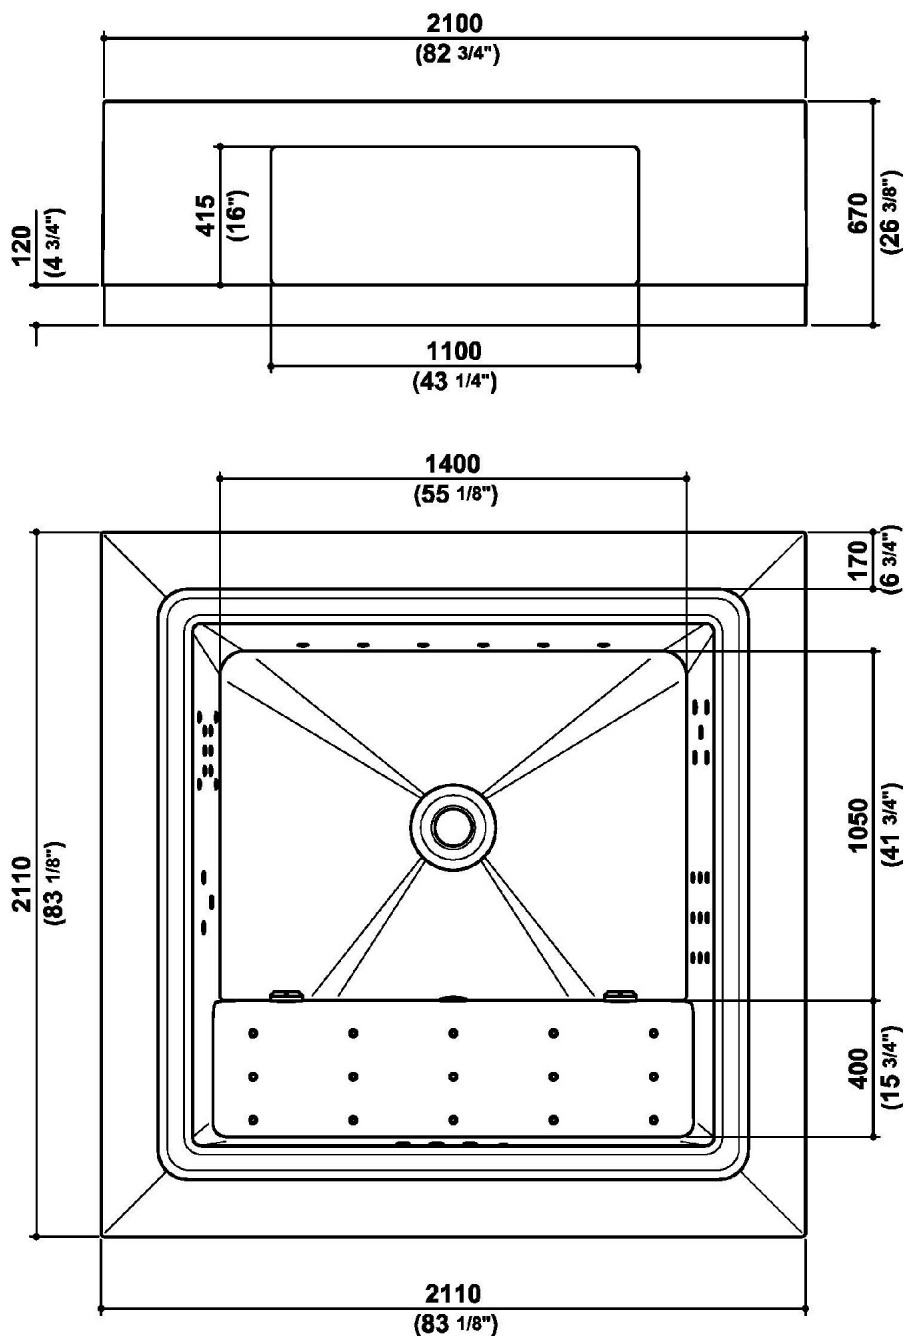

Con impianto audio bluetooth.

Colore bianco.

Dimensioni: 2100 mm x 2100 mm x h. 670 mm.

Free standing tub with skimming lip, built with a special fiberglass/gelcoat anti-osmosis. Steel support frame resting on 8 adjustable feet. Aesthetic skirting with function of safety tank. Inox nozzles.

With bluetooth audio system.

White color.

Dimensions: 2100 mm x 2100 mm x h. 670 mm.

## QUADRAT POOL

9S5TBIRE--R Disegno Complessivo / Overall Drawing

**QUADRAT POOL**

9S5TBIRE--R

Dati operativi / Specifications		
Dimensioni / Dimensions	2110 x 2110 x h. 600 mm	83 5/64 x 83 5/64 x 23 5/8 inc
Marcatura CE / CE Marking	Si	
Peso netto / Net weight	340.00 kg	750.00 lb
Peso operativo / Working weight	1620.00 kg	3572.10 lb
Capacità / Capacity	1062.00 l	291.03 gal

**QUADRAT POOL****9S5TBIRE--R**      Pesi e Misure / Weights and Sizes

Peso ( Kg ) Weight ( lb )	430,00 ( Kg )	947,98 ( lb )
Volume ( dc3 ) - ( in3 )	4428,61 ( dc3 )	270250,17 ( in3 )
h ( mm ) - ( in )	915,00 ( mm )	36,02 ( in )
L1 ( mm ) - ( in )	2200,00 ( mm )	86,61 ( in )
L2 ( mm ) - ( in )	2200,00 ( mm )	86,61 ( in )