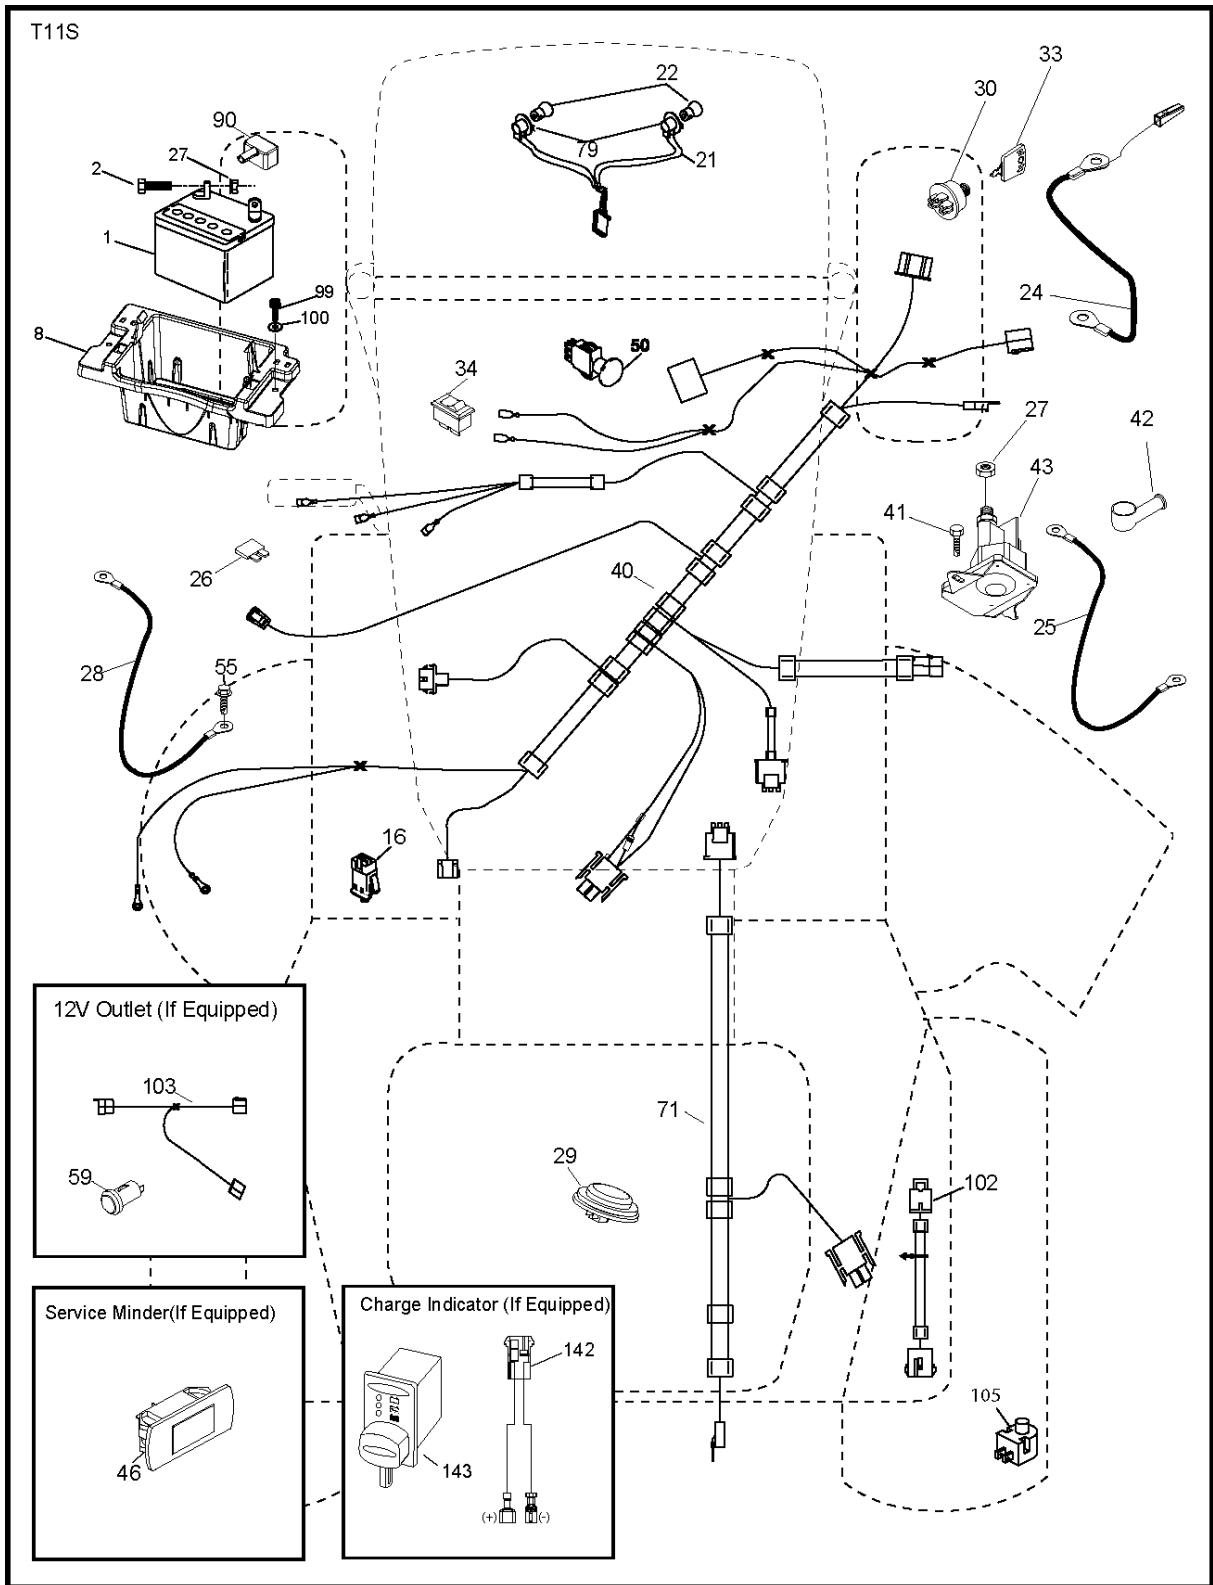

SPARE PARTS LIST

TRACTORS/RIDE MOWERS

TS 142T, 96041044900, 2020-03

DECALS

TS 142T, 96041044900, 2020-03

Ref	Part No	Description	Remark	QTY KIT
1	599 52 94-01	DECAL		1
2	584 90 46-01	DECAL		1
3	581 57 92-01	DECAL		1
4	597 90 88-01	DECAL		1
5	597 71 19-01	DECAL		1
6	581 57 97-01	DECAL		1
7	586 04 73-02	DECAL		1
8	581 58 00-01	DECAL		1
9	581 57 96-01	DECAL		1
--	581 72 48-01	DECAL		1
--	581 72 46-01	DECAL		1
--	532 43 96-81	FOOT PLATE		1
--	532 43 96-82	PAD		1

WHEELS & TIRES

TS 142T, 96041044900, 2020-03

Ref	Part No	Description	Remark	QTY KIT
1	532 05 91-92	CAP VALVE		1
2	532 06 51-39	NIPPLE		1
3	532 13 83-36	RIM	FRONT	1
4	532 05 99-04	HOSE	(Service Item Only)	1
5	532 10 62-22	TIRE	FRONT (15 X 6-6)	1
6	532 00 02-78	NIPPLE	(Front Wheel Only)	1
7	532 00 90-40	BEARING	(Front Wheel Only)	1
8	532 17 50-39	HUB CAP		1
9	532 12 20-82	TIRE	REAR (20 X 8-8)	1
10	532 00 71-52	TUBE	(Service Item Only)	1
11	532 13 83-37	RIM SPROCKET	REAR	1
--	532 14 43-34	SEALING FOAM		1

ENGINE

TS 142T, 96041044900, 2020-03

Ref	Part No	Description	Remark	QTY KIT
1	000 00 00-00	W/O DESCRIPTION	Engine Husqvarna Model No. LC2P80 (598632103)	1
2	589 81 87-01	MUFFLER		1
9	501 83 26-02	KEEPER		1
11	587 24 15-01	CLUTCH		1
12	532 40 50-97	PULLEY		1
15	532 43 80-28	FUEL TANK		1
18	585 12 48-01	FUEL CAP ASSY		1
20	532 42 35-02	CONTROL		1
21	596 32 17-01	SCREW		1
28	532 40 11-35	LINE.FUEL.64"REAR.EMIS		1
29	532 13 71-80	SPARK ARRESTER KIT		1
37	532 12 34-87	HOSE CLAMP		1
41	532 12 61-97	WASHER		1
42	596 23 89-01	WASHER		1
45	593 35 64-01	NUT		1
62	532 43 40-17	SHIELD		1
69	597 90 51-01	GASKET		1
70	597 88 89-01	TUBE		1
71	597 88 90-01	TUBE		1
81	532 14 84-56	TUBE		1
82	532 42 82-87	PLUG		1
85	581 33 28-04	BOLT		1
86	532 18 43-62	NUT HEX FLANGE TOPLOCK		1
90	817 00 06-16	SCREW		1
91	532 18 74-95	BUSHING		1
92	817 12 06-16	SCREW		1
102	817 00 05-12	SCREW		1