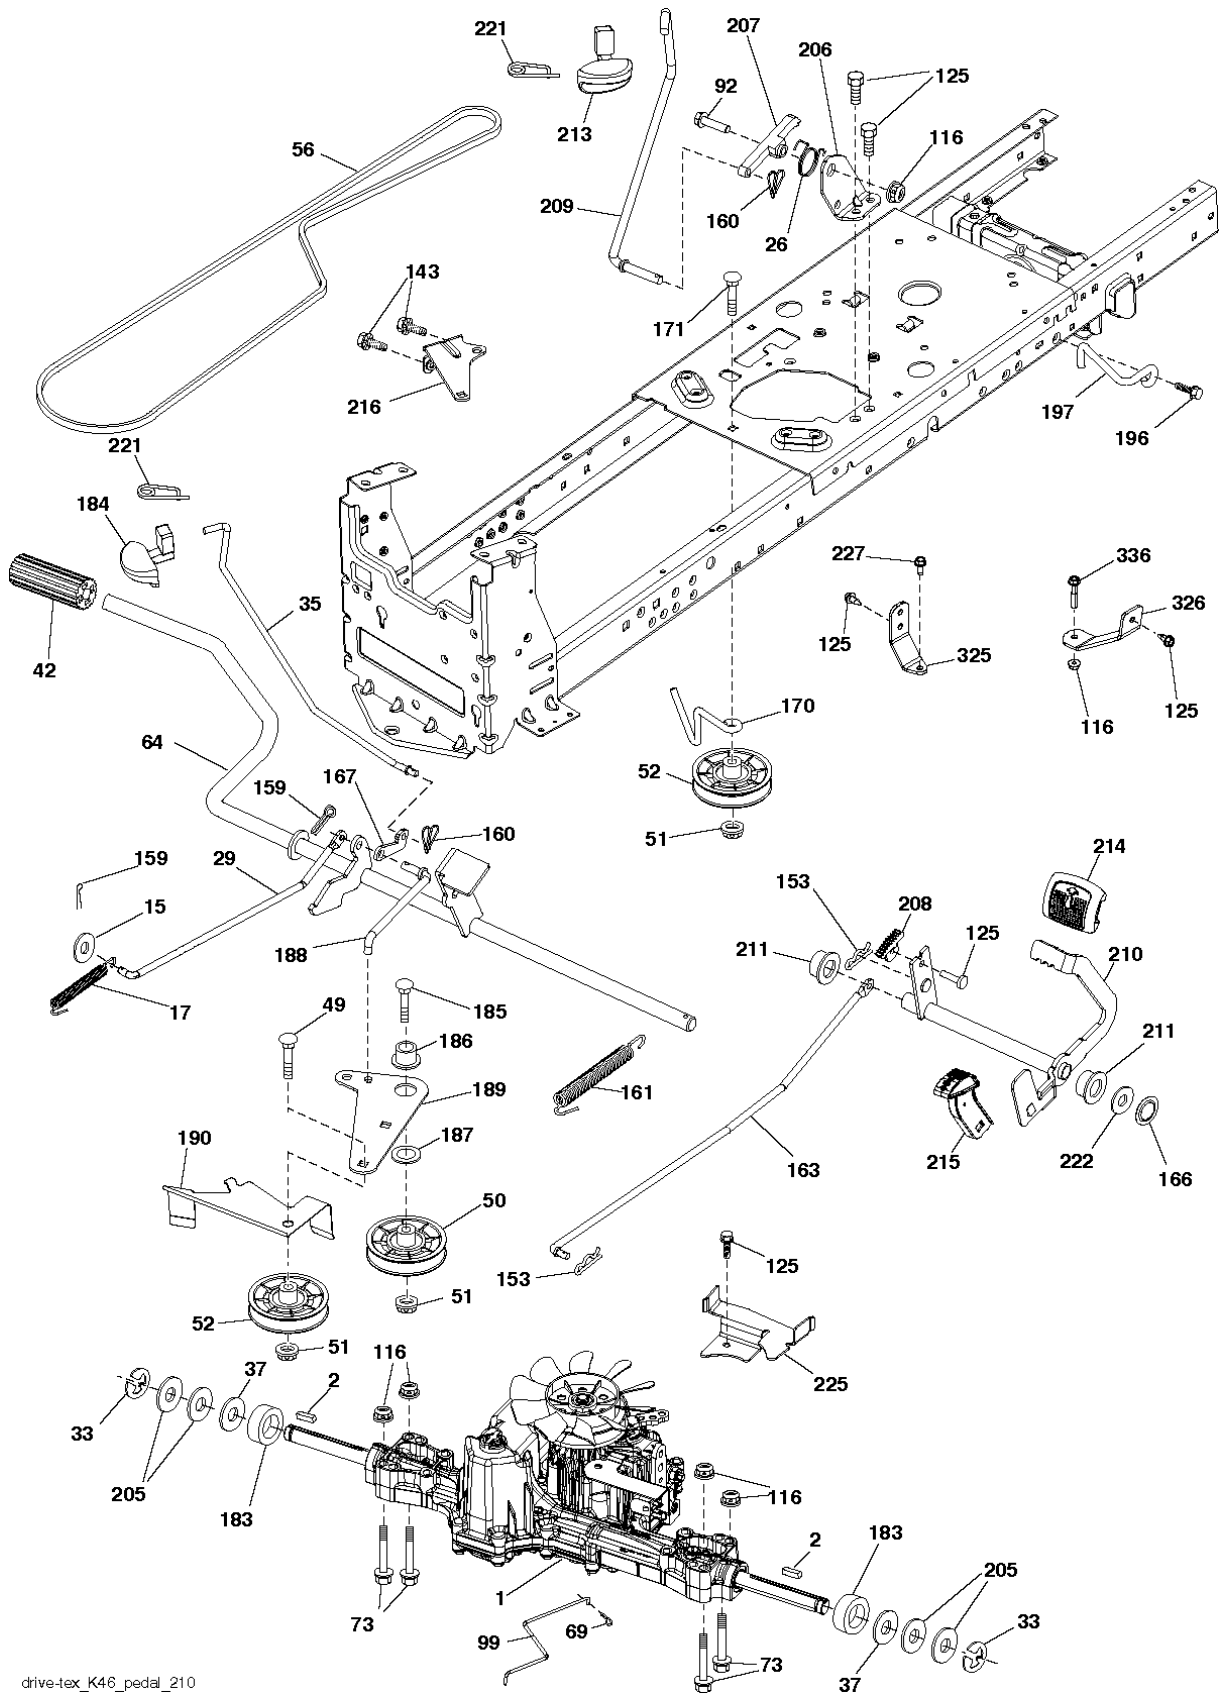

DRIVE

TS 142T, 96041044900, 2020-03

Ref	Part No	Description	Remark	QTY KIT
1	000 00 00-00	W/O DESCRIPTION	Transaxle, Tufftorq K46BT (426120)	1
2	532 12 35-83	KEY		1
15	819 13 13-16	WASHER		1
17	532 41 36-78	SRPING.BRAKE.K46.GREEN*SUBS/2*		1
26	532 19 96-79	SPRING		1
29	532 40 38-06	ROD		1
33	812 00 00-01	RETAINER RING		1
35	583 86 45-02	ROD		1
37	532 18 89-67	WASHER		1
42	532 00 88-83	PEDAL RUBBER		1
49	596 13 62-01	BOLT		1
50	532 19 43-27	PULLEY		1
51	873 90 06-00	NUT		1
52	532 19 43-26	PULLEY		1
56	592 85 52-01	BELT		1
64	532 19 78-65	SHAFT		1
69	532 42 33-03	HAIR PIN COTTER		1
73	596 13 65-01	BOLT		1
92	595 30 57-01	SCREW		1
99	582 40 45-01	ROD		1
116	596 13 57-01	LOCK NUT		1
125	817 00 05-12	SCREW		1
143	596 03 07-01	SCREW		1
153	532 00 44-97	CLIP		1
159	596 02 95-01	PIN		1
160	596 02 94-01	RETAINER		1
161	532 10 57-09	SPRING		1
163	593 86 10-01	ROD		1
166	532 42 91-64	NUT		1
167	532 40 52-57	LATCH		1
170	532 19 43-22	KEEPER		1
171	596 13 63-01	BOLT		1
183	532 13 70-57	SPACER		1
184	587 65 37-01	HANDLE		1
185	872 11 06-22	BOLT		1
186	532 19 43-21	SPACER		1
187	596 13 55-01	WASHER		1
188	582 21 70-01	LINK		1
189	532 19 43-17	PLATE		1
190	532 19 43-18	BELT GUIDE		1
196	817 00 06-16	SCREW		1
197	585 65 86-02	CLUTCH		1
205	532 12 17-48	WASHER		1
206	532 44 85-96	BRACKET		1
207	587 03 14-02	LATCH		1
208	596 56 41-01	GEAR		1
209	596 86 98-01	ROD		1
210	532 40 09-80	PEDAL ARM		1
211	532 12 01-83	BEARING		1
213	532 40 31-19	CONTROL		1
214	532 42 12-63	PAD		1
215	586 60 65-02	PEDAL		1
216	532 19 61-31	BRACKET		1
221	532 40 31-87	RETAINER SPRING		1
222	879 21 20-10	WASHER		1
225	532 40 33-19	BELT GUIDE		1
227	596 13 59-01	BOLT		1
325	585 66 85-02	BRACKET		1
326	585 67 08-02	BRACKET		1
336	587 25 96-02	BOLT		1