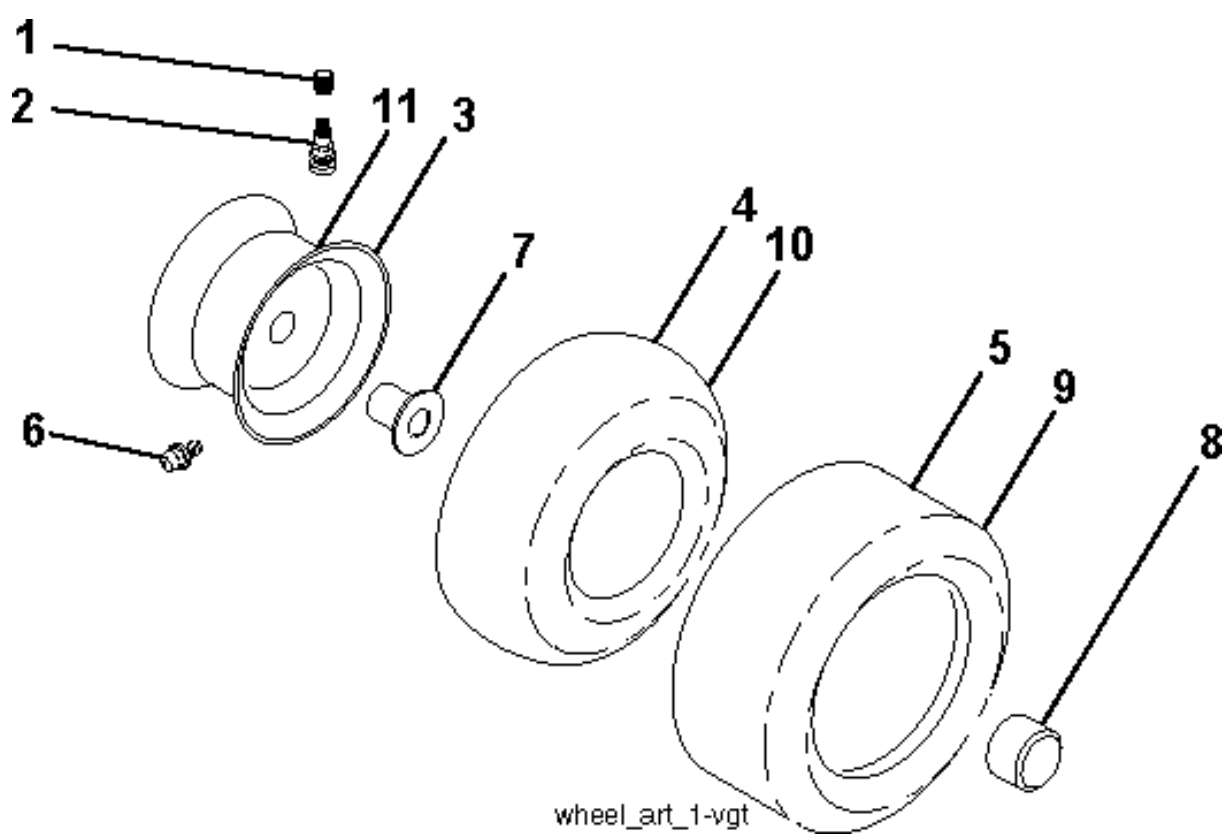

SPARE PARTS LIST

TRACTORS/RIDE MOWERS

TS 142T, 96041044900, 2020-03

DECALS

TS 142T, 96041044900, 2020-03

Ref	Part No	Description	Remark	QTY KIT
1	599 52 94-01	DECAL		1
2	584 90 46-01	DECAL		1
3	581 57 92-01	DECAL		1
4	597 90 88-01	DECAL		1
5	597 71 19-01	DECAL		1
6	581 57 97-01	DECAL		1
7	586 04 73-02	DECAL		1
8	581 58 00-01	DECAL		1
9	581 57 96-01	DECAL		1
--	581 72 48-01	DECAL		1
--	581 72 46-01	DECAL		1
--	532 43 96-81	FOOT PLATE		1
--	532 43 96-82	PAD		1

WHEELS & TIRES

TS 142T, 96041044900, 2020-03

Ref	Part No	Description	Remark	QTY KIT
1	532 05 91-92	CAP VALVE		1
2	532 06 51-39	NIPPLE		1
3	532 13 83-36	RIM	FRONT	1
4	532 05 99-04	HOSE	(Service Item Only)	1
5	532 10 62-22	TIRE	FRONT (15 X 6-6)	1
6	532 00 02-78	NIPPLE	(Front Wheel Only)	1
7	532 00 90-40	BEARING	(Front Wheel Only)	1
8	532 17 50-39	HUB CAP		1
9	532 12 20-82	TIRE	REAR (20 X 8-8)	1
10	532 00 71-52	TUBE	(Service Item Only)	1
11	532 13 83-37	RIM SPROCKET	REAR	1
--	532 14 43-34	SEALING FOAM		1