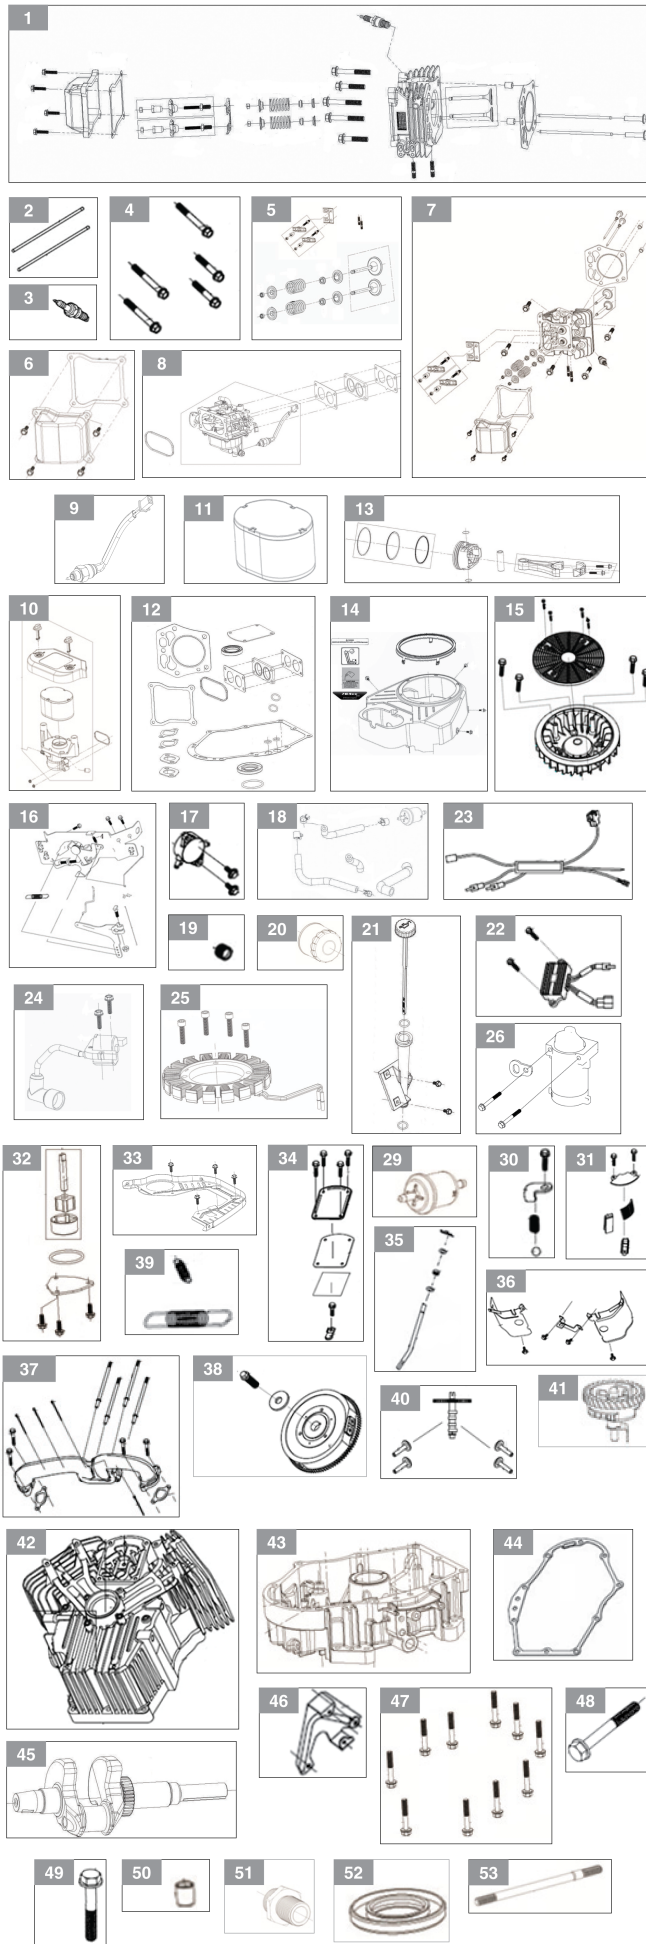

ENGINE

TS 142T, 96041044900, 2020-03

Ref	Part No	Description	Remark	QTY KIT
1	598 59 85-01	CYLINDER HEAD KIT	CYLINDER HEAD	1
2	598 59 86-01	ROD	PUSH ROD	1
3	591 16 60-01	SPARK PLUG	SPARK PLUG	1
4	598 59 87-01	BOLT	CYLINDER HEAD SERVICE KIT	1
5	598 59 87-01	BOLT	CYLINDER HEAD SERVICE KIT	1
6	598 59 89-01	COVER KIT	VALVE COVER KIT	1
7	598 59 90-01	CYLINDER HEAD KIT	COMPLETE CYLINDER HEAD KIT (L)	1
8	598 59 91-01	CARBURETTOR KIT	CARBURETOR KIT	1
9	598 59 92-01	SOLENOID	CARB SOLENOID	1
10	598 59 93-01	ADAPTER	CARB ADAPTER KIT	1
11	598 58 19-01	AIR FILTER	AIR FILTER	1
12	598 59 94-01	GASKET KIT	GASKET KIT	1
13	598 59 95-01	PISTON ASSY	PISTON/CONNECTING ROD KIT	1
14	598 59 96-01	COVER KIT	TOP ENGINE COVER KIT	1
15	598 59 97-01	FAN	FAN AND SCREEN KIT	1
16	598 59 98-01	THROTTLE ASSY	THROTTLE/GOVERNOR KIT	1
17	598 59 99-01	FUEL PUMP	FUEL PUMP	1
18	598 60 00-01	HOSE KIT	HOSE KIT	1
19	598 60 01-01	OIL PLUG	OIL PLUG	1
20	591 04 33-01	SERVICE KIT	OIL FILTER	1
21	598 60 02-01	DIPSTICK	DIPSTICK/TUBE ASM.	1
22	598 60 03-01	REGULATOR	RECTIFIER	1
23	598 60 10-01	HARNES	ENGINE HARNES	1
24	598 60 04-01	COIL	COIL KIT	1
25	598 60 05-01	ARMATURE	ARMATURE KIT	1
26	598 60 06-01	STARTER	STARTER	1
29	598 58 18-01	FUEL FILTER	FUEL FILTER	1
30	598 60 48-01	PLATE KIT	OIL GROOVE PRESSING PLATE KIT	1
31	598 60 49-01	STRAINER	OIL STRAINER	1
32	598 60 50-01	OIL PUMP ASSY	OIL PUMP	1
33	598 60 51-01	COVER KIT	SIDE PLATE KIT	1
34	598 60 52-01	BREATHER	BREATHER CHAMBER KIT	1
35	598 60 53-01	ARM	SPEED REGULATING ARM KIT	1
36	598 60 54-01	DEFLECTOR	AIR DEFLECTOR	1
37	598 60 55-01	PIPE	COMPLETE INTAKE KIT	1
38	598 60 56-01	FLYWHEEL	FLYWHEEL KIT	1
39	598 60 63-01	SPRING	GOVERNOR SPRINGS KIT	1
40	598 60 64-01	CAMSHAFT	CAMSHAFT KIT	1
41	598 60 66-01	GOVERNOR	COMPONENTS OF GOVERNOR GEAR	1
42	598 60 67-01	CRANKCASE	CRANKCASE BODY	1
43	598 60 68-01	CRANKCASE	CRANKCASE COVER	1
44	598 60 69-01	GASKET	CRANKCASE COVER GASKET	1
45	598 60 71-01	CRANKSHAFT	CRANKSHAFT 1" (Engine 59713301 & 59713302)	1
	598 60 71-01	CRANKSHAFT	CRANKSHAFT 1 1/8" (Engine 59713303)	1
46	598 60 72-01	BRACKET	GASOLINE PUMP BRACKET	1
47	598 60 73-01	BOLT	HEXAGON BOLT WITH FLANGE (Pack of 10)	1
48	598 60 74-01	BOLT	HEXAGON BOLT WITH FLANGE	1
49	598 60 75-01	BOLT	HEXAGON BOLT WITH FLANGE	1
50	598 60 77-01	PIN	LOCATION PIN	1
51	598 60 76-01	BOLT	OIL FILTER MOUNTING BOLTS	1
52	598 60 78-01	SEAL	OIL SEAL	1
53	598 60 79-01	STUD	STUD	1