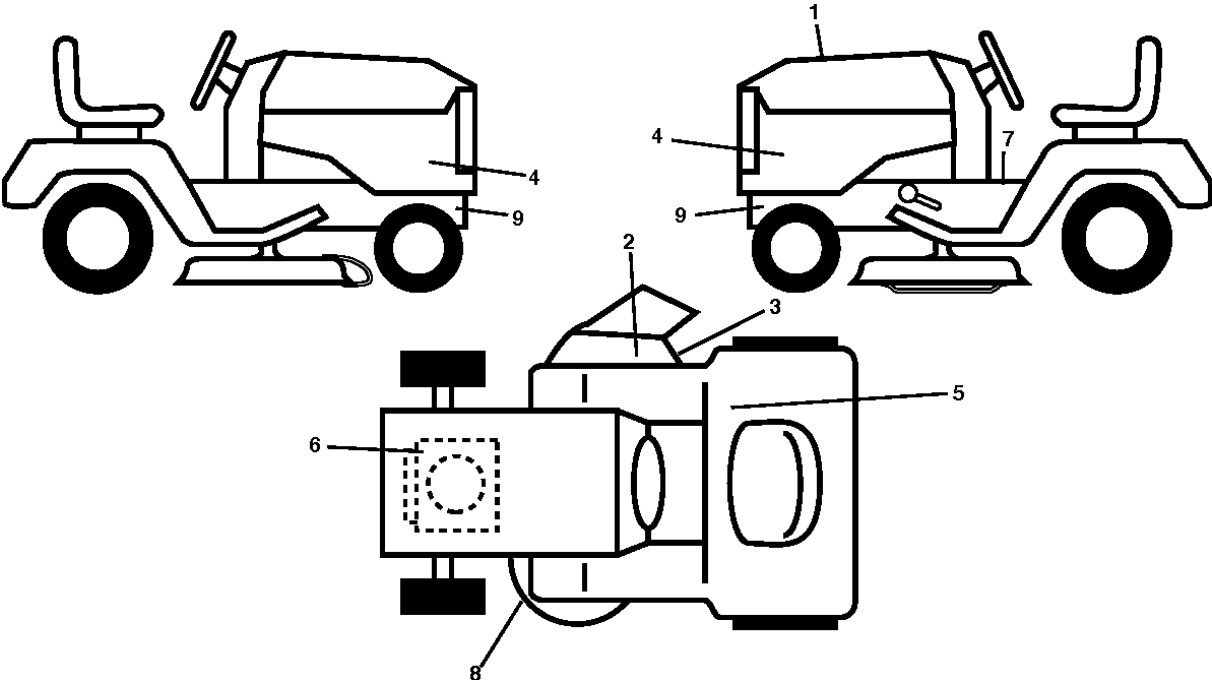

SPARE PARTS LIST

TRACTORS/RIDE MOWERS

TS 142T, 96041044900, 2020-03

DECALS

TS 142T, 96041044900, 2020-03

Ref	Part No	Description	Remark	QTY KIT
1	599 52 94-01	DECAL		1
2	584 90 46-01	DECAL		1
3	581 57 92-01	DECAL		1
4	597 90 88-01	DECAL		1
5	597 71 19-01	DECAL		1
6	581 57 97-01	DECAL		1
7	586 04 73-02	DECAL		1
8	581 58 00-01	DECAL		1
9	581 57 96-01	DECAL		1
--	581 72 48-01	DECAL		1
--	581 72 46-01	DECAL		1
--	532 43 96-81	FOOT PLATE		1
--	532 43 96-82	PAD		1

WHEELS & TIRES

TS 142T, 96041044900, 2020-03

Ref	Part No	Description	Remark	QTY KIT
1	532 05 91-92	CAP VALVE		1
2	532 06 51-39	NIPPLE		1
3	532 13 83-36	RIM	FRONT	1
4	532 05 99-04	HOSE	(Service Item Only)	1
5	532 10 62-22	TIRE	FRONT (15 X 6-6)	1
6	532 00 02-78	NIPPLE	(Front Wheel Only)	1
7	532 00 90-40	BEARING	(Front Wheel Only)	1
8	532 17 50-39	HUB CAP		1
9	532 12 20-82	TIRE	REAR (20 X 8-8)	1
10	532 00 71-52	TUBE	(Service Item Only)	1
11	532 13 83-37	RIM SPROCKET	REAR	1
--	532 14 43-34	SEALING FOAM		1

ENGINE

TS 142T, 96041044900, 2020-03

Ref	Part No	Description	Remark	QTY KIT
1	000 00 00-00	W/O DESCRIPTION	Engine Husqvarna Model No. LC2P80 (598632103)	1
2	589 81 87-01	MUFFLER		1
9	501 83 26-02	KEEPER		1
11	587 24 15-01	CLUTCH		1
12	532 40 50-97	PULLEY		1
15	532 43 80-28	FUEL TANK		1
18	585 12 48-01	FUEL CAP ASSY		1
20	532 42 35-02	CONTROL		1
21	596 32 17-01	SCREW		1
28	532 40 11-35	LINE.FUEL.64"REAR.EMIS		1
29	532 13 71-80	SPARK ARRESTER KIT		1
37	532 12 34-87	HOSE CLAMP		1
41	532 12 61-97	WASHER		1
42	596 23 89-01	WASHER		1
45	593 35 64-01	NUT		1
62	532 43 40-17	SHIELD		1
69	597 90 51-01	GASKET		1
70	597 88 89-01	TUBE		1
71	597 88 90-01	TUBE		1
81	532 14 84-56	TUBE		1
82	532 42 82-87	PLUG		1
85	581 33 28-04	BOLT		1
86	532 18 43-62	NUT HEX FLANGE TOPLOCK		1
90	817 00 06-16	SCREW		1
91	532 18 74-95	BUSHING		1
92	817 12 06-16	SCREW		1
102	817 00 05-12	SCREW		1