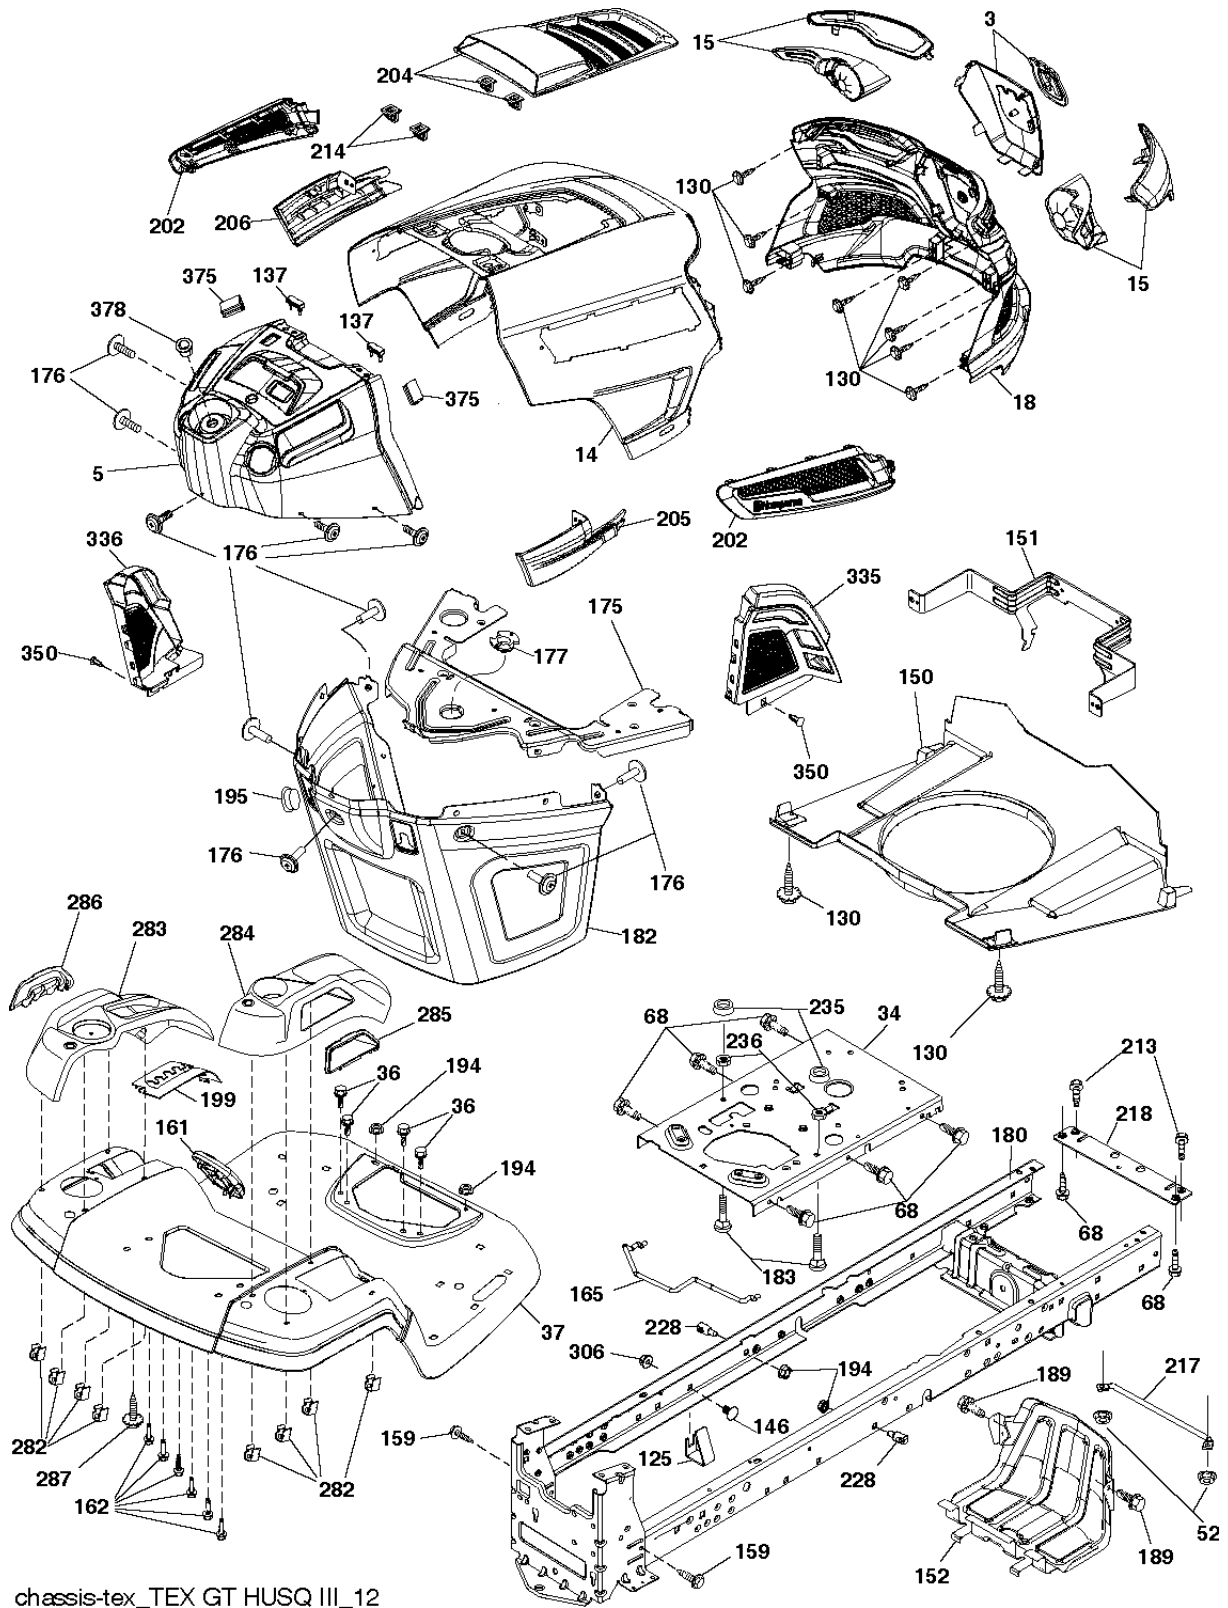

CHASSIS & ENCLOSURES

TS 142T, 96041044900, 2020-03

Ref	Part No	Description	Remark	QTY KIT
3	597 68 82-01	COVER		1
5	590 74 88-13	DASHBOARD		1
14	532 44 11-77	HOOD		1
15	597 86 79-01	SERVICE KIT		1
18	597 40 71-01	GRILLE		1
34	580 91 08-01	CHASSIS		1
36	817 06 05-12	SCREW		1
37	532 44 11-78	FENDER		1
52	596 04 05-01	LOCK NUT		1
68	596 03 07-01	SCREW		1
125	581 68 48-01	CLIP		1
130	596 32 17-01	SCREW		1
137	532 40 75-90	DAMPING PIECE		1
146	581 85 79-01	BOLT		1
150	532 43 97-74	AIR DUCT		1
151	532 43 66-70	BRACKET		1
152	532 43 98-70	SHIELD		1
159	817 00 06-12	SCREW		1
161	532 43 97-81	FUEL		1
162	596 13 41-01	SCREW		1
165	532 19 68-26	BRACKET		1
175	590 60 77-02	CROSS MEMBER		1
176	532 40 07-76	SCREW		1
177	532 19 52-28	BUSHING		1
180	532 19 54-57	CHASSIS		1
182	532 40 68-59	DASH		1
183	595 30 57-01	SCREW		1
189	817 00 05-12	SCREW		1
194	596 13 57-01	LOCK NUT		1
195	532 40 41-37	TROU*RPL.PAR 532401556428		1
199	532 41 34-85	PLATE		1
202	597 86 77-01	SERVICE KIT		1
204	597 40 80-01	VENT		1
205	532 43 97-30	SKIRT		1
206	532 43 97-29	SKIRT		1
213	596 03 05-01	SCREW		1
214	532 19 91-45	CLIP		1
217	532 40 91-67	ROD		1
218	532 19 63-95	PLATE		1
228	532 19 51-61	STUD		1
235	596 56 42-01	SPACER		1
236	873 93 05-00	NUT		1
282	532 41 41-10	CLIP		1
283	532 44 20-39	DECK		1
284	532 43 98-23	CONSOLE		1
285	532 41 63-15	CONSOLE		1
286	532 41 63-17	CONSOLE		1
287	817 60 04-06	SCREW		1
306	873 90 06-00	NUT		1
335	532 44 82-04	COVER		1
336	532 44 53-09	COVER		1
350	532 44 51-43	CLIP		1
375	586 90 82-01	BUMPER		1
378	590 84 98-01	BUSHING		1
--	597 33 48-01	BUMPER ASSY		1