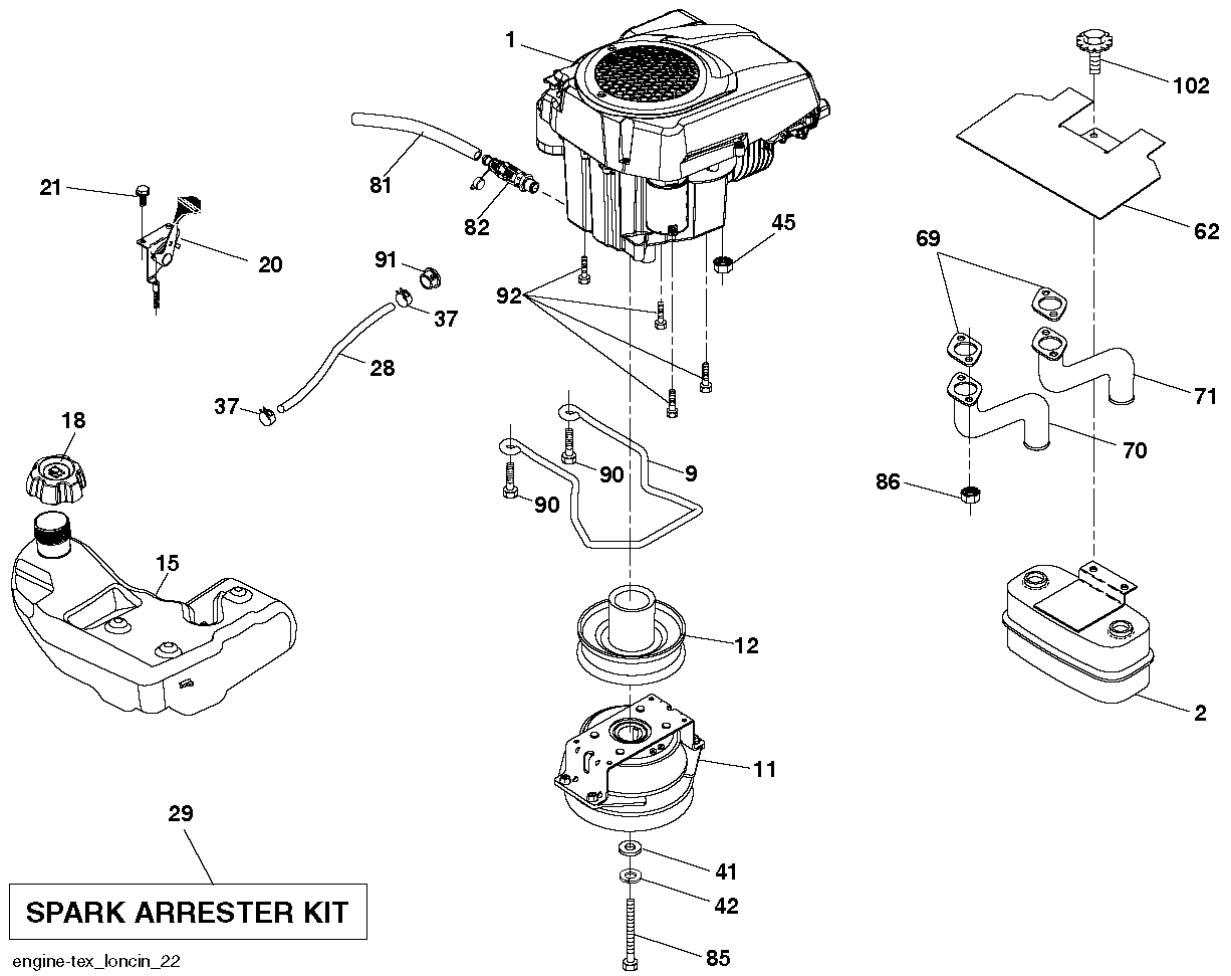

ENGINE

TS 142T, 96041044900, 2020-03

Ref	Part No	Description	Remark	QTY KIT
1	000 00 00-00	W/O DESCRIPTION	Engine Husqvarna Model No. LC2P80 (598632103)	1
2	589 81 87-01	MUFFLER		1
9	501 83 26-02	KEEPER		1
11	587 24 15-01	CLUTCH		1
12	532 40 50-97	PULLEY		1
15	532 43 80-28	FUEL TANK		1
18	585 12 48-01	FUEL CAP ASSY		1
20	532 42 35-02	CONTROL		1
21	596 32 17-01	SCREW		1
28	532 40 11-35	LINE.FUEL.64"REAR.EMIS		1
29	532 13 71-80	SPARK ARRESTER KIT		1
37	532 12 34-87	HOSE CLAMP		1
41	532 12 61-97	WASHER		1
42	596 23 89-01	WASHER		1
45	593 35 64-01	NUT		1
62	532 43 40-17	SHIELD		1
69	597 90 51-01	GASKET		1
70	597 88 89-01	TUBE		1
71	597 88 90-01	TUBE		1
81	532 14 84-56	TUBE		1
82	532 42 82-87	PLUG		1
85	581 33 28-04	BOLT		1
86	532 18 43-62	NUT HEX FLANGE TOPLOCK		1
90	817 00 06-16	SCREW		1
91	532 18 74-95	BUSHING		1
92	817 12 06-16	SCREW		1
102	817 00 05-12	SCREW		1