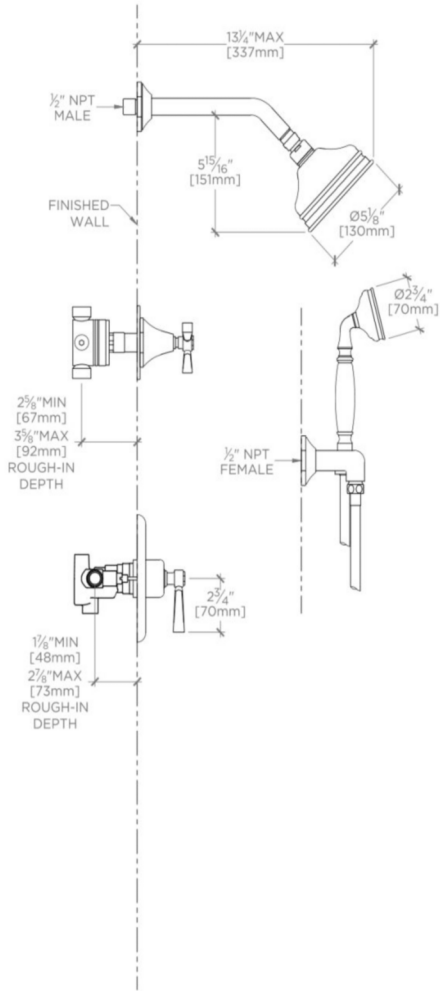

ROADSTER

RDSP08

Roadster Pressure Balance Shower Package with 5" Shower Rose, Handshower and Diverter Cross Handle

SHOWN IN ROADSTER PRESSURE BALANCE SHOWER PACKAGE WITH 5" SHOWER ROSE, HANDSHOWER AND DIVERTER

TECHNICAL DETAILS

Suggested Application: Bath
Water Pressure Maximum: 85.0 psi
Water Pressure Minimum: 20.0 psi
Water Pressure Recommended: 45.0 psi

INSPIRATION

Inspired by vintage sports cars, these classic yet sharp silhouettes feature octagonal indices and geometric forms: perfect for giving any bath a dash of retro cool.

CODES & STANDARDS

See individual component styles for Code Compliance. RDSH01, UNSH32, RDPB10, GUPB81, RDHS01, UN2PG1, GUDV23, RDVC40

PRODUCT FEATURES

This shower package is composed of the following product styles: RDSH01, UNSH32, RDPB10, GUPB81, RDHS01, UN2PG1, GUDV23, RDVC40

WATERWORKS

ROADSTER

RDSP08

Roadster Pressure Balance Shower Package with 5" Shower Rose, Handshower and Diverter Cross Handle

RDSP08 SIDE VIEW
 THIS DRAWING IS NOT INTENDED FOR USE AS A PIPING SCHEMATIC

RDSP08 FRONT VIEW