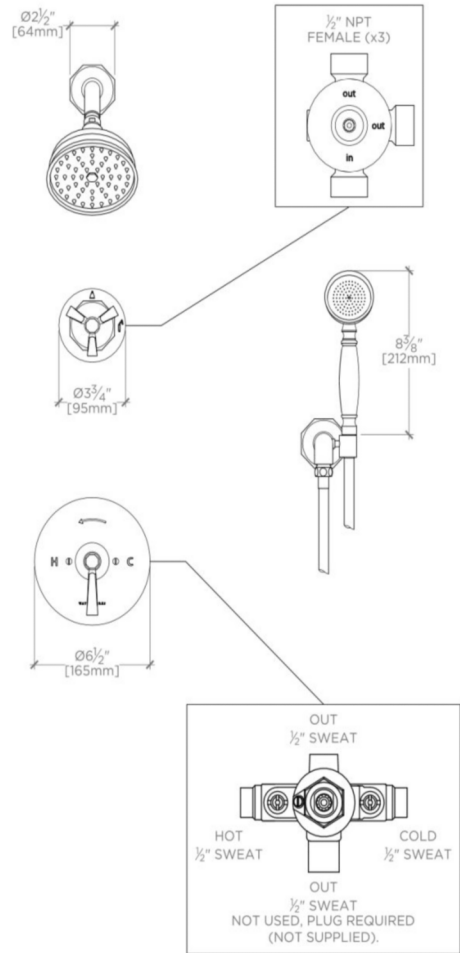

ROADSTER

RDSP08

Roadster Pressure Balance Shower Package with 5" Shower Rose, Handshower and Diverter Cross Handle

SHOWN IN ROADSTER PRESSURE BALANCE SHOWER PACKAGE WITH 5" SHOWER ROSE, HANDSHOWER AND DIVERTER

TECHNICAL DETAILS

Suggested Application: Bath
Water Pressure Maximum: 85.0 psi
Water Pressure Minimum: 20.0 psi
Water Pressure Recommended: 45.0 psi

INSPIRATION

Inspired by vintage sports cars, these classic yet sharp silhouettes feature octagonal indices and geometric forms: perfect for giving any bath a dash of retro cool.

CODES & STANDARDS

See individual component styles for Code Compliance. RDSH01, UNSH32, RDPB10, GUPB81, RDHS01, UN2PG1, GUDV23, RDVC40

PRODUCT FEATURES

This shower package is composed of the following product styles: RDSH01, UNSH32, RDPB10, GUPB81, RDHS01, UN2PG1, GUDV23, RDVC40

WATERWORKS

ROADSTER

RDSP08

Roadster Pressure Balance Shower Package with 5" Shower Rose, Handshower and Diverter Cross Handle

RDSP08 SIDE VIEW
 THIS DRAWING IS NOT INTENDED FOR USE AS A PIPING SCHEMATIC

RDSP08 FRONT VIEW