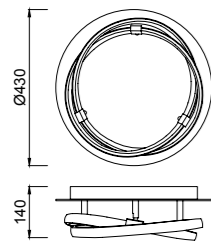

REF.5382 Plafón - Ceiling Lamp

- LED 30W 3000K 2500lm - 100/240V
- Plata - Silver
- Cromo - Chrome
- Difusor Acrílico - Acrylic Diffuser