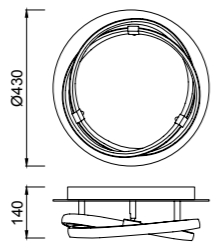

REF.5392 Plafón - Ceiling Lamp

- LED 30W 2800K 2500lm - 100/240V
- Forja - Brown Oxide
- Difusor Acrílico - Acrylic Diffuser