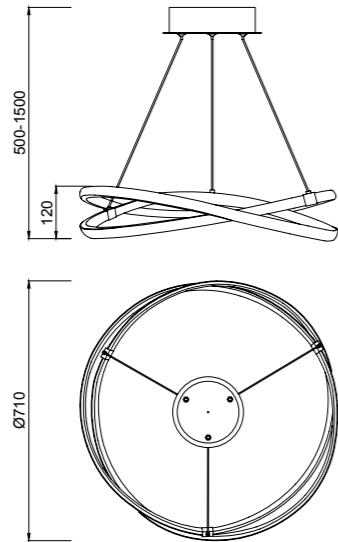

REF.5391 Colgante - Pendant Lamp

- LED 60W 2800K 4500lm - 100/240V
- Forja - Brown Oxide
- Difusor Acrílico - Acrylic Diffuser