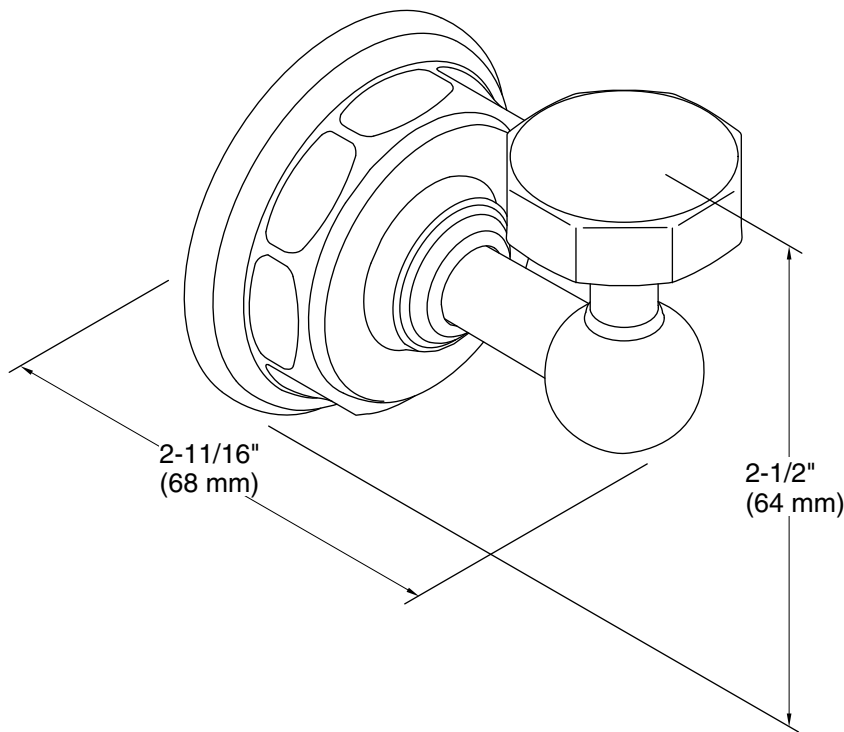

Technical Information

All product dimensions are nominal.

Material: Brass, Zinc

Notes

Install this product according to the installation guide.

CAUTION: Risk of personal injury. Do not install this product in any area where it is likely to be used inadvertently as a grab bar or support bar. This product is not designed or intended for use as a grab bar or support bar.