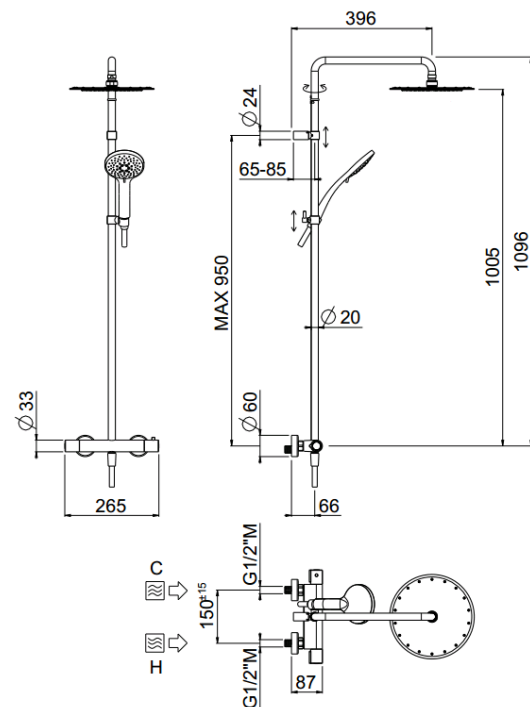

## TECHNICAL INFORMATION

Bridge shower column including exposed thermostatic mixer with diverter and brass handles, turning bar with adjustable mounting. Round shower head, Ø200, non-liming, inspectable and serviceable in ABS. 3 jets non-liming shower in ABS. Smooth double anti-torsion PVC flexible hose, cm 150. CHROME

## FEATURES

rain jet

central jet

side jet

double anti-torsion

adjustable column

inspectable round

## TECHNICAL DRAWING