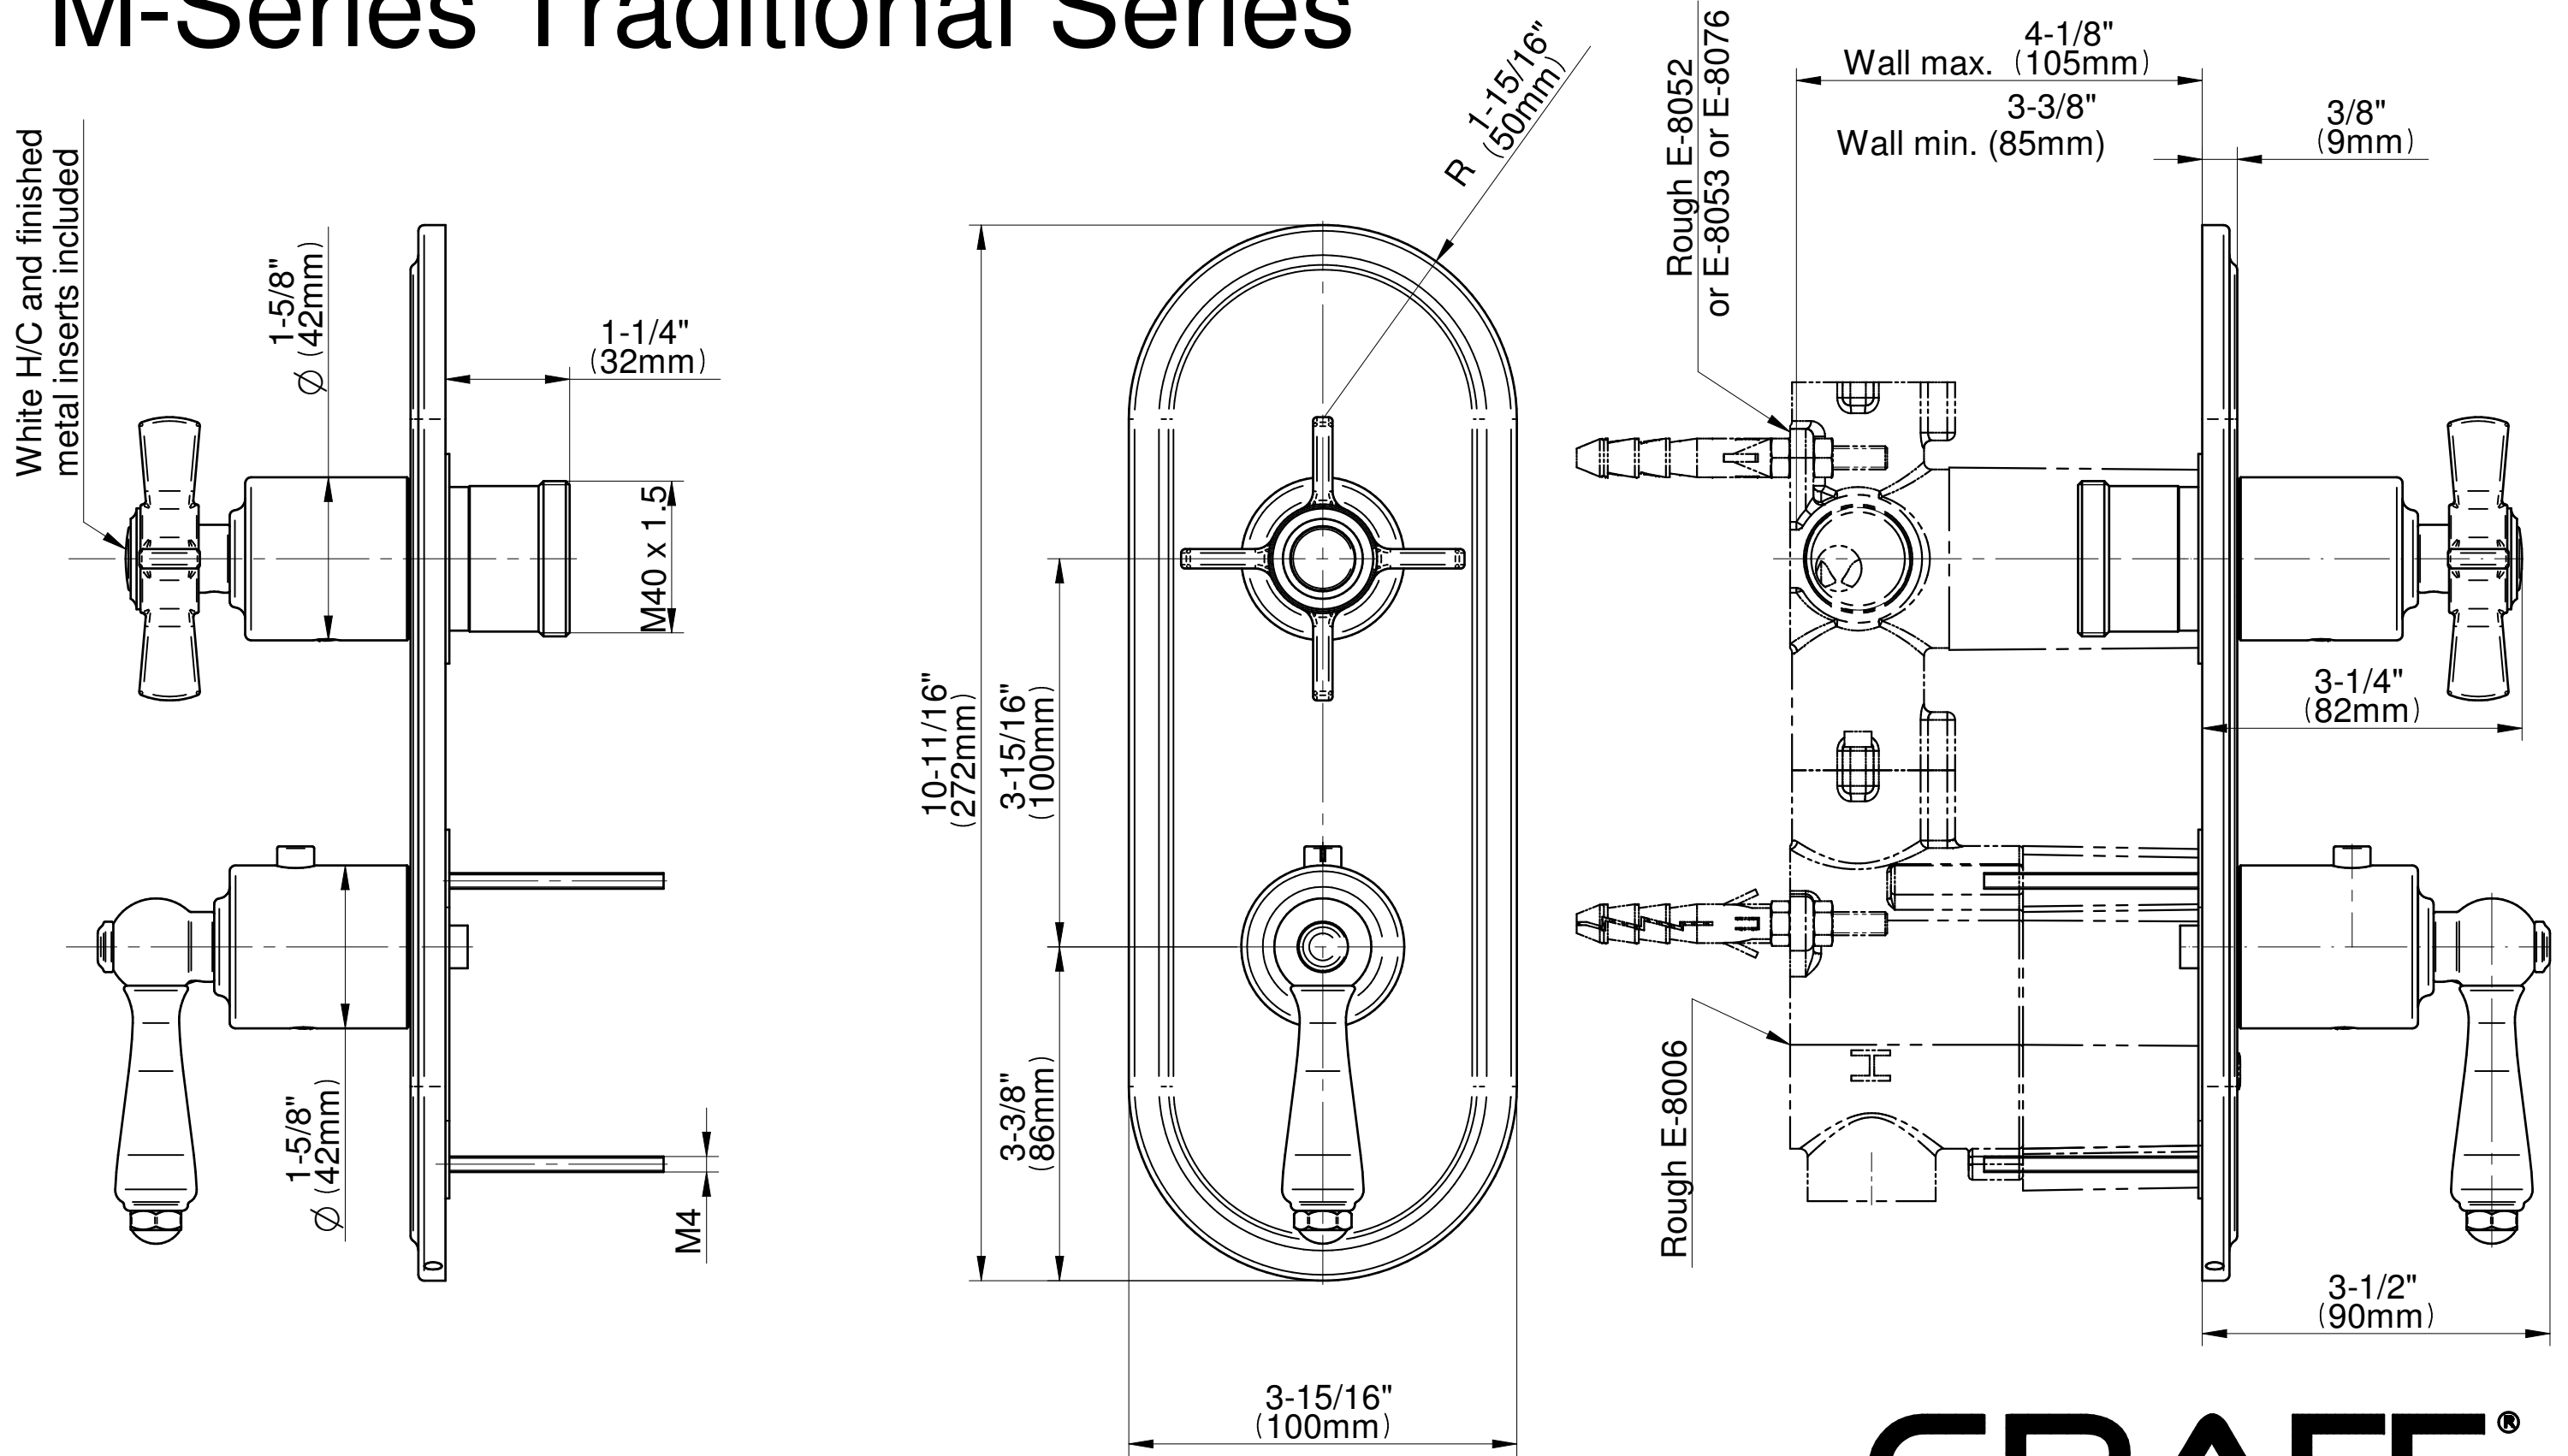

# E-8086-LM48C16-T

## M-Series Traditional Series

**GRAFF**<sup>®</sup>  
Art of Bath