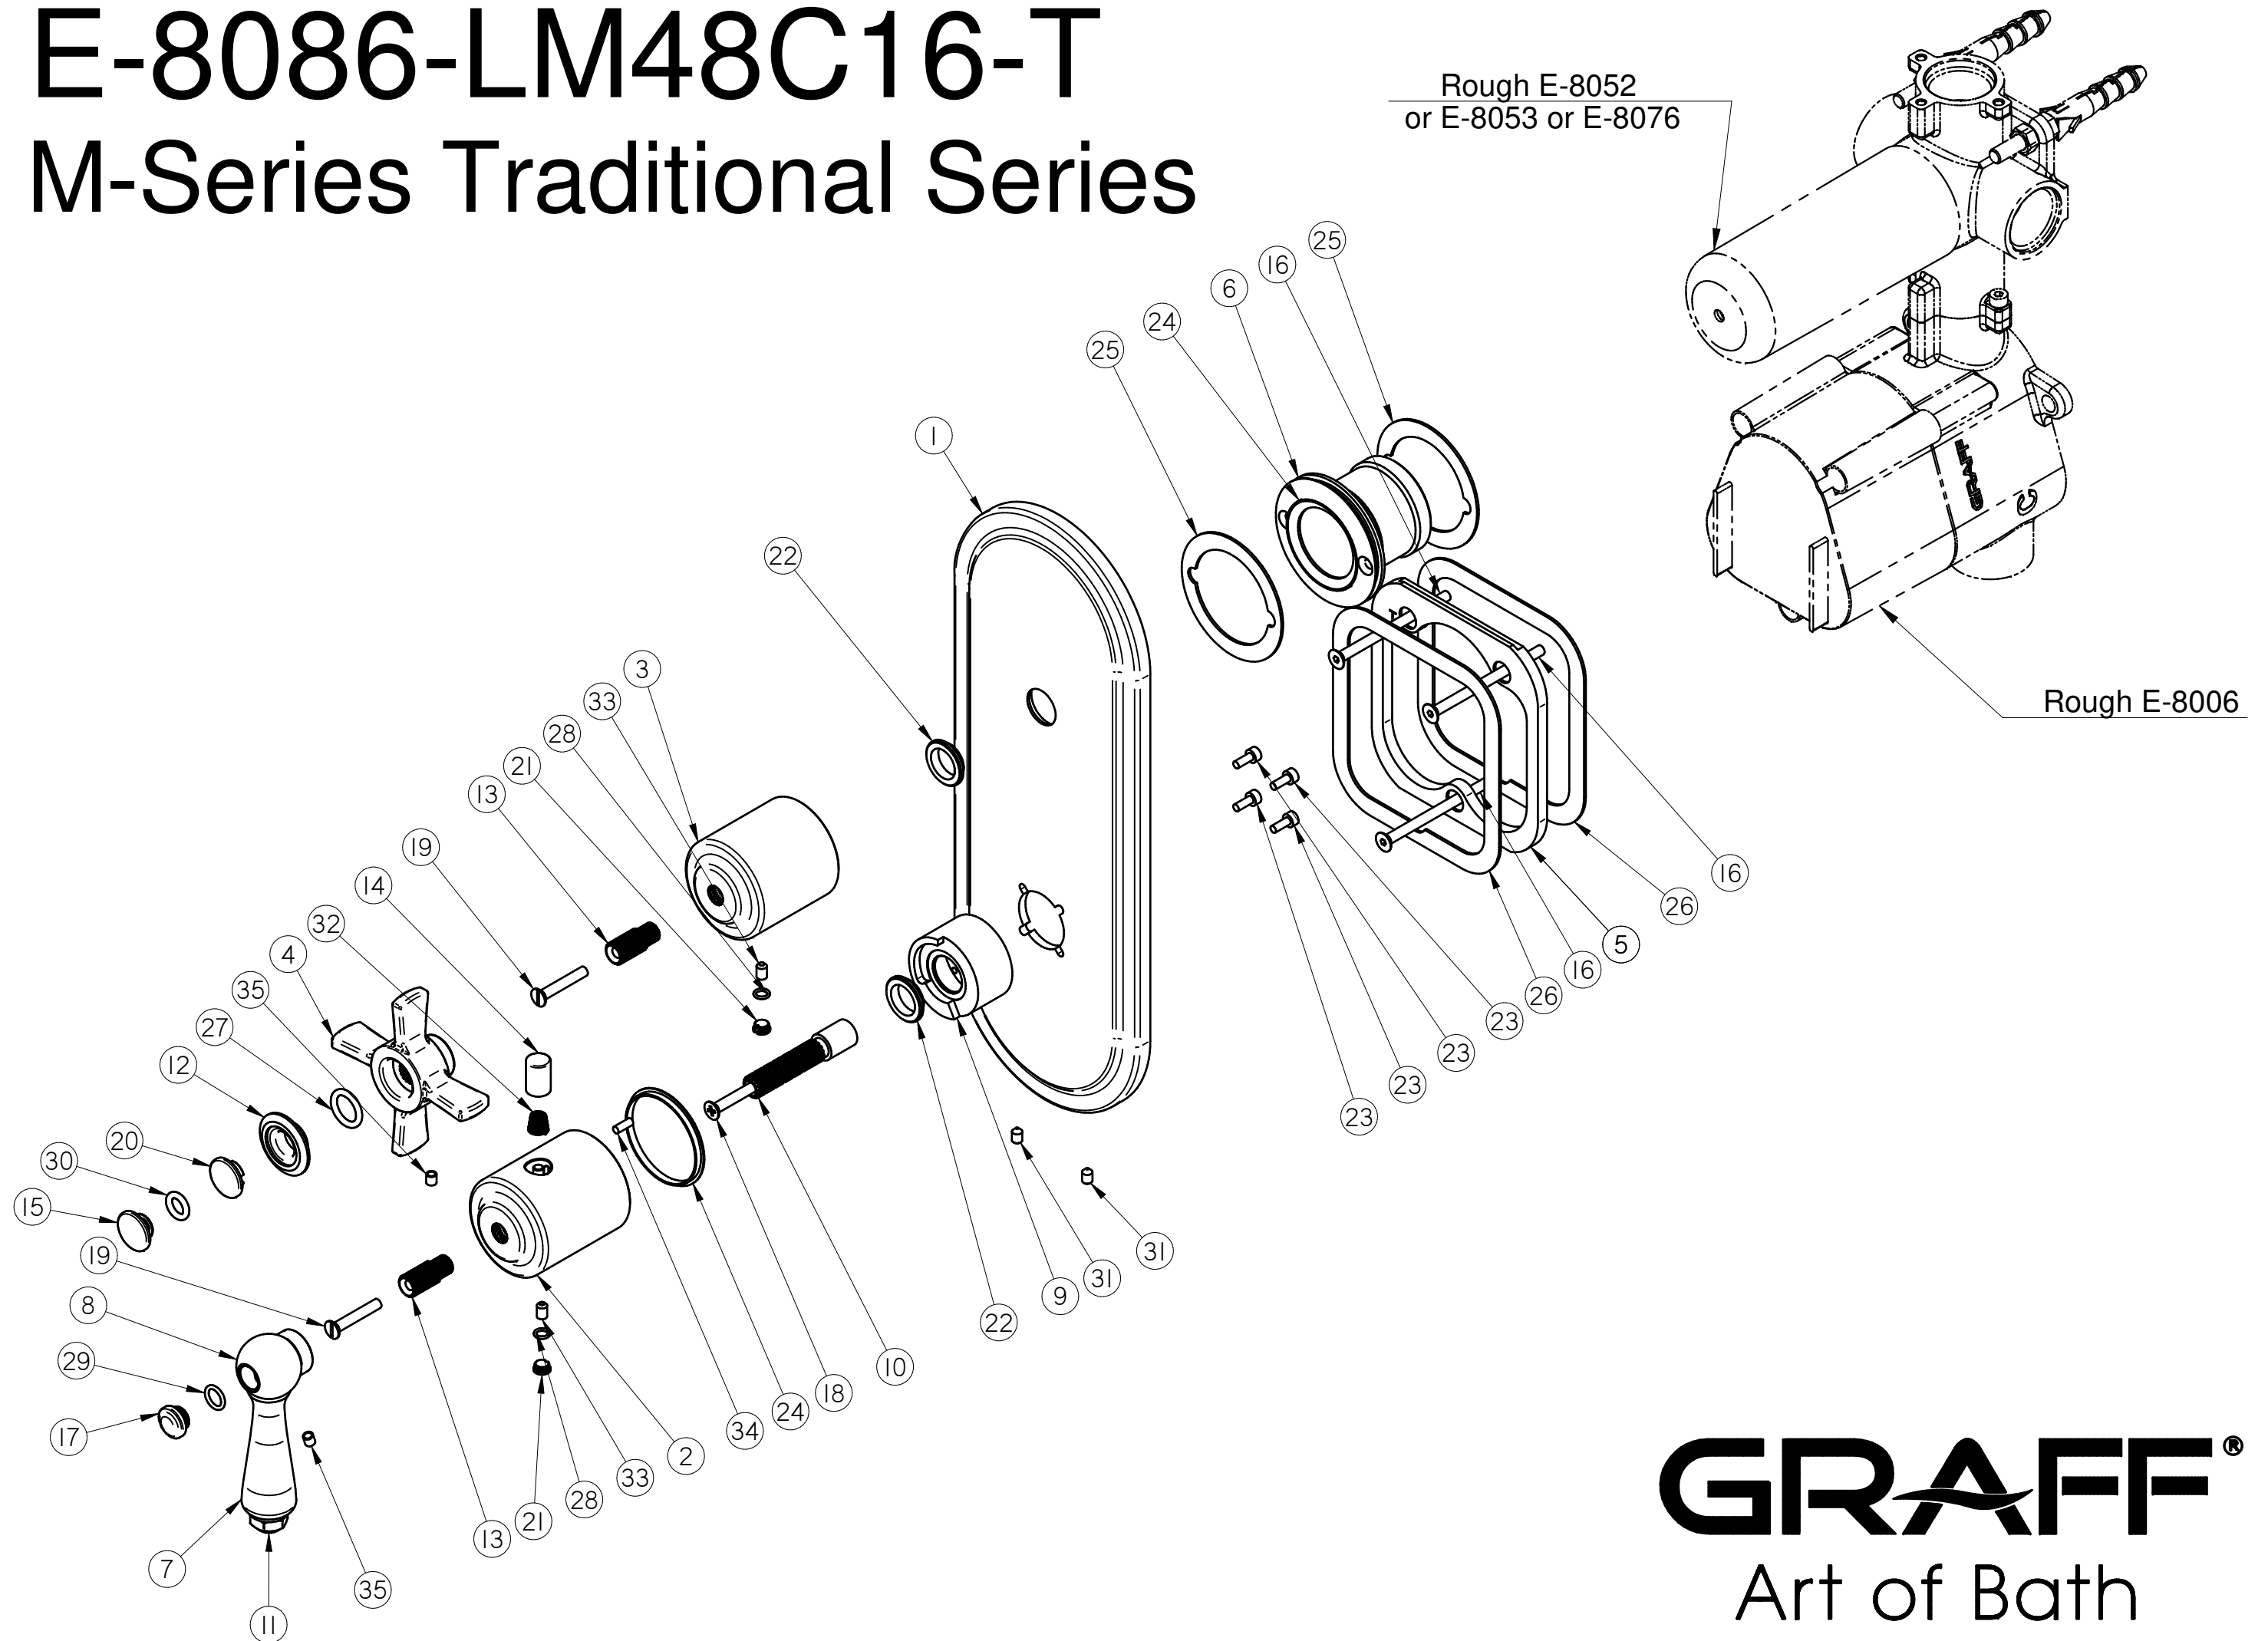

# E-8086-LM48C16-T

## M-Series Traditional Series

**GRAFF**<sup>®</sup>  
Art of Bath