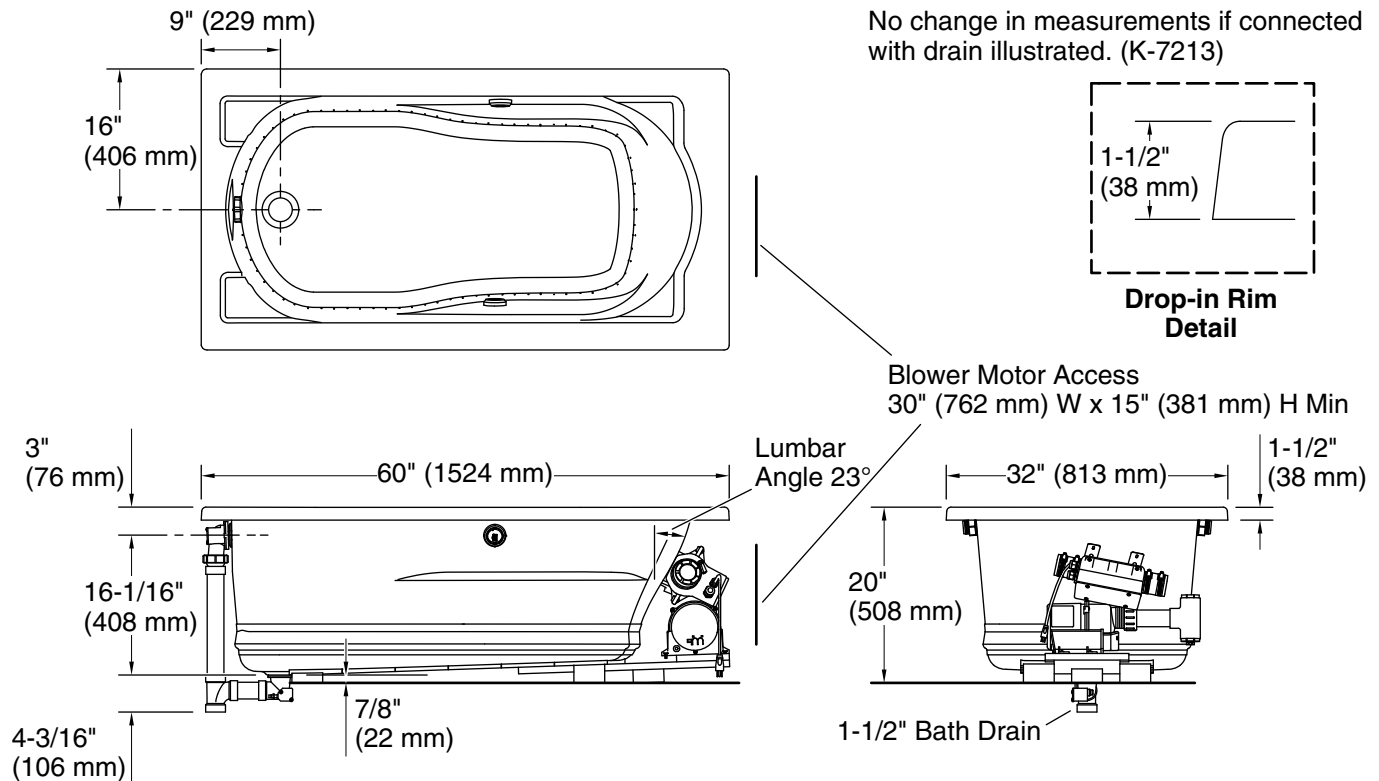

Required Electrical Service

Two dedicated circuits required, protected with Class A Ground-Fault Circuit-Interrupter (GFCI). Outside North America, this device may be known as a Residual Current Device (RCD).

Blower, Heated	120 V, 15 A, 60 Hz
Surface:	
Air bath:	120 V, 15 A, 60 Hz

Technical Information

All product dimensions are nominal.

Installation:	Drop-in
Drain location:	End
Basin area, bottom:	42" x 20" (1067 mm x 508 mm)
Basin area, top:	51" x 24" (1295 mm x 610 mm)
Weight:	137.5 lbs (62.4 kg)
Minimum floor load:	47 lbs/ft² (229.5 kg/m²)
Water depth:	16" (406 mm)
Water capacity:	60 gal (227.1 L)
Cutout:	Drop-in, 58" x 30" (1473 mm x 762 mm)
Electrical component rating:	Blower: 120 V, 10 A, 60 Hz Heated Surface: 120 V, 0.5 A, 60 Hz, 65

Notes

Measure your actual product for rough-in details. Install this product according to the installation instructions.

The hot water supply should be 70% of the capacity of the bath or greater. Installations will vary.