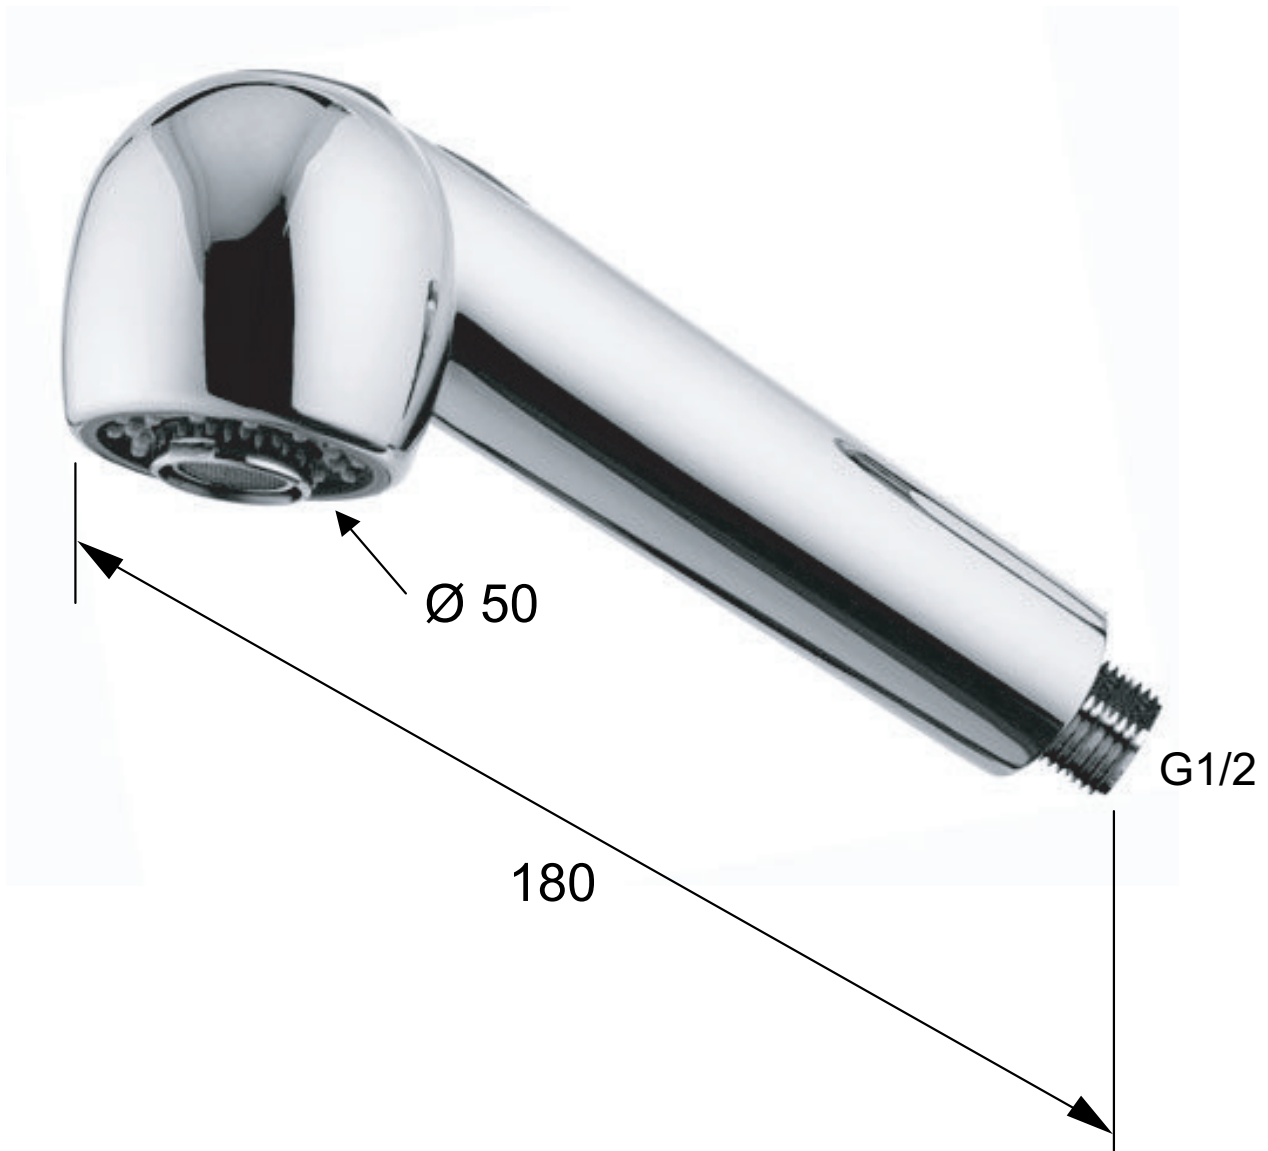

DANIEL

SCHEDA TECNICA TECHNICAL FEATURES

ART. COD.

A413

MATERIALI / MATERIALS

ABS CROMATO / CHROME PLATED ABS

CROMATURA / CHROME PLATING

UNI EN 248