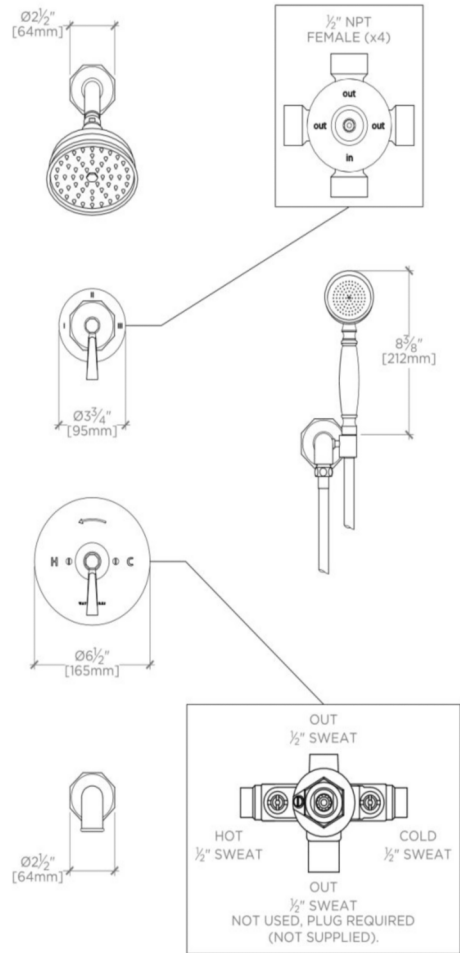

ROADSTER

RDSP17

Roadster Pressure Balance Shower Package with 5" Shower Rose, Handshower, Tub Spout and Diverter Lever Handle

TECHNICAL DETAILS

Suggested Application: Bath
Water Pressure Maximum: 85.0 psi
Water Pressure Minimum: 20.0 psi
Water Pressure Recommended: 45.0 psi

INSPIRATION

Inspired by vintage sports cars, these classic yet sharp silhouettes feature octagonal indices and geometric forms: perfect for giving any bath a dash of retro cool.

CODES & STANDARDS

See individual component styles for Code Compliance. RDSH01, UNSH32, RDPB10, GUPB81, RDHS01, UN3PR1, GUDV65, RDVC50, RDTS80

PRODUCT FEATURES

This shower package is composed of the following product styles: RDSH01, UNSH32, RDPB10, GUPB81, RDHS01, UN3PR1, GUDV65, RDVC50, RDTS80

ROADSTER

RDSP17

Roadster Pressure Balance Shower Package with 5" Shower Rose, Handshower, Tub Spout and Diverter Lever Handle

RDSP17 SIDE VIEW

THIS DRAWING IS NOT INTENDED FOR USE AS A PIPING SCHEMATIC

RDSP17 FRONT VIEW