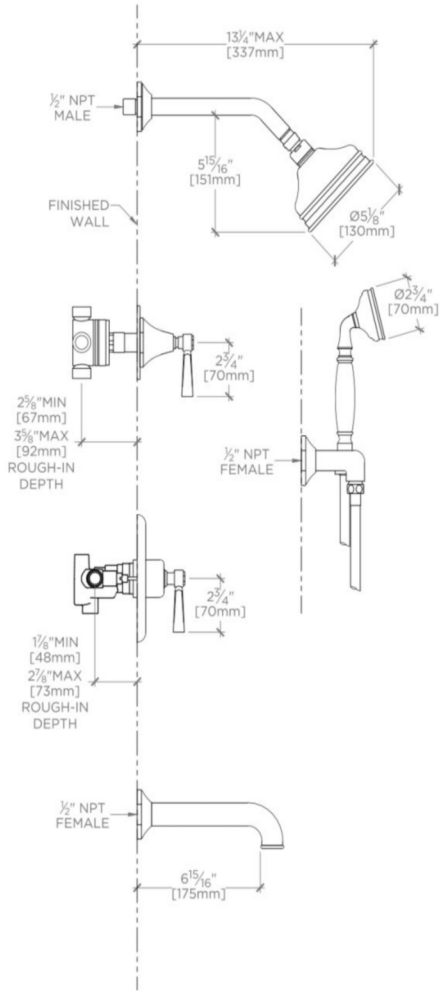

ROADSTER

RDSP17

Roadster Pressure Balance Shower Package with 5" Shower Rose, Handshower, Tub Spout and Diverter Lever Handle

TECHNICAL DETAILS

Suggested Application: Bath
Water Pressure Maximum: 85.0 psi
Water Pressure Minimum: 20.0 psi
Water Pressure Recommended: 45.0 psi

PRODUCT FEATURES

This shower package is composed of the following product styles: RDSH01, UNSH32, RDPB10, GUPB81, RDHS01, UN3PR1, GUDV65, RDVC50, RDTS80

ROADSTER

RDSP17

Roadster Pressure Balance Shower Package with 5" Shower Rose, Handshower, Tub Spout and Diverter Lever Handle

RDSP17 SIDE VIEW

THIS DRAWING IS NOT INTENDED FOR USE AS A PIPING SCHEMATIC

RDSP17 FRONT VIEW