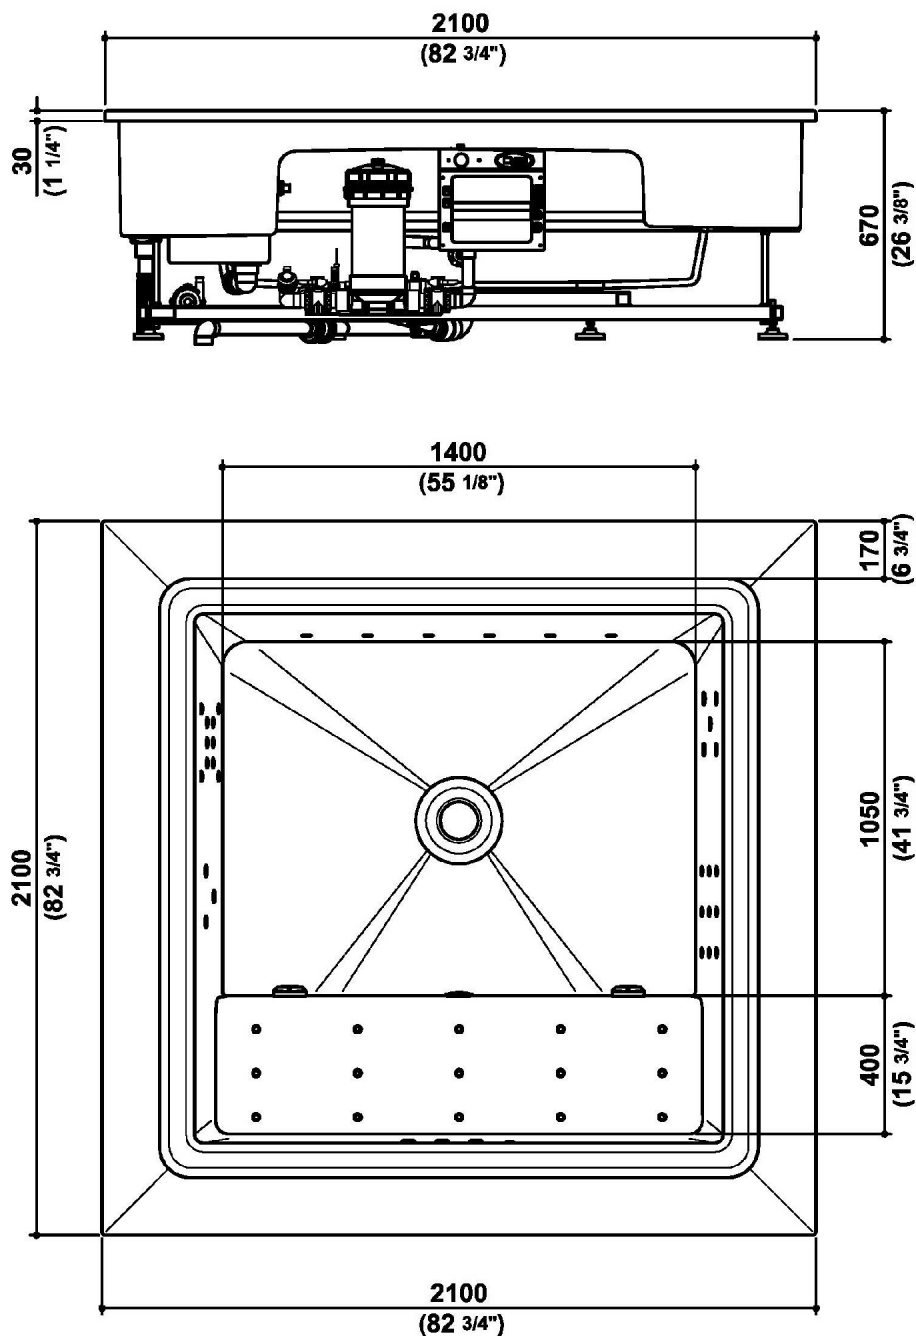

Con ozonizzatore, telecomando e impianto audio bluetooth.

Colore warm grey.

Dimensioni: 2100 mm x 2100 mm x h. 670 mm parte incasso.

Built-in tub with skimming lip, built with a special fiberglass/gelcoat anti-osmosis. Steel support frame resting on 8 adjustable feet. Inox nozzles.

With ozonator, remote controller and bluetooth audio system.

Warm grey color.

Dimensions: 2100 mm x 2100 mm x h. built-in part 670 mm.

QUADRAT POOL

9S5AWGRSOTR Disegno Complessivo / Overall Drawing

QUADRAT POOL

9S5AWGRSOTR

Dati operativi / Specifications		
Dimensioni / Dimensions	2110 x 2110 x h. 600 mm	83 5/64 x 83 5/64 x 23 5/8 inc
Marcatura CE / CE Marking	Si	
Peso netto / Net weight	300.00 kg	661.76 lb
Peso operativo / Working weight	1580.00 kg	3483.90 lb
Capacità / Capacity	1062.00 l	291.03 gal

QUADRAT POOL

9S5AWGRSOTR Pesi e Misure / Weights and Sizes

Peso (Kg) Weight (lb)	350,00 (Kg)	771,61 (lb)
Volume (dc3) - (in3)	4428,61 (dc3)	270250,17 (in3)
h (mm) - (in)	915,00 (mm)	36,02 (in)
L1 (mm) - (in)	2200,00 (mm)	86,61 (in)
L2 (mm) - (in)	2200,00 (mm)	86,61 (in)