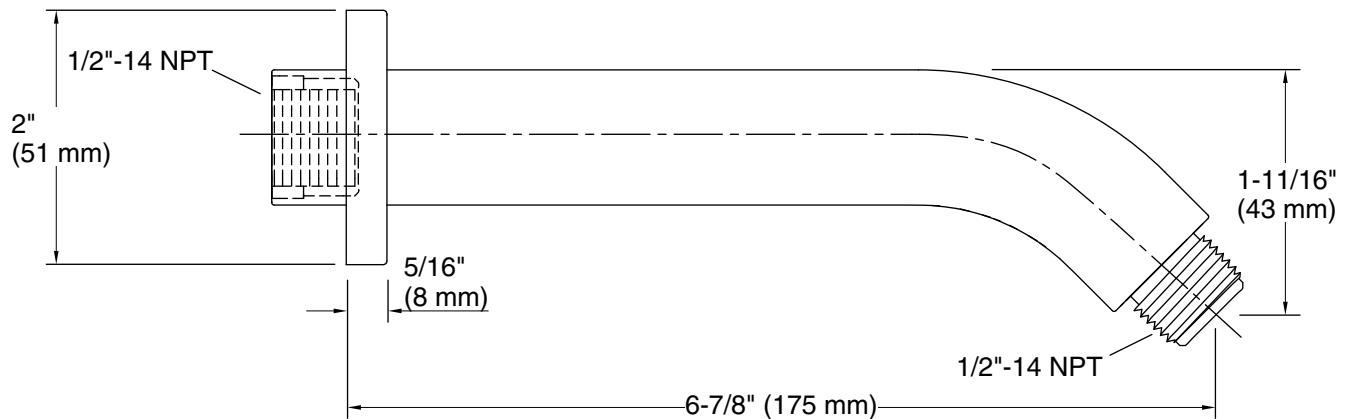

Technical Information

All product dimensions are nominal.

Installation Type: Wall-mount

Material: Brass

Notes

Install this product according to the installation guide.