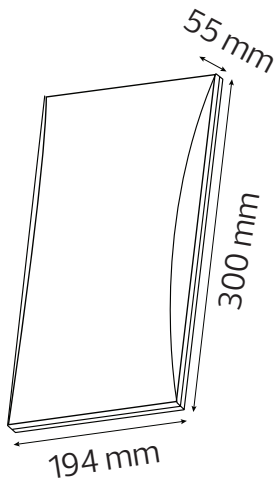

Technical Drawing