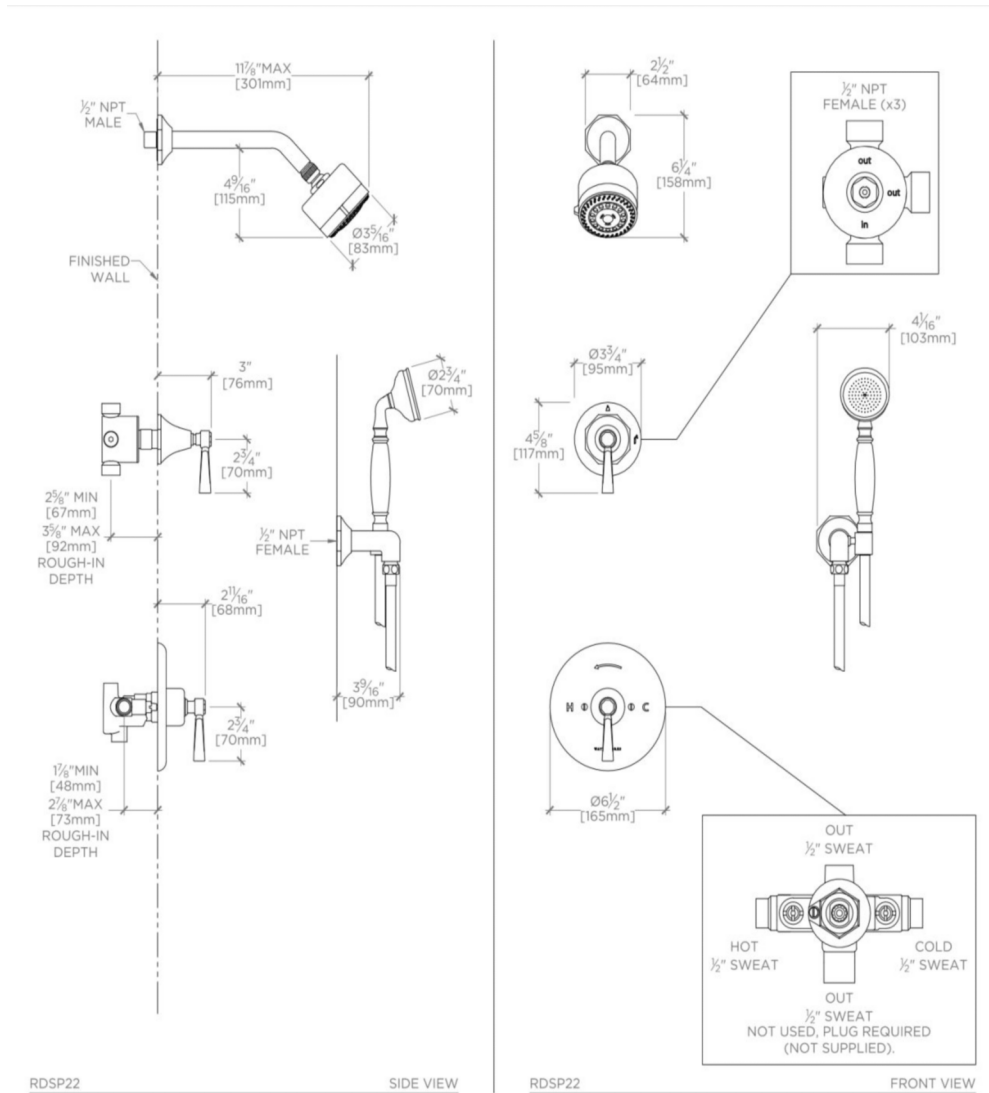

## ROADSTER

RDSP22

Roadster Pressure Balance Shower Package with 3 1/4" Shower Head, Handshower and Diverter Lever Handle

SHOWN IN ROADSTER PRESSURE BALANCE SHOWER PACKAGE WITH 3 1/4" SHOWER HEAD, HANDSHOWER AND DIVERTER

### PRODUCT FEATURES

This shower package is composed of the following product styles: RDSH01, UNSH03, RDPB10, GUPB81, RDHS01, UN2PG1, GUDV23, RDVC50

## RDSP22

Roadster Pressure Balance Shower Package with 3 1/4" Shower Head, Handshower and Diverter Lever Handle

RDSP22 SIDE VIEW  
THIS DRAWING IS NOT INTENDED FOR USE AS A PIPING SCHEMATIC

RDSP22 FRONT VIEW