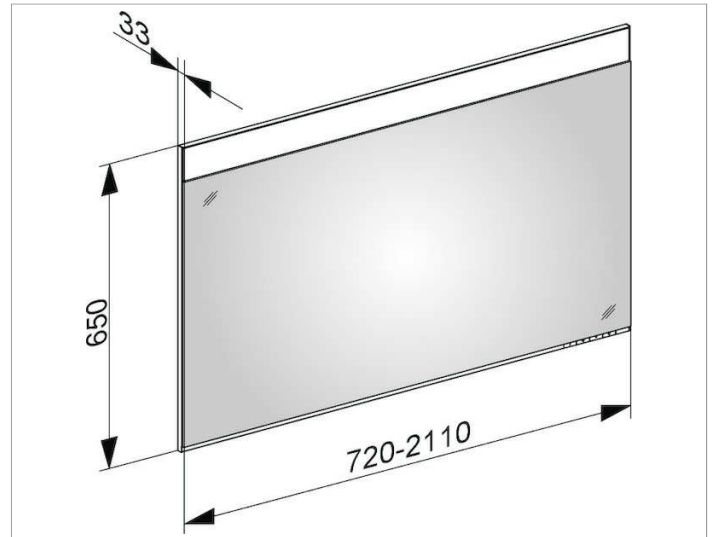

Edition 400

11496170103 Light mirror customized

**PRODUCT**

**DRAWING**

**PRODUCT ATTRIBUTES**

adjustable light colour from 2700 kelvin (warm white) to 6500 kelvin (daylight),

continuous aluminium frame

Operation:

key panel with capacitive touch sensor,

DALI controlled

Illumination:

LED (lifespan > 30.000 hours)

infinitely dimmable

EEK: A++, A+, A ,

**DIMENSION**

720 - 1050 mm

**NOTE**

Exterior measurement = width x height x depth