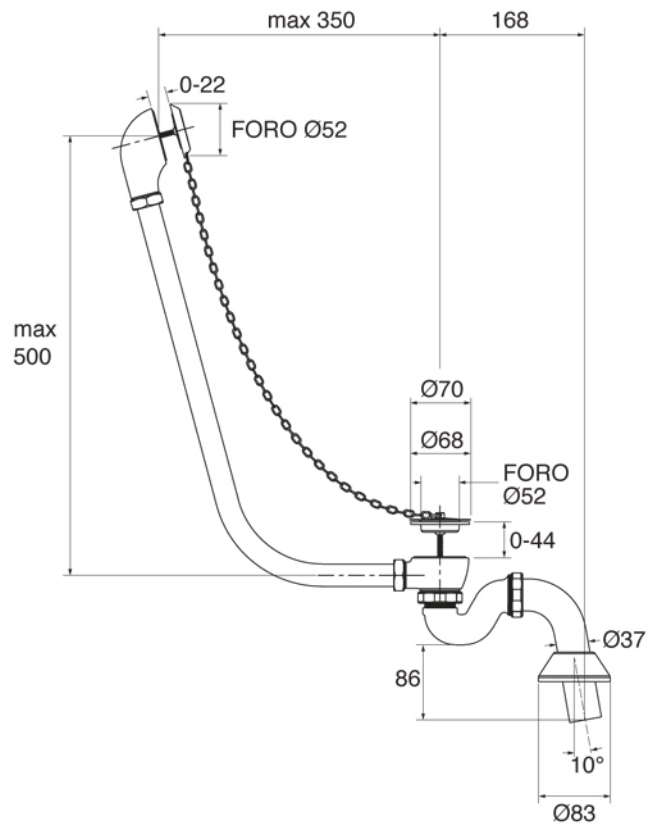

CAST IRON BATHTUB Collection	
Code	Description
9155	<b>Cast iron bathtub 1750x820 (Kg. 150 - Lt. 230)</b> Without tap holes, external unfinished
9172 9174-C	<b>Cast iron feet</b> Unfinished White
103	<b>External painting</b> External painting White
105	External painting RAL
106	Gold leaf decoration
107	Silver leaf decoration

Verona - Italy  
tel. +39 045 8006917  
fax. +39 045 8020111  
gentry-home.com

CAST IRON BATHTUB Collection	
Code	Description
0190-C 0191-I/N/O/OR 0191-B/ND/R	<p><b>Exposed bath waste with drain stopper chain and overflow with exposed pipes for floor connector and siphon</b></p> <p>Chrome Incalux, Nickel, Dark Gold, Rose Gold Bronze, Dark Nickel, Copper</p>