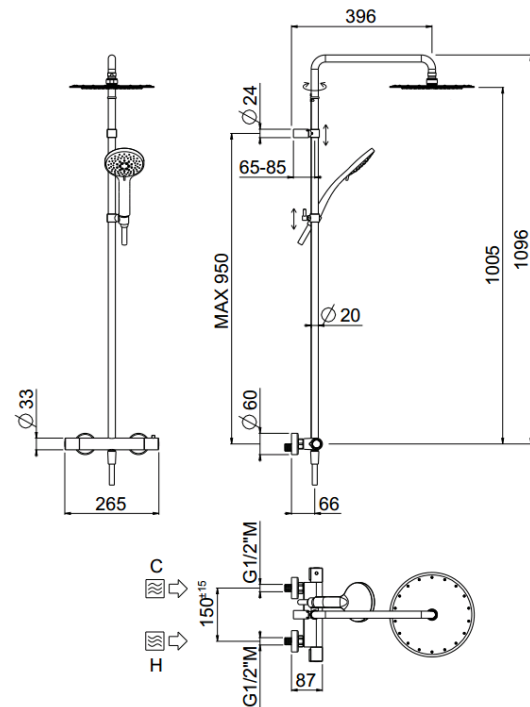

Rigoletto

Rigoletto Stick shower head
00-1902X-N-CRX

TECHNICAL INFORMATION

Bridge shower column including exposed thermostatic mixer with diverter and brass handles, turning bar with adjustable mounting. Round shower head, Ø300, non-liming, inspectable and serviceable in chromed stainless steel. 3 jets non-liming shower in ABS. Smooth double anti-torsion PVC flexible hose, cm 150. CHROME

Flow rate:
x rubinetto

PICTURE

SPARE PARTS

ORIC031
T°

ORIC032
2 vie / ways

FEATURES

rain jet

central jet

side jet

double anti-torsion

adjustable column

inspectable round

TECHNICAL DRAWING

FINISHINGS