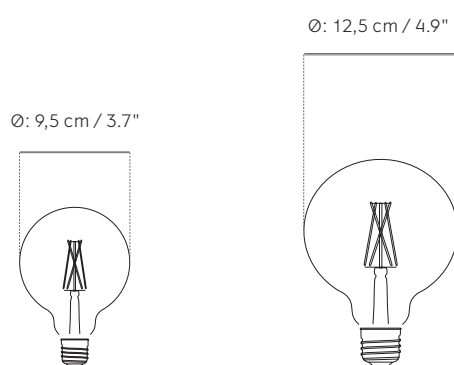

Globe Bulb, Clear

Product Type

Dim to Warm Bulb

Environment

Indoor

Dimensions (cm / in)

Globe Bulb, LED, 95

Ø: 9,5 cm / 3.7"

Globe Bulb, LED, 125

Ø: 12,5 cm / 4.9"

Materials

Glass, LED Filament

Weight item (kg)

Globe Bulb, LED, 95: 0,06 kg

Globe Bulb, LED, 125: 0,1 kg

Voltage (V)

220 - 240V

Light Source & Energy Efficiency Class

E27, 4 Watt

Light Specification

2000-2700 Kelvin

Ra > 95

Dimmer

Yes, Dim to Warm.

Canopy

N/A

Cord Material and Colour

N/A

Cord Length (cm / in)

N/A

Classification

CE and IP20

Certifications

N/A

Packaging Type

Brown Gift Box

Packaging Measurement (H * W * D)

Globe Bulb, LED, 95

20 cm * 13,5 cm * 13,5 cm

Globe Bulb, LED, 125

24 cm * 16,5 cm * 16,5 cm

Care Instructions

Use a soft dry cloth to clean. Do not use any cleaners with chemicals or harsh abrasives.

Avoid using water.