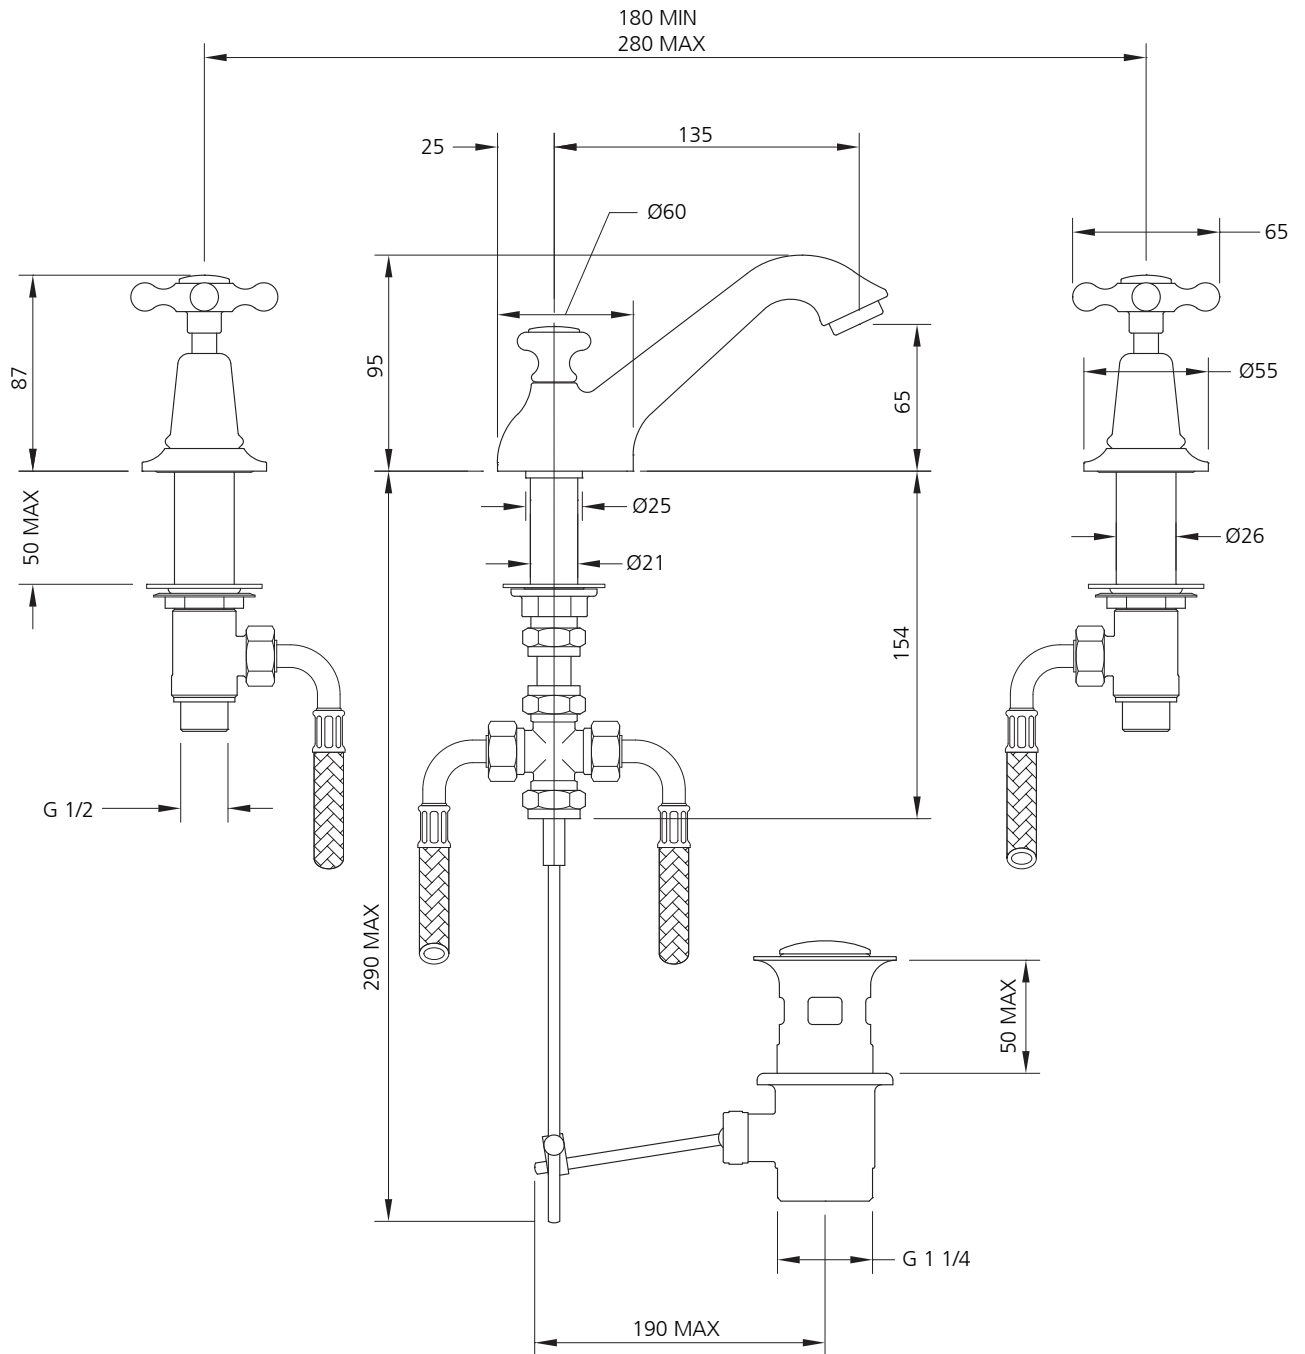

LEFROY BROOKS

IBROC HOUSE ESSEX ROAD
HODDESDON HERTS EN11 0QS UK
T: +44 (0)1992 708 316 F: +44 (0)1992 708 317

CH-1216

EDWARDIAN THREE HOLE BASIN MIXER
WITH CONNAUGHT HANDWHEELS AND POP-UP WASTE

DIMENSIONAL DATA SHEET

DATE: 21 May 2010

ISSUE: 018

©COPYRIGHT 2010. CHRISTO LEFROY BROOKS. ALL RIGHTS RESERVED.

DIMENSIONS IN MILLIMETRES

WHILST EVERY EFFORT IS MADE TO ENSURE THE ACCURACY OF THESE DATA SHEETS THEY ARE SUBJECT TO CHANGE WITHOUT NOTICE AS PART OF THE COMPANY'S PRODUCT DEVELOPMENT PROCESS