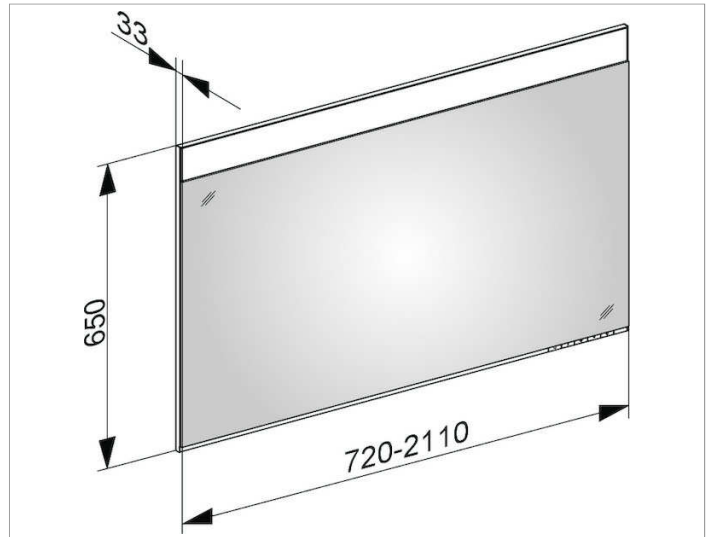

Edition 400

11496170104 Light mirror customized

PRODUCT

DRAWING

PRODUCT ATTRIBUTES

with mirror heating(placed in the middle)
 adjustable light colour from 2700 kelvin (warm white)
 to 6500 kelvin (daylight), continuous aluminium frame
 Operation:
 key panel with capacitive touch sensor,
 DALI controlled
 Mirror heating:
 visual display of the heat up period,
 automatic switch-off is performed after 20 minutes
 Illumination:
 LED (lifespan > 30.000 hours)
 infinitely dimmable
 EEK: A++, A+, A ,

DIMENSION

720 - 1050 mm

NOTE

Exterior measurement = width x height x depth