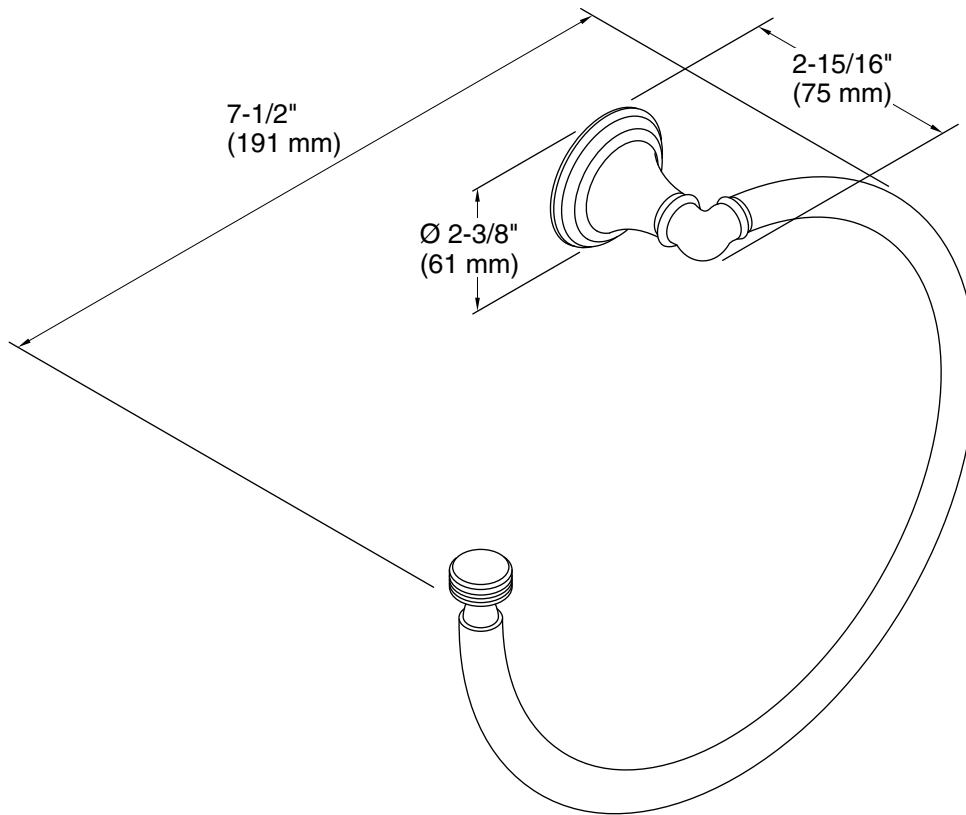

Technical Information

All product dimensions are nominal.

Material: Metal

Notes

Install this product according to the installation guide.

CAUTION: Risk of personal injury. Do not install these products in any area where they are likely to be used inadvertently as a grab bar or support bar. These products are not designed or intended for use as a grab bar or support bar.