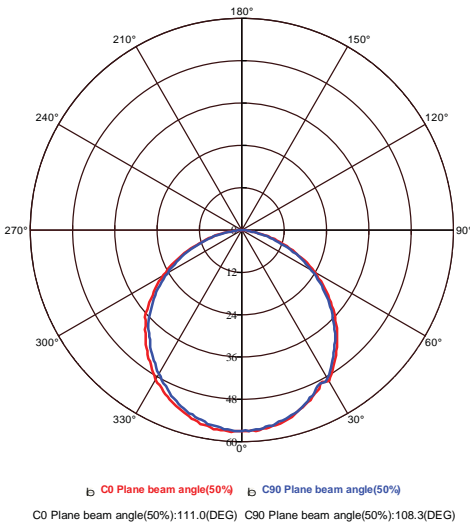

## Technical Drawing

## Photometric Diagram

## Technical Data

Voltage (V)	100-240V
Product Wattage (W)	5
Equivalence with incandescent lamp(W)	40
Colour Render Index (Ra)	>Ra70
Colour Temperature (K)	4200K
Materials	ABS
Protection Class	II
Dimmable	No
EEI	A to A++
Warm-up time up to 60 %of the full light output	Instant Full Light
Luminous Flux (lm)	270
Luminous Efficacy (lm/W)	52
Rated Life (hrs) ⌚	30.000
IP Rating	65
Power Factor	>0.5
Beam Angle	105°
Starting Time	<0.2s
Number of ON-OFF cycling	x15.000