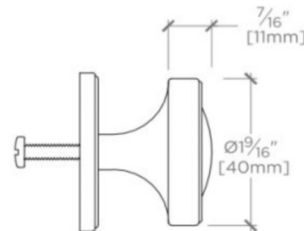

## RONDELLE

ROHW02

Rondelle 1 1/2" Knob

MOUNTING HARDWARE INCLUDED		
STYLE #	DESCRIPTION	QTY
998945	Service Parts 8-32 1" Truss Head Machine Screw, Combo, Slotted	1
998946	Service Parts 8-32 1 1/2" Truss Head Machine Screw, Combo, Slotted	1

TOP VIEW SCALE: 6"=1'-0"

ISO VIEW SCALE: 6"=1'-0"

FRONT VIEW SCALE: 6"=1'-0"

SIDE VIEW SCALE: 6"=1'-0"