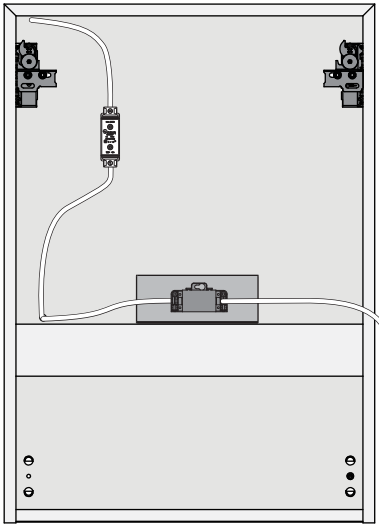

6.3

6.4

AC

6.5

6.6

6.7

6.8

ON (Warning icon)

Furniture cable (L T)

Wall cable (N)

7

8

9

10

11

12