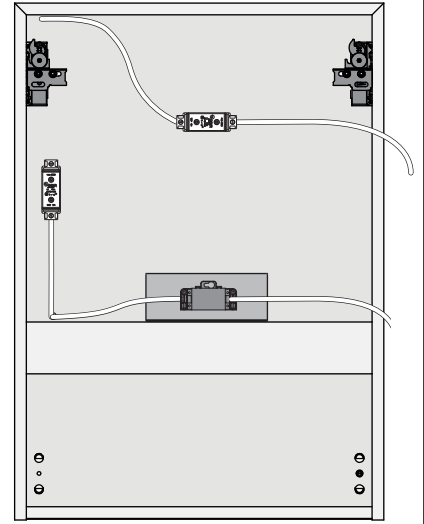

6.3

6.4

AC

6.5

6.6

6.7

6.8

ON (Warning icon)

Furniture cable (L T)

Wall cable (N)

7

8

9

10

11

12