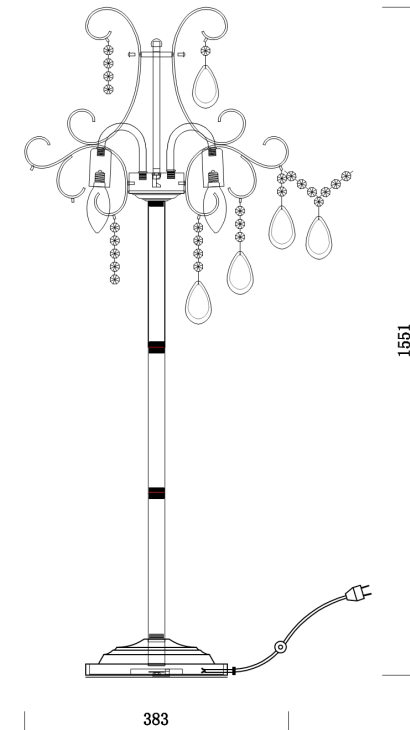

FREYA
TRADITION OF QUALITY

INSTRUCTION

Model: FR2302FL-04WG

Floor Lamp

A	B	C	D	E	F	G
6pcs	6pcs	6pcs	12pcs	12pcs	6pcs	12pcs

4 x E14 (40W)

FREYA-LIGHT.COM