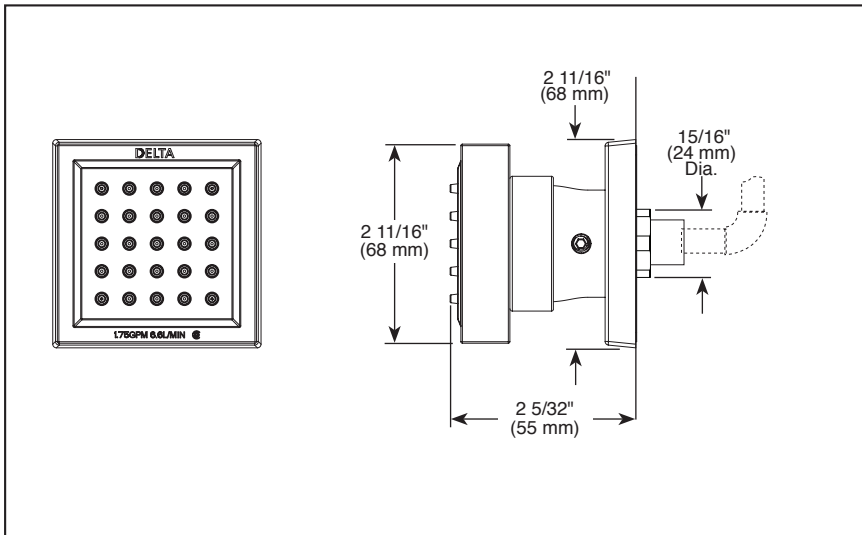

▲ Designate Proper Finish Suffix

see what Delta can do™

BODY SPRAY

FEATURES:

- Lumicoat™ Finish (brilliance finishes only) on model numbers with "PR"
- Lumicoat™ Finishes easily wipe clean without cleaners and chemicals on the products most commonly touched areas

STANDARD SPECIFICATIONS

- Max. flow rate 1.75 gpm @ 80 psi, 6.6 L/min @ 550 kPa
- 1/2" rough-in*
- 30° up and down adjustment
- Solid brass construction
- Matching finish spray face
- Touch-clean® nubs

*Note: This installation requires a 1/2" male threaded pipe fitting to extend 1/4" beyond the finished surface.

WARRANTY

- Parts and Finish - Lifetime limited warranty; or for commercial purchasers, 10 years for multi-family residential (apartments and condominiums) and 5 years for all other commercial uses, in each case from the date of purchase.
- Electronic Parts and Batteries (if applicable) - 5 years from the date of purchase; or for commercial purchasers, 1 year from the date of purchase. No warranty is provided on batteries.

COMPLIES WITH:

- ASME A112.18.1 / CSA B125.1

Delta reserves the right (1) to make changes in specifications and materials, and (2) to change or discontinue models, both without notice or obligation. Dimensions are for reference only. See current full-line price book or www.deltafaucet.com for finish options and product availability.