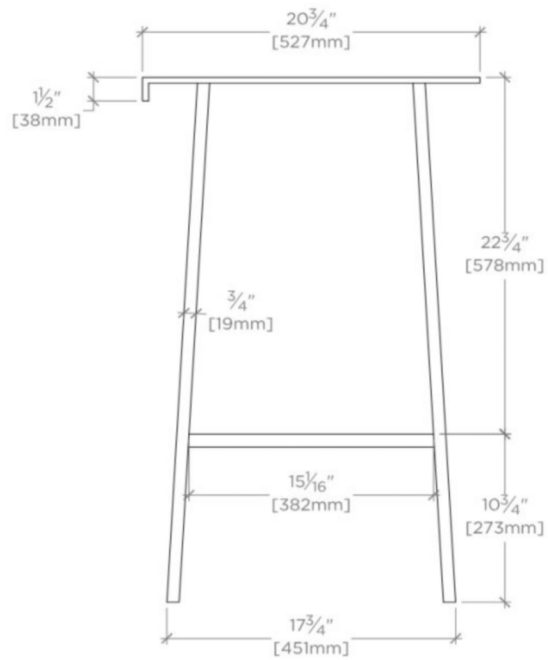

ROWAN

ROWS01

Rowan Single Washstand 26" x 20 3/4" x 33 1/2"

SHOWN IN ROWAN SINGLE WASHSTAND 26" X 20 3/4" X 33 1/2" | ROWS01

TECHNICAL DETAILS

Adjustable Levelers / Feet: Y
Depth / Width: 20 3/4"
Height: 33 1/2"
Leg Material: Metal
Length: 26"
Number of Legs: Four
Primary Material: Solid Brass
Rough-in Supply Height Recommended: 21"
Rough-in Waste Height Recommended: 19"
Sink Visibility: Y
Suggested Application: Bath

PRODUCT FEATURES

Solid brass construction

Hand applied finish

Slab tops, shelves, and sinks are sold separately

Shown with SALV25; oval undermount sink size not to exceed 17 13/16" x 15 1/16" x 7 11/16".

WATERWORKS

ROWAN

ROWS01

Rowan Single Washstand 26" x 20 3/4" x 33 1/2"

TOP VIEW

SCALE: 1"=1'-0"

FRONT VIEW

SCALE: 1"=1'-0"

SIDE VIEW

SCALE: 1"=1'-0"