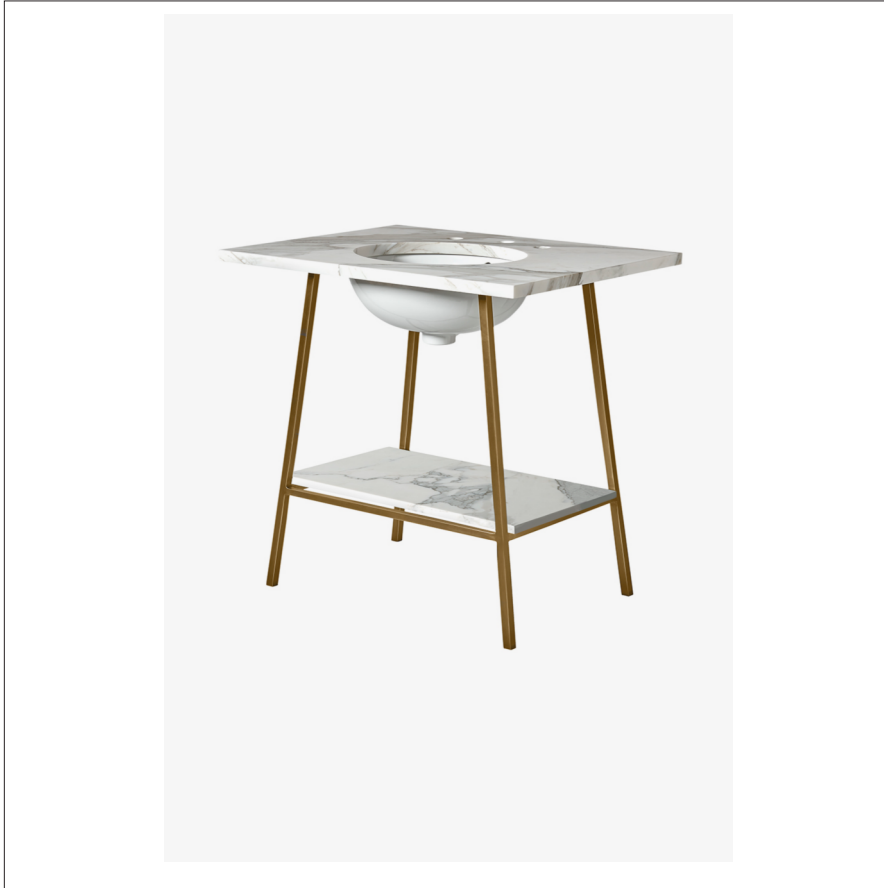

ROWAN

ROWS01

Rowan Single Washstand 26" x 20 3/4" x 33 1/2"

SHOWN IN ROWAN SINGLE WASHSTAND 26" X 20 3/4" X 33 1/2" | ROWS01

TECHNICAL DETAILS

Adjustable Levelers / Feet: Y
Depth / Width: 20 3/4"
Height: 33 1/2"
Leg Material: Metal
Length: 26"
Number of Legs: Four
Primary Material: Solid Brass
Rough-in Supply Height Recommended: 21"
Rough-in Waste Height Recommended: 19"
Sink Visibility: Y
Suggested Application: Bath

INSPIRATION

Inspired by mid-century classics, the sleek construction of the Rowan collection captures the allure of minimalist design in both modern and traditional spaces. The slim architectural forms of the solid brass washstand showcase the beauty and texture of its metal and stone.

PRODUCT FEATURES

Solid brass construction

Hand applied finish

Slab tops, shelves, and sinks are sold separately

Shown with SALV25; oval undermount sink size not to exceed 17 13/16" x 15 1/16" x 7 11/16".

WATERWORKS

ROWAN

ROWS01

Rowan Single Washstand 26" x 20 3/4" x 33 1/2"

TOP VIEW

SCALE: 1"=1'-0"

FRONT VIEW

SCALE: 1"=1'-0"

SIDE VIEW