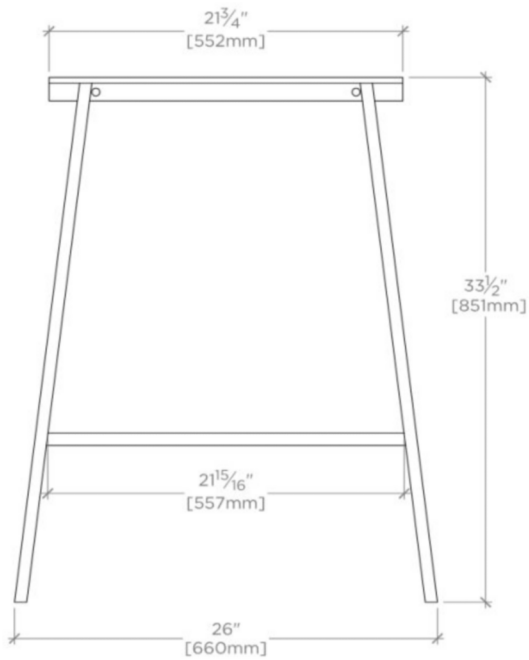

ROWAN

ROWS01

Rowan Single Washstand 26" x 20 3/4" x 33 1/2"

SHOWN IN ROWAN SINGLE WASHSTAND 26" X 20 3/4" X 33 1/2" | ROWS01

TECHNICAL DETAILS

Adjustable Levelers / Feet: Y
Depth / Width: 20 3/4"
Height: 33 1/2"
Leg Material: Metal
Length: 26"
Number of Legs: Four
Primary Material: Solid Brass
Rough-in Supply Height Recommended: 21"
Rough-in Waste Height Recommended: 19"
Sink Visibility: Y
Suggested Application: Bath

PRODUCT FEATURES

Solid brass construction

Hand applied finish

Slab tops, shelves, and sinks are sold separately

Shown with SALV25; oval undermount sink size not to exceed 17 13/16" x 15 1/16" x 7 11/16".

WATERWORKS

ROWAN

ROWS01

Rowan Single Washstand 26" x 20 3/4" x 33 1/2"

TOP VIEW

SCALE: 1"=1'-0"

FRONT VIEW

SCALE: 1"=1'-0"

SIDE VIEW

SCALE: 1"=1'-0"