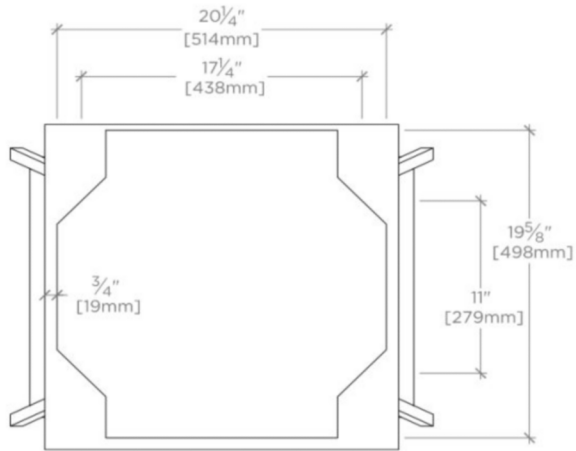

ROWAN

ROWS01

Rowan Single Washstand 26" x 20 3/4" x 33 1/2"

SHOWN IN ROWAN SINGLE WASHSTAND 26" X 20 3/4" X 33 1/2" | ROWS01

TECHNICAL DETAILS

Adjustable Levelers / Feet: Y
Depth / Width: 20 3/4"
Height: 33 1/2"
Leg Material: Metal
Length: 26"
Number of Legs: Four
Primary Material: Solid Brass
Rough-in Supply Height Recommended: 21"
Rough-in Waste Height Recommended: 19"
Sink Visibility: Y
Suggested Application: Bath

PRODUCT FEATURES

Solid brass construction

Hand applied finish

Slab tops, shelves, and sinks are sold separately

Shown with SALV25; oval undermount sink size not to exceed 17 13/16" x 15 1/16" x 7 11/16".

WATERWORKS

ROWAN

ROWS01

Rowan Single Washstand 26" x 20 3/4" x 33 1/2"

TOP VIEW

SCALE: 1"=1'-0"

FRONT VIEW

SCALE: 1"=1'-0"

SIDE VIEW

SCALE: 1"=1'-0"