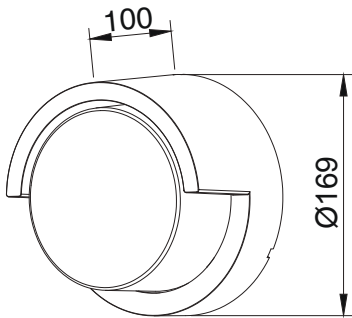

LED GARDEN LAMP

Product&Family Code: 076 019 0012

SUGA-12/RC

Technical Drawing

Technical Data	
Voltage (V)	85-265V
Product Wattage (W)	12
Equivalence with incandescent lamp(W)	96
Colour Render Index (Ra)	>Ra70
Colour Temperature (K)	4200K
Materials	ABS
Protection Class	II
Dimmable	No
EEI	A to A++
Warm-up time up to 60 %of the full light output	Instant Full Light
Luminous Flux (lm)	700
Luminous Efficacy (lm/W)	58
Rated Life (hrs) ⌚	30.000
IP Rating	65
Power Factor	>0.5
Beam Angle	128°
Starting Time	<0.2s
Number of ON-OFF cycling	x15.000