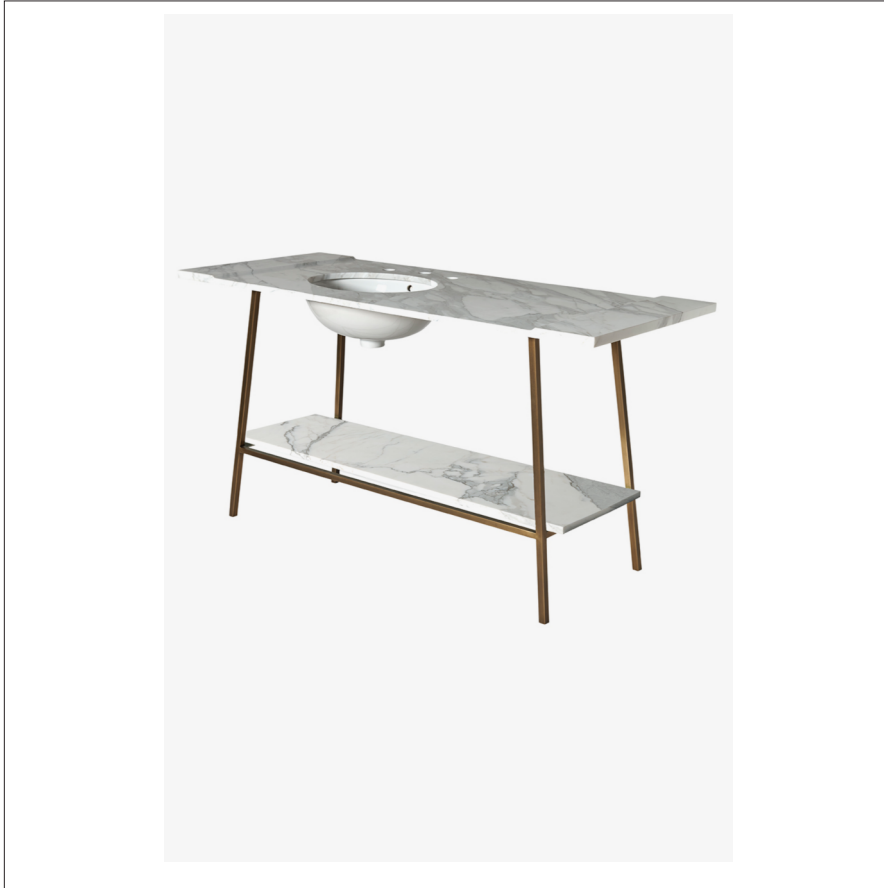

ROWAN

ROWS02

Rowan Single Washstand 45 1/2" x 20 3/4" x 33 1/2"

SHOWN IN ROWAN SINGLE WASHSTAND 45 1/2" X 20 3/4" X 33 1/2" | ROWS02

TECHNICAL DETAILS

Adjustable Levelers / Feet: Y
Depth / Width: 20 3/4"
Height: 33 1/2"
Leg Material: Metal
Length: 45 1/2"
Number of Legs: Four
Primary Material: Solid Brass
Rough-in Supply Height Recommended: 21"
Rough-in Waste Height Recommended: 19"
Sink Visibility: Y
Suggested Application: Bath

INSPIRATION

Inspired by mid-century classics, the sleek construction of the Rowan collection captures the allure of minimalist design in both modern and traditional spaces. The slim architectural forms of the solid brass washstand showcase the beauty and texture of its metal and stone.

PRODUCT FEATURES

Solid brass construction

Hand applied finish

Slab tops, shelves, and sinks are sold separately

Shown with SALV25; oval undermount sink size not to exceed 17 13/16" x 15 1/16" x 7 11/16".

WATERWORKS

ROWAN

ROWS02

Rowan Single Washstand 45 1/2" x 20 3/4" x 33 1/2"

TOP VIEW

SCALE: 3/4"=1'-0"

FRONT VIEW

SCALE: 3/4"=1'-0"

SIDE VIEW