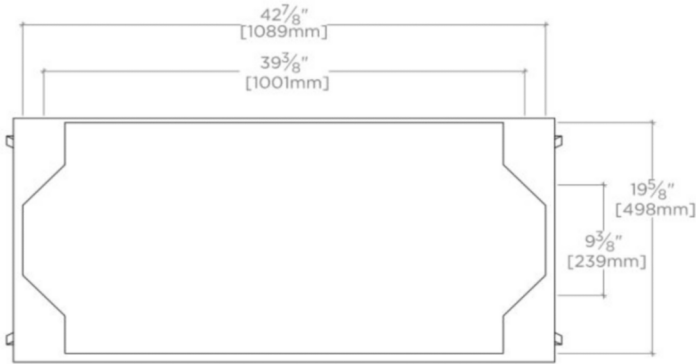

ROWAN

ROWS02

Rowan Single Washstand 45 1/2" x 20 3/4" x 33 1/2"

SHOWN IN ROWAN SINGLE WASHSTAND 45 1/2" X 20 3/4" X 33 1/2" | ROWS02

TECHNICAL DETAILS

Adjustable Levelers / Feet: Y
Depth / Width: 20 3/4"
Height: 33 1/2"
Leg Material: Metal
Length: 45 1/2"
Number of Legs: Four
Primary Material: Solid Brass
Rough-in Supply Height Recommended: 21"
Rough-in Waste Height Recommended: 19"
Sink Visibility: Y
Suggested Application: Bath

PRODUCT FEATURES

Solid brass construction

Hand applied finish

Slab tops, shelves, and sinks are sold separately

Shown with SALV25; oval undermount sink size not to exceed 17 13/16" x 15 1/16" x 7 11/16".

WATERWORKS

ROWAN

ROWS02

Rowan Single Washstand 45 1/2" x 20 3/4" x 33 1/2"

TOP VIEW

SCALE: 3/4"=1'-0"

FRONT VIEW

SCALE: 3/4"=1'-0"

SIDE VIEW

SCALE: 3/4"=1'-0"