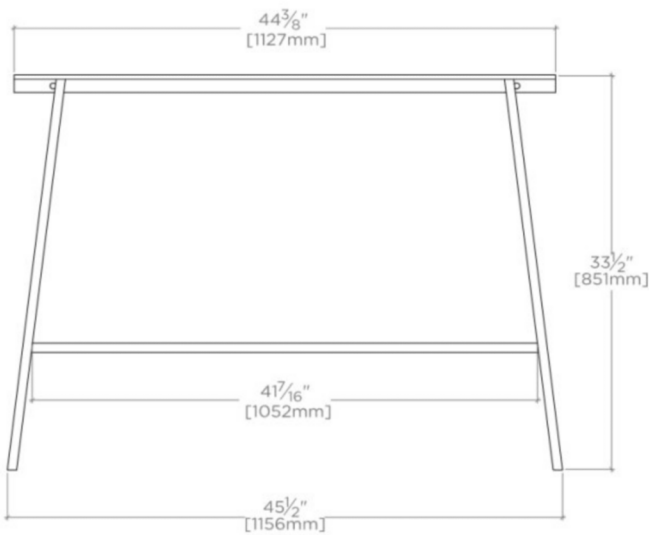

ROWAN

ROWS02

Rowan Single Washstand 45 1/2" x 20 3/4" x 33 1/2"

SHOWN IN ROWAN SINGLE WASHSTAND 45 1/2" X 20 3/4" X 33 1/2" | ROWS02

TECHNICAL DETAILS

Adjustable Levelers / Feet: Y
Depth / Width: 20 3/4"
Height: 33 1/2"
Leg Material: Metal
Length: 45 1/2"
Number of Legs: Four
Primary Material: Solid Brass
Rough-in Supply Height Recommended: 21"
Rough-in Waste Height Recommended: 19"
Sink Visibility: Y
Suggested Application: Bath

PRODUCT FEATURES

Solid brass construction

Hand applied finish

Slab tops, shelves, and sinks are sold separately

Shown with SALV25; oval undermount sink size not to exceed 17 13/16" x 15 1/16" x 7 11/16".

WATERWORKS

ROWAN

ROWS02

Rowan Single Washstand 45 1/2" x 20 3/4" x 33 1/2"

TOP VIEW

SCALE: 3/4"=1'-0"

FRONT VIEW

SCALE: 3/4"=1'-0"

SIDE VIEW

SCALE: 3/4"=1'-0"