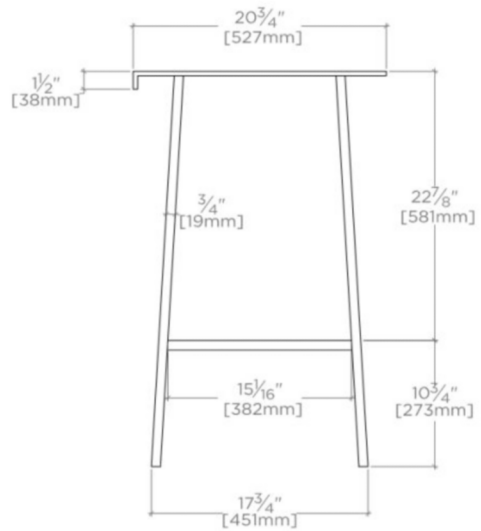

ROWAN

ROWS02

Rowan Single Washstand 45 1/2" x 20 3/4" x 33 1/2"

SHOWN IN ROWAN SINGLE WASHSTAND 45 1/2" X 20 3/4" X 33 1/2" | ROWS02

TECHNICAL DETAILS

Adjustable Levelers / Feet: Y
Depth / Width: 20 3/4"
Height: 33 1/2"
Leg Material: Metal
Length: 45 1/2"
Number of Legs: Four
Primary Material: Solid Brass
Rough-in Supply Height Recommended: 21"
Rough-in Waste Height Recommended: 19"
Sink Visibility: Y
Suggested Application: Bath

PRODUCT FEATURES

Solid brass construction

Hand applied finish

Slab tops, shelves, and sinks are sold separately

Shown with SALV25; oval undermount sink size not to exceed 17 13/16" x 15 1/16" x 7 11/16".

WATERWORKS

ROWAN

ROWS02

Rowan Single Washstand 45 1/2" x 20 3/4" x 33 1/2"

TOP VIEW

SCALE: 3/4"=1'-0"

FRONT VIEW

SCALE: 3/4"=1'-0"

SIDE VIEW

SCALE: 3/4"=1'-0"