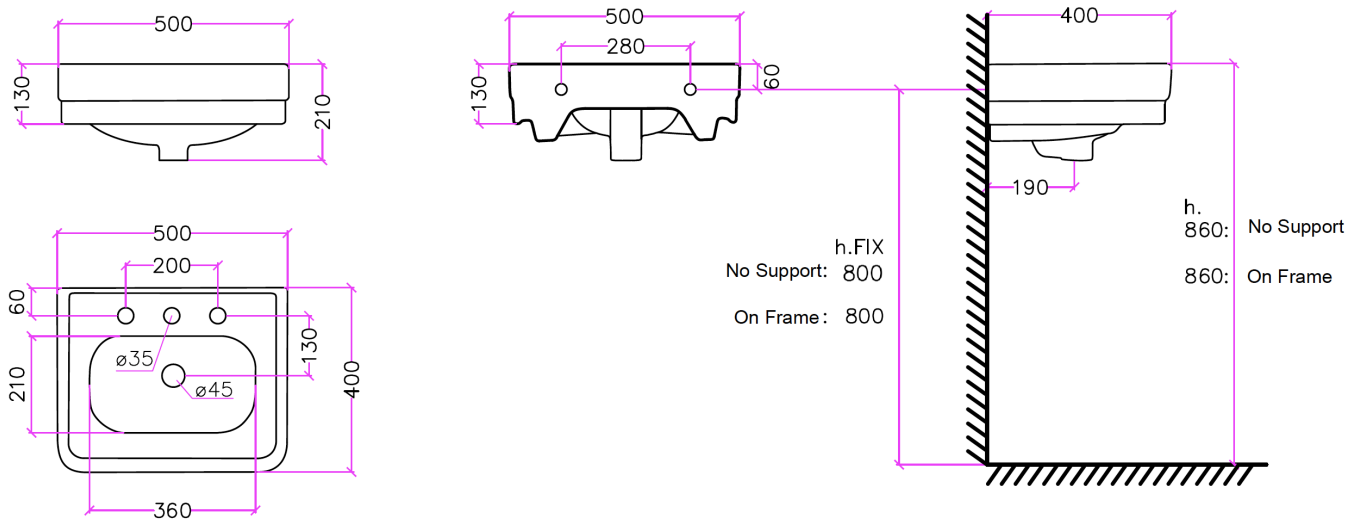

# SOHO VERY SMALL BASIN, WALL MOUNTED

The Soho basin is a reproduction of a classic 1930's basin. This basin is seen here wall hung and it can also be mounted on a frame. Available with 0, 1, 2 or 3 tap holes.

## Technical Details

Standard height from finished floor to top of basin is generally 860mm. However, height can be adjusted to suit.

Please ensure good fixing to wall.

## Product Notes

Dimensions in mm.

Please note that ceramic has a dimensional tolerance of + / - 3%.

THE  
WATER/  
MONOPOLY

10/14 Lonsdale Road, London, NW6 6RD  
+44 (0)20 7624 2636 thewatermonopoly.com