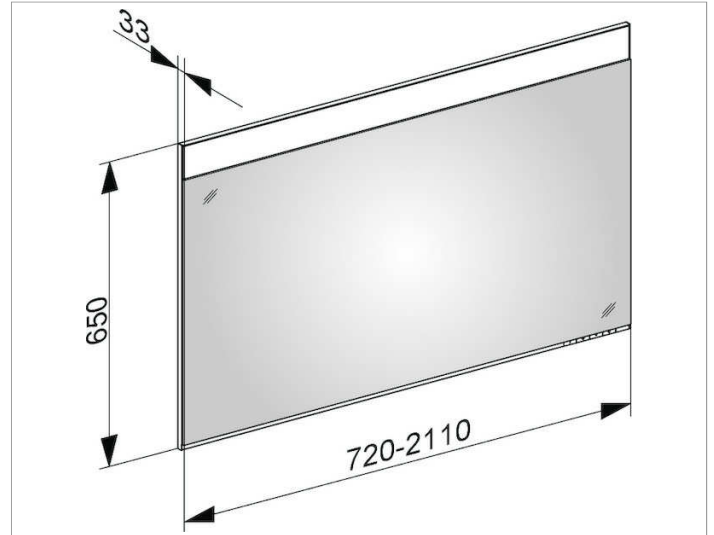

Edition 400

11496170203 Light mirror customized

PRODUCT

DRAWING

PRODUCT ATTRIBUTES

adjustable light colour from 2700 kelvin (warm white) to 6500 kelvin (daylight),

continuous aluminium frame

Operation:

key panel with capacitive touch sensor,

DALI controlled

Illumination:

LED (lifespan > 30.000 hours)

infinitely dimmable

EEK: A++, A+, A ,

DIMENSION

1070 - 1400 mm

NOTE

Exterior measurement = width x height x depth