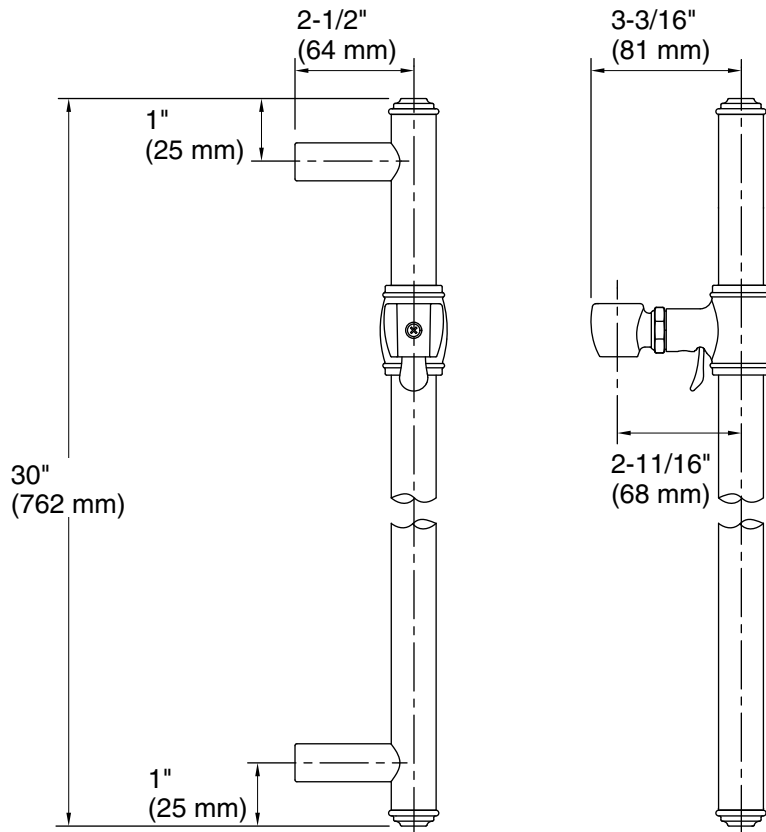

Features

- Artifacts® 30" shower slidebar.

Material

- Durable metal construction.
- KOHLER finishes resist corrosion and tarnishing.

Recommended Products/Accessories

- K-72799 Shower Slidebar Trim Kit
- K-23723 Faucet cleaner

Technical Information

All product dimensions are nominal.

Notes

Install this product according to the installation guide.

ADA, OBC, CSA B651 compliant when installed to the specific requirements of these regulations.