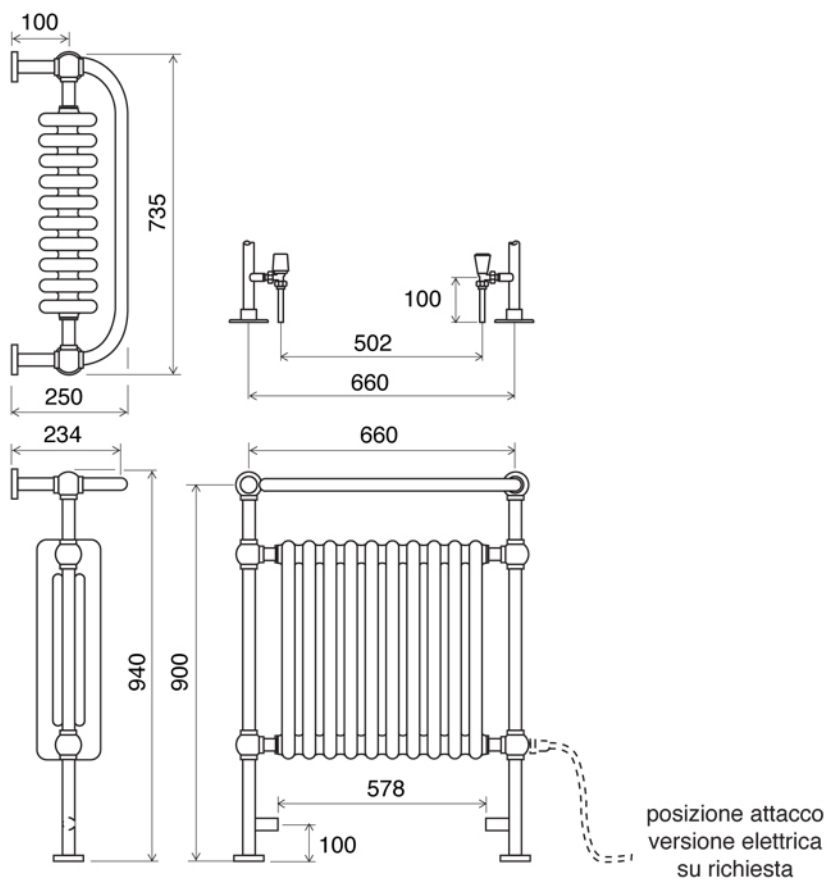

| TOWELWARMER Collection | |
|--|---|
| Code | Description |
| 9084-C 9085-I/N/O/OR 9085-B/ND/R | <p>London 1 towel warmer 940x675 mm (985 W - 848 Kcal/h t 50°)</p> <p>Chrome Incalux, Nickel, Dark Gold, Rose Gold Bronze, Dark Nickel, Copper</p> |

Verona - Italy
 tel. +39 045 8006917
 fax. +39 045 8020111
 gentry-home.com

| TOWELWARMER Collection | |
|--|---|
| Code | Description |
| 9127-C 9128-I/N/O/OR 9128-B/ND/R | <p>Valves (pair) Chrome Incalux, Nickel, Dark Gold, Rose Gold Bronze, Dark Nickel, Copper</p> <p>Fittings available 12/14/16 copper 12/14/16 covered</p> |
| 9126 | Electrical element complete with thermostatic control |