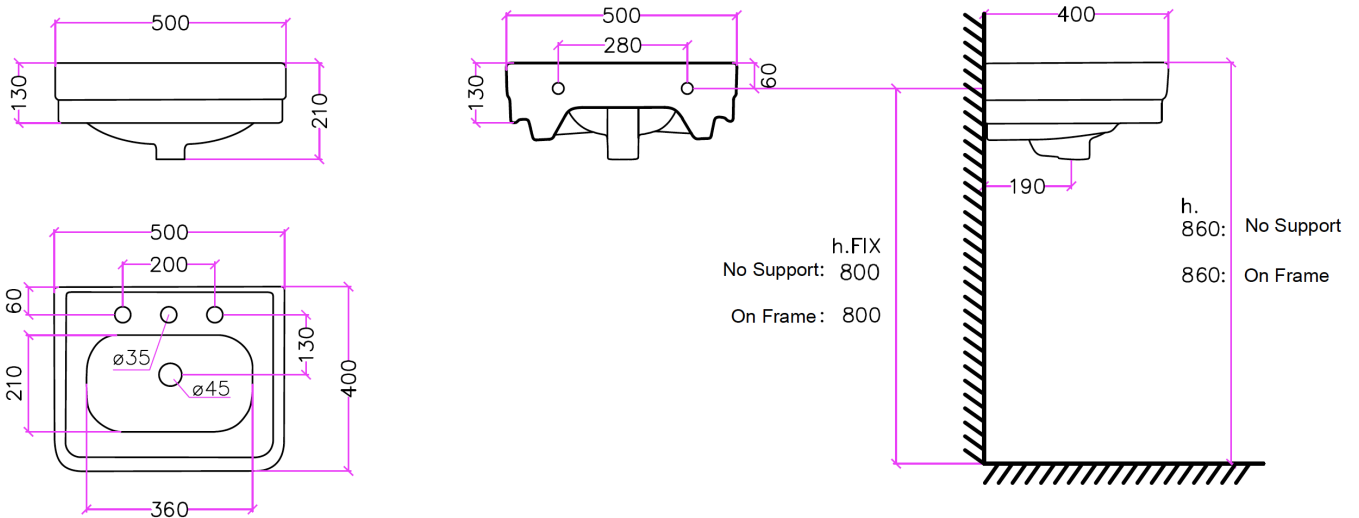

SOHO VERY SMALL BASIN ON FRAME

The Soho basin is a reproduction of a classic 1930's basin. This basin is seen here on a cube jointed nickel frame and it can also be wall hung. Available with 0, 1, 2 or 3 tap holes.

Product Notes

Dimensions in mm.

Please note that ceramic has a dimensional tolerance of + / - 3%.

THE
WATER/
MONOPOLY

10/14 Lonsdale Road, London, NW6 6RD
+44 (0)20 7624 2636 thewatermonopoly.com

version 10.05.21