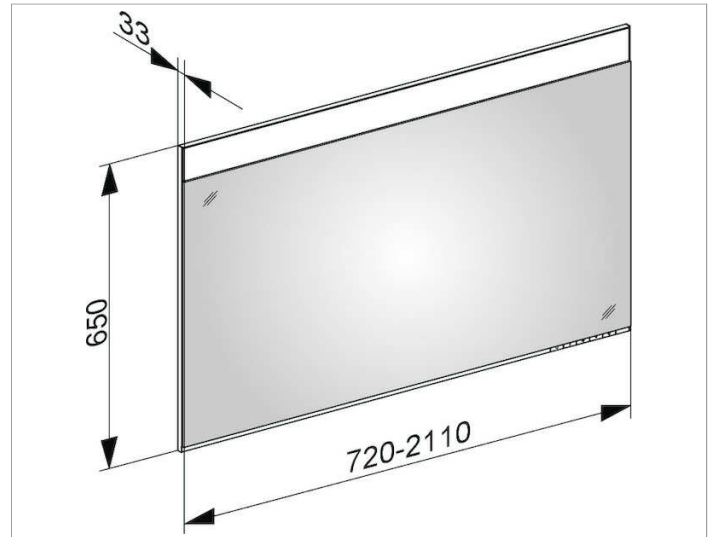

Edition 400

11496170204 Light mirror customized

**PRODUCT**

**DRAWING**

**PRODUCT ATTRIBUTES**

with mirror heating(placed in the middle)  
adjustable light colour from 2700 kelvin (warm white)  
to 6500 kelvin (daylight), continuous aluminium frame

Operation:

key panel with capacitive touch sensor,  
DALI controlled

Mirror heating:

visual display of the heat up period,  
automatic switch-off is performed after 20 minutes

Illumination:

LED (lifespan > 30.000 hours)

infinitely dimmable

EEK: A++, A+, A ,

**DIMENSION**

1070 - 1400 mm

**NOTE**

Exterior measurement = width x height x depth