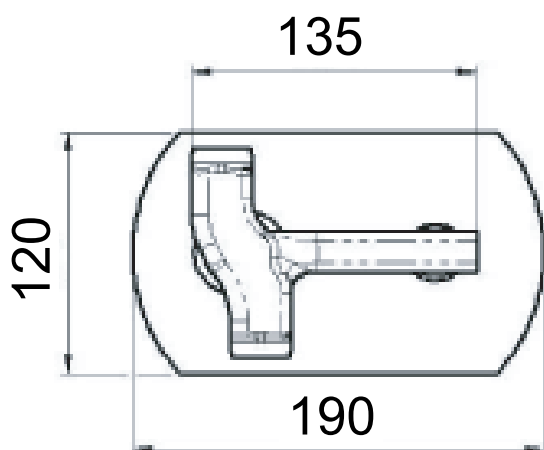

ART. COD.

**SR642**

120 cm

G1/2 ACQUA FREDDA  
G1/2 COLD WATER

G1/2 ACQUA CALDA  
G1/2 HOT WATER

**MATERIALI / MATERIALS**

OTTONE CROMATO / CHROME PLATED BRASS

**CROMATURA / CHROME PLATING**