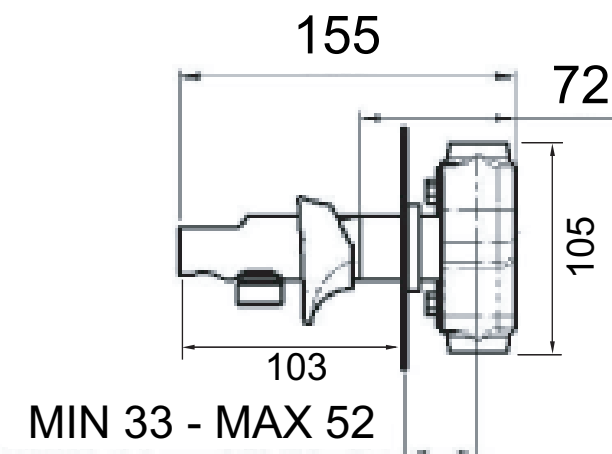

ART. COD.

**SR642**

120 cm

G1/2 ACQUA FREDDA  
G1/2 COLD WATER

G1/2 ACQUA CALDA  
G1/2 HOT WATER

**MATERIALI / MATERIALS**

OTTONE CROMATO / CHROME PLATED BRASS

**CROMATURA / CHROME PLATING**