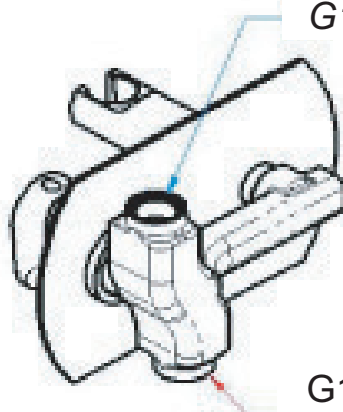

ART. COD.

**SR642**

120 cm

G1/2 ACQUA FREDDA  
G1/2 COLD WATER

G1/2 ACQUA CALDA  
G1/2 HOT WATER

**MATERIALI / MATERIALS**

OTTONE CROMATO / CHROME PLATED BRASS

**CROMATURA / CHROME PLATING**