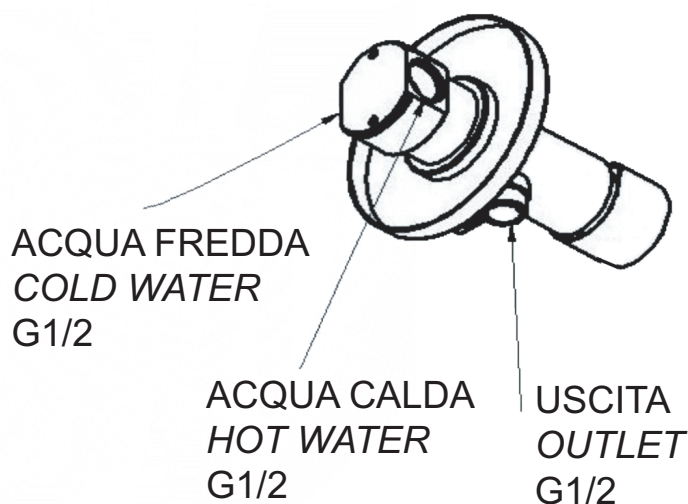

ART. COD.

SR645H

MATERIALI / MATERIALS

OTTONE CROMATO / CHROME PLATED BRASS

CROMATURA / CHROME PLATING

UNI EN 248