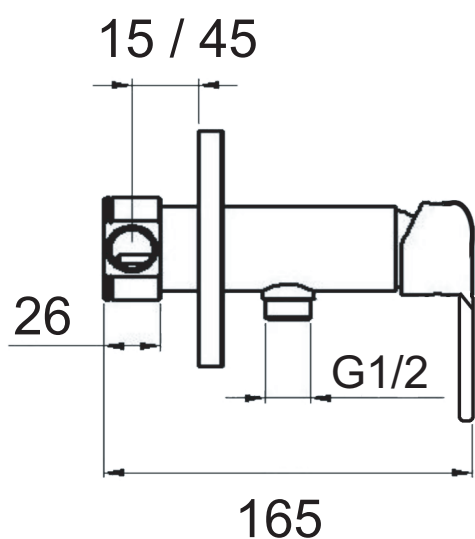

ART. COD.

SR645H

MATERIALI / MATERIALS

OTTONE CROMATO / CHROME PLATED BRASS

CROMATURA / CHROME PLATING

UNI EN 248