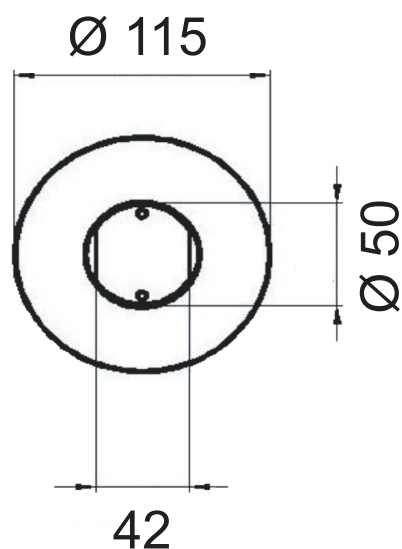

ART. COD.

SR645H

MATERIALI / MATERIALS

OTTONE CROMATO / CHROME PLATED BRASS

CROMATURA / CHROME PLATING

UNI EN 248